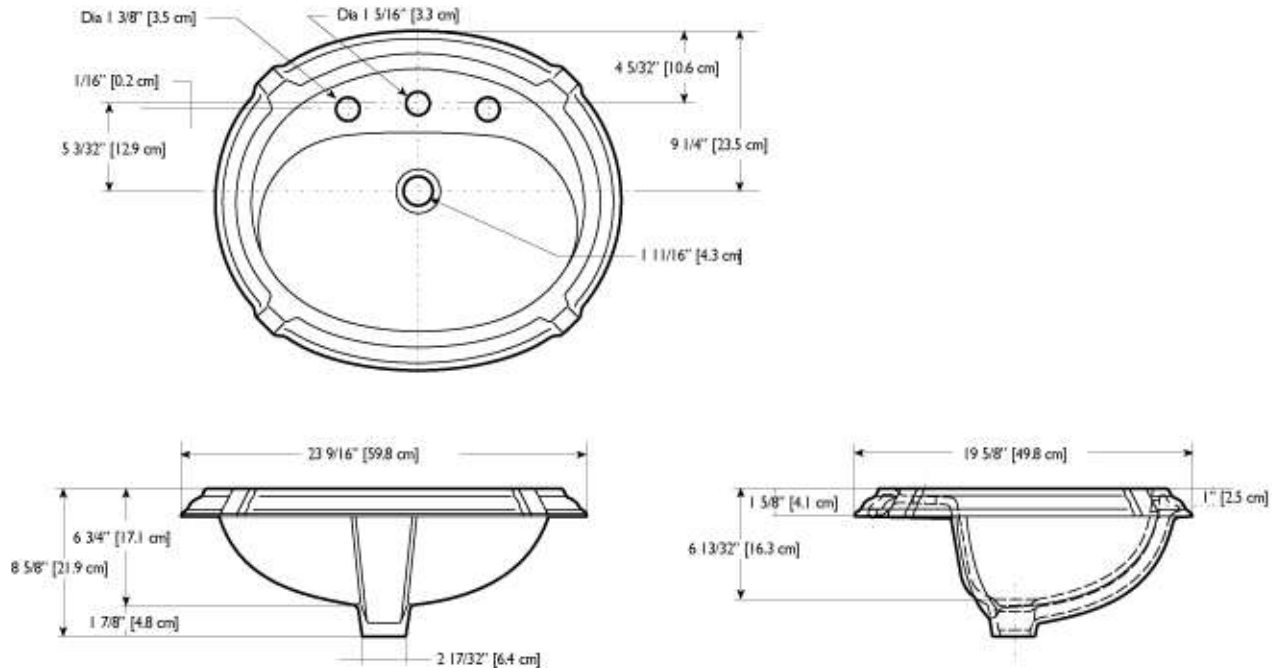

GENOVA	MODEL NO.	SKU NUMBER	DESCRIPTION	LIST PRICE			WEIGHT
				02 WHITE	03 BONE	07 BISCUIT	
Counter Top Basin Genova Basin 	3351	VOR335102V	4" C-C	270.38	308.23	308.23	14 lbs
		VOR335103V					
		VOR335107V					
	3352	VOR335202V	8" C-C	270.38	308.23	308.23	14 lbs
		VOR335203V					
		VOR335207V					
	3353	VOR335302V	Single hole	270.38	308.23	308.23	14 lbs
		VOR335303V					
		VOR335307V					
				• Hidden front overflow • Lifetime warranty on Vitreous China • Durable, non-porous			

DIMENSIONS
THE DIMENSIONS CAN VARY +/-1/4" (0.6 CM)

Complies with ASME A112.19.2M-1998