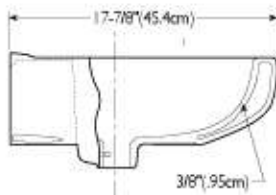

DIMENSIONS
THE DIMENSIONS CAN VARY +/- 1/4" (0.6 CM)

Complies with ASME A112.19.2M-1998