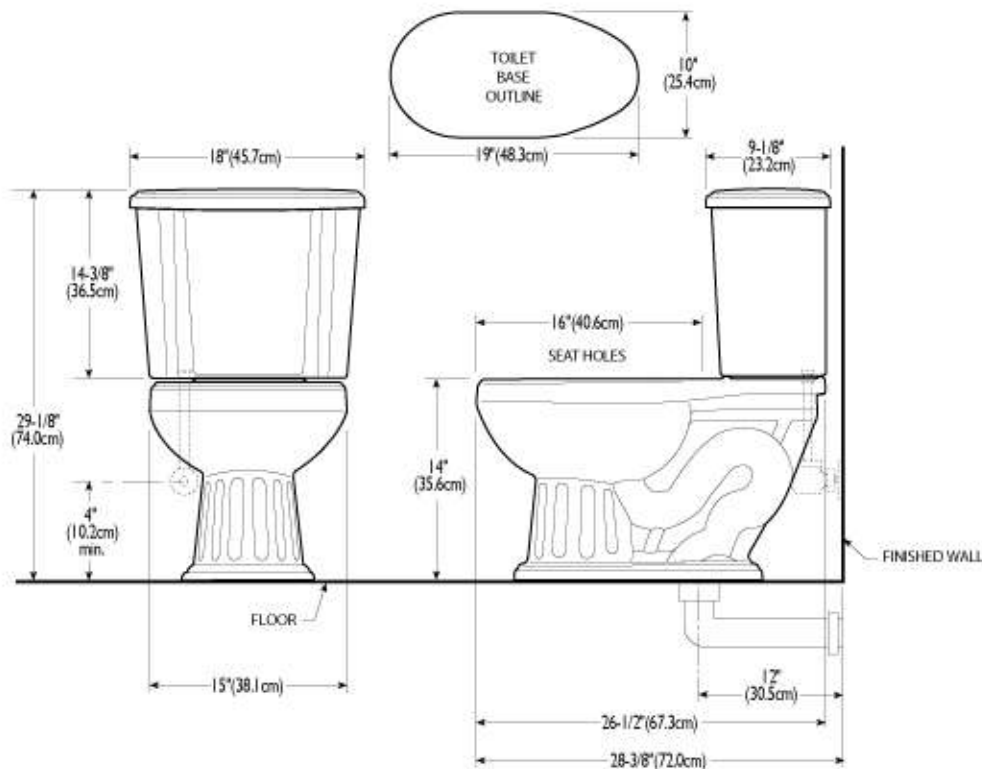

DIMENSIONS
THE DIMENSIONS CAN VARY +/-1/4" (0.6 CM)