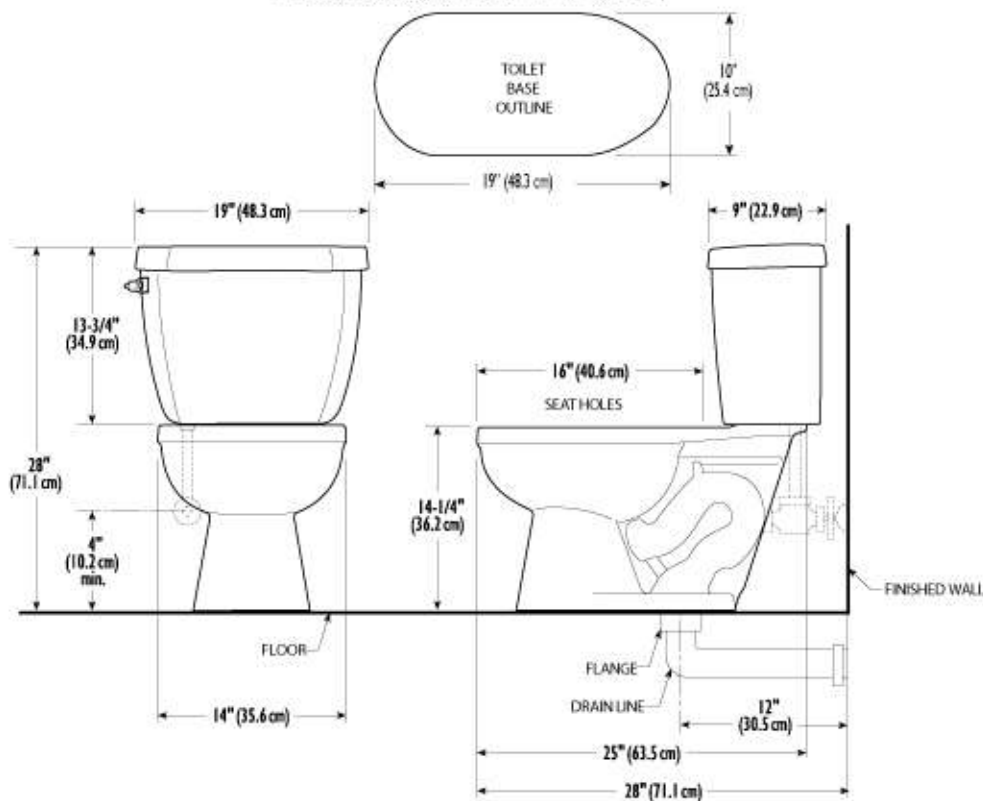

DIMENSIONS
THE DIMENSIONS CAN VARY +/-1/4" (0.6 CM)

HURRICANE ADA	MODEL NO.	SKU NUMBER	DESCRIPTION	LIST PRICE			WEIGHT
				02 WHITE	03 BONE	07 BISCUIT	
Elongated Toilet							
Hurricane ADA Bowl	3140	VOR314002V VOR314003V VOR314007V		346.50	404.25	404.25	59 lbs
3473 Tank	3473	VOR347302V VOR347303V VOR347307V	<ul style="list-style-type: none"> • 1.28 gpf/4.8 lpf • 3" Flush valve • Rough in 12" • Lifetime Warranty on Vitreous China • Comfort Height 	352.28	410.03	410.03	33 lbs

DIMENSIONS
THE DIMENSIONS CAN VARY +/-1/4" (0.6 CM)

Complies with ASME A112.19.2M-1998
 Seat included.

Prices subject to change without notice. Taxes not included.

VIENNA VICTORY MODEL NO.	SKU NUMBER	DESCRIPTION	LIST PRICE			WEIGHT
			02 WHITE	03 BONE	07 BISCUIT	
Round Front Toilet Vienna Victory Bowl	3209	VOR320902V	Round front bowl	101.43		45 lbs
T464 Tank	3464	VOR346402S	Lined Tank	169.31	117.60	33 lbs
		VOR346402R	Unlined Tank	141.09	198.66	33 lbs
			<ul style="list-style-type: none"> • Rough In 12" • Lifetime warranty on Vitreous China • Powerful and efficient: 1.6 gpf/6.0 lpf • Fully glazed 2" trap way • With Fluidmaster ballcock 	164.80	198.66	33 lbs
					164.80	

DIMENSIONS
THE DIMENSIONS CAN VARY +/-1/4" (0.6 CM)

Complies with ASME A112.19.2M-1998

Seat not included.

Prices subject to change without notice. Taxes not included.

FORZA	MODEL NO.	SKU NUMBER	DESCRIPTION	LIST PRICE			WEIGHT
				02 WHITE	03 BONE	07 BISCUIT	
Elongated Toilet Forza Bowl 3469 Tank	3139 3469	VOR313902V VOR313903V VOR313907V VOR346902V VOR346903V VOR346907V	<ul style="list-style-type: none"> • 3" Flush valve • Rough in 12" • Lifetime Warranty on Vitreous China • Comfort Height 	346.50	404.25	464.00	117 lbs
				378.53	432.60	432.60	