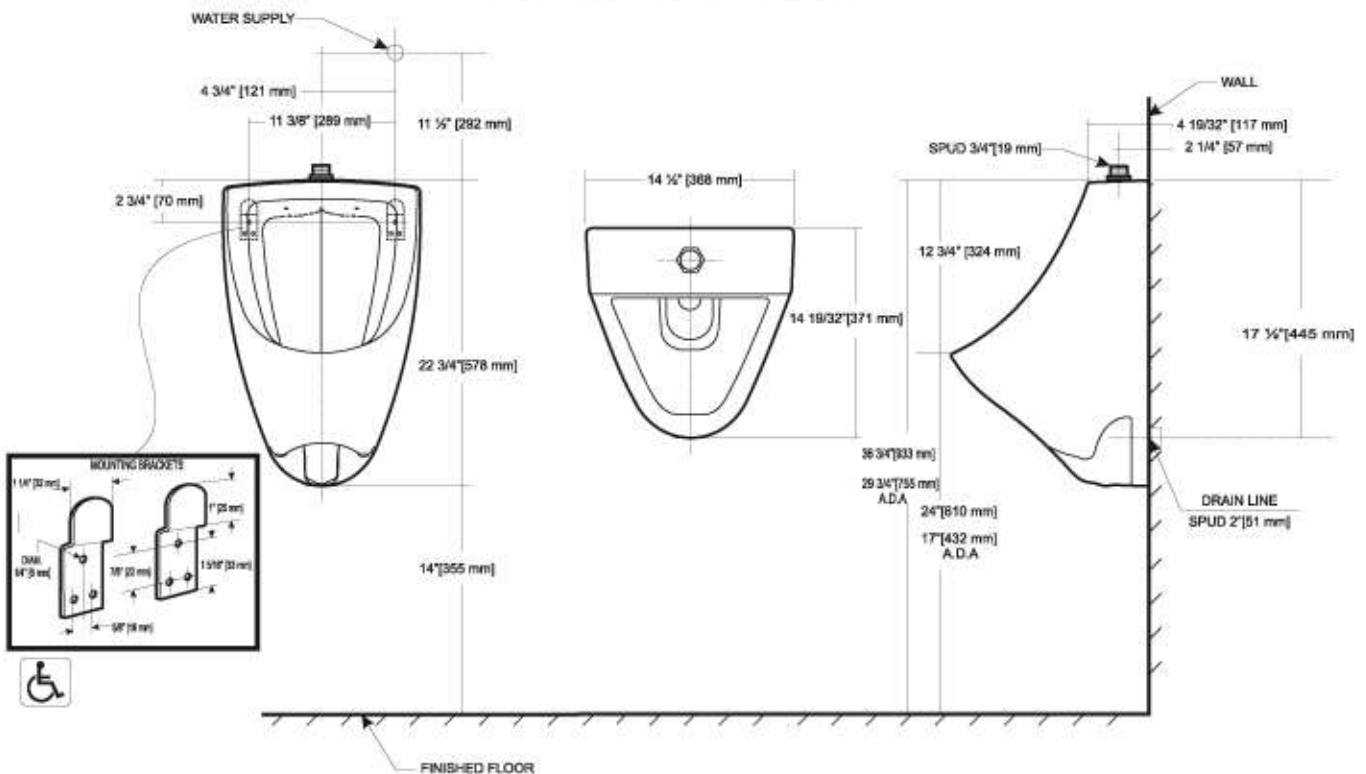

DIMENSIONS
THE DIMENSIONS CAN VARY +/-1/4" (0.6 CM)

Complies with ASME A112.19.2M-1998