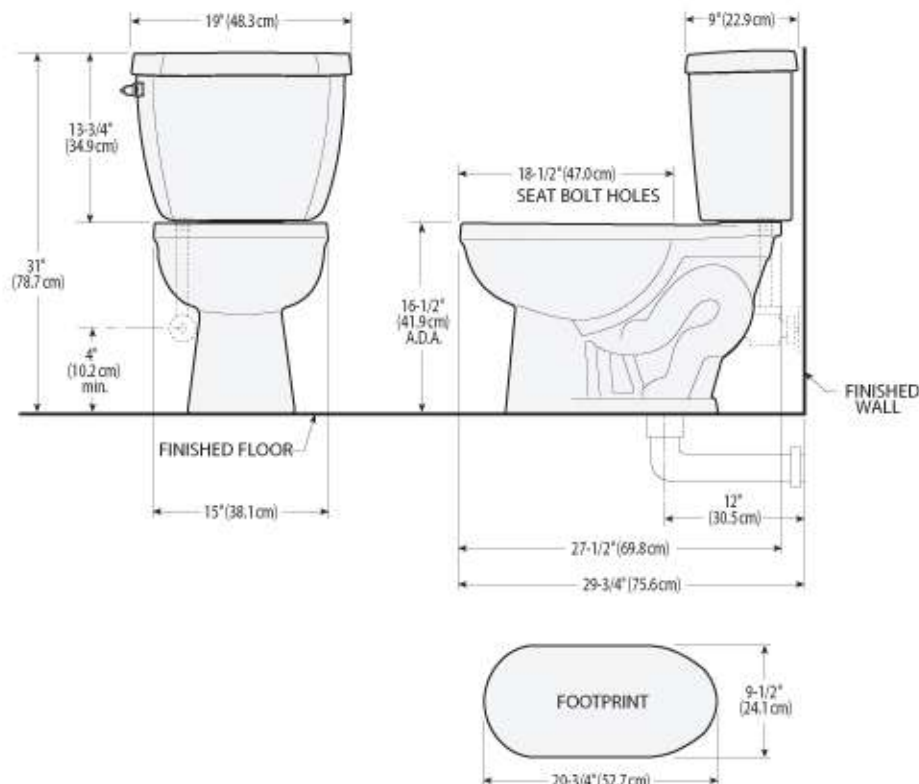

DIMENSIONS
THE DIMENSIONS CAN VARY +/-1/4" (0.6 CM)

MAP APPROVED
700 GR.

TORNADO ADA Pressure-Assist Elongated	MODEL NO.	SKU NUMBER	DESCRIPTION	LIST PRICE			WEIGHT
				02 WHITE	03 BONE	07 BISCUIT	
Tornado Bowl ADA	3134	VOR313402V	Elongated High Efficiency Toilet	438.01			48 lbs
T468TANK	3468	VOR346802V	Bolt down Lid 3458-02-SB • Unlined Tank • Rough In 12" • Lifetime warranty on Vitreous China • Equipped with Sloan Flushmate IV • High efficiency toilet with Powerful Pressure-Assist 1.09pf/4.0 Lpf flush • Chrome-Plated Metal Flush Lever Ideal Hight ADA Compliant 16 1/2" high • 2 1/4" Fully Glazed Trapway Passes a 2" Ball	356.90			37 lbs

DIMENSIONS
THE DIMENSIONS CAN VARY +/-1/4" (0.6 CM)

MAP APPROVED
1000 GR.

ATENAS	MODEL NO.	SKU NUMBER	DESCRIPTION	LIST PRICE			WEIGHT
				02 WHITE	03 BONE	07 BISCUIT	
Wall mounted flushometer toilet Atenas Bowl	3108	VOR310802V	<ul style="list-style-type: none"> • Lifetime warranty on Vitreous China • High gloss vitreous china • ADA compliant - when installed at required height • 2 1/4" trapway 	307.15			51 lbs

DIMENSIONS
THE DIMENSIONS CAN VARY +/-1/4" (0.6 CM)

Complies with ASME A112.19.2M-1998
Seat not included

VIENNA EL FLUX MODEL NO.	SKU NUMBER	DESCRIPTION	LIST PRICE			WEIGHT
			02 WHITE	03 BONE	07 BISCUIT	
Elongated Flushometer Bowl Vienna EL Flux Bowl 3115	VOR311502V	Flushometer bowl <ul style="list-style-type: none"> • Rough In 10" • Lifetime warranty on Vitreous China • Powerful and efficient: • 1.6 gpf/6.0 lpf • 2 1/4" trapway • 10" x 12" water surface • High gloss vitreous china • Comes equipped with a 1-1/2" brass top spud 	262.80			46 lbs