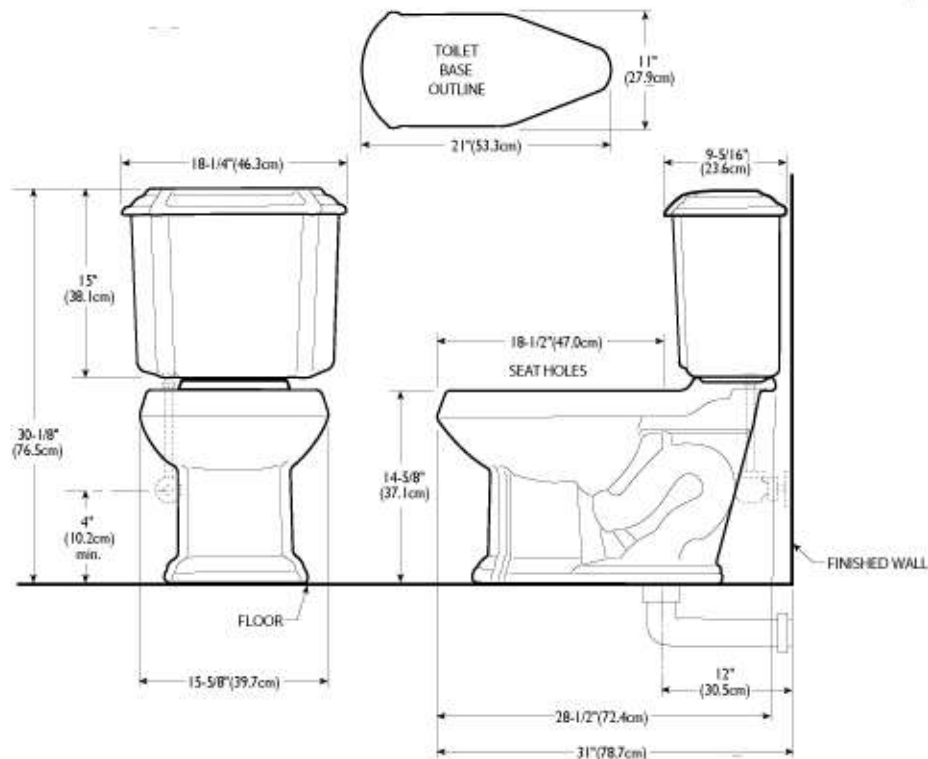

DIMENSIONS
THE DIMENSIONS CAN VARY +/- 1/4" (0.6 CM)

MAP APPROVED
450 GR.