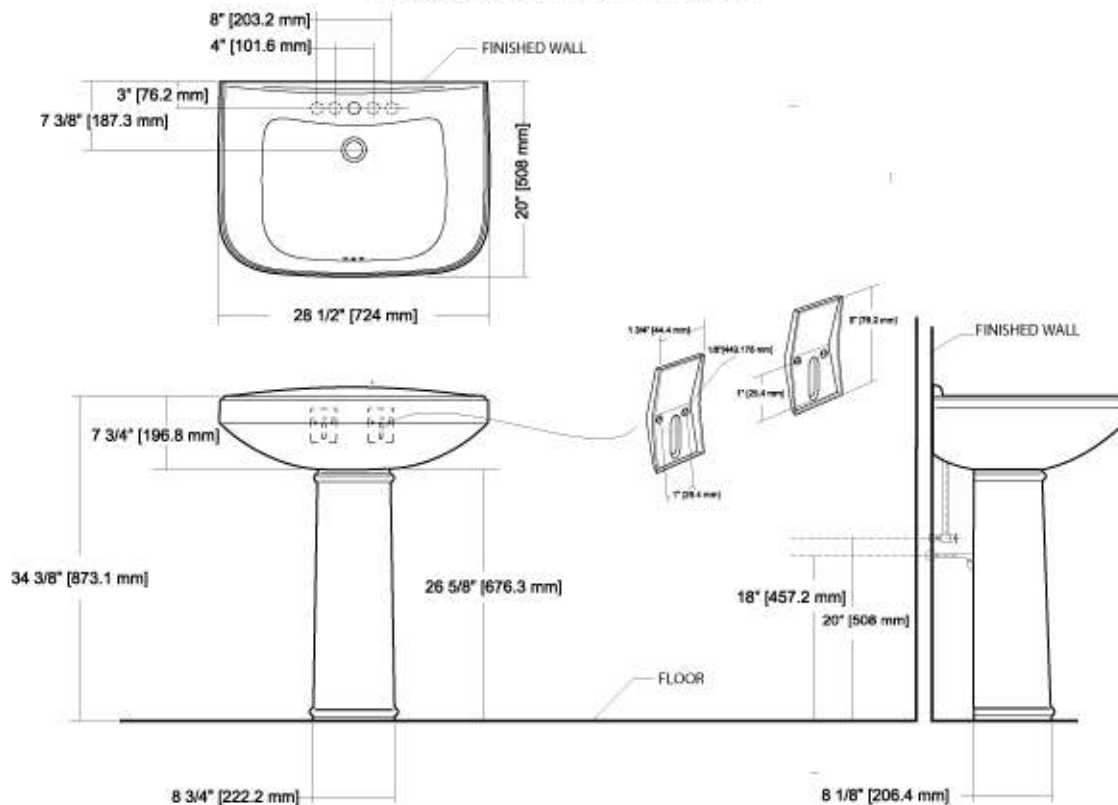

VELEZZA	MODEL NO.	SKU NUMBER	DESCRIPTION	LIST PRICE			WEIGHT
				02 WHITE	03 BONE	07 BISCUIT	
Pedestal Lavatory Velezza pedestal	3518	VOR351802V VOR351803V VOR351807V	• Pedestal	232.52	273.62	273.62	21 lbs
	3553	VOR355302V VOR355303V VOR355307V	• 4" C-C	346.08	401.24	401.24	36 lbs
	3554	VOR355402V VOR355403V VOR355407V	• 8" C-C	346.08	401.24	401.24	36 lbs
	3555	VOR355502V VOR355503V VOR355507V	• Single lever	346.08	401.24	401.24	36 lbs

DIMENSIONS

THE DIMENSIONS CAN VARY +/-1/4" (0.6 CM)

Complies with ASME A112.19.2M-1998