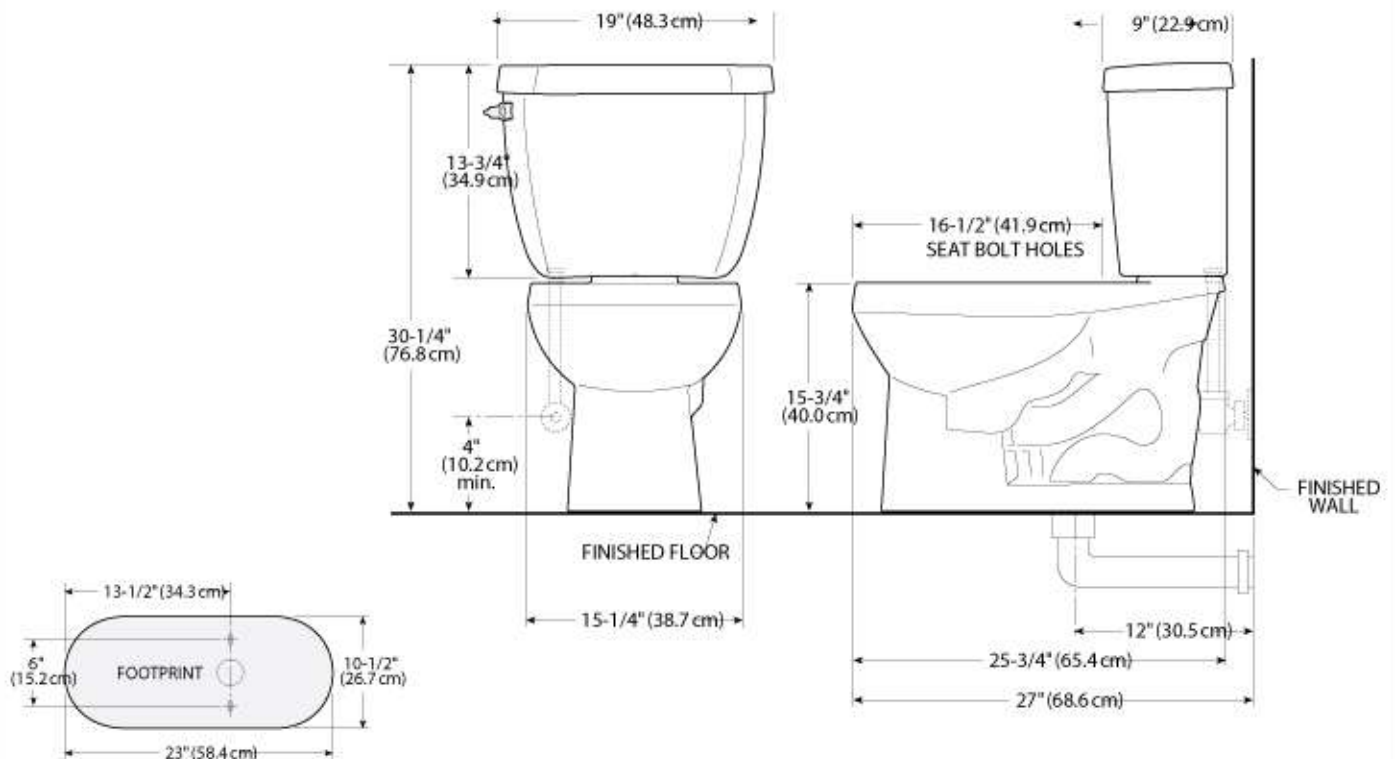

DIMENSIONS
THE DIMENSIONS CAN VARY +/-1/4" (0.6 CM)

Complies with ASME A112.19.2M-1998
Seat included.

Prices subject to change without notice. Taxes not included.