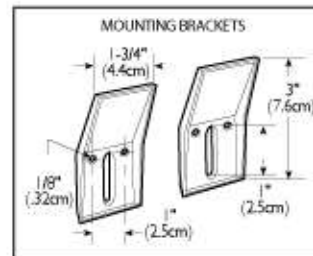

DIMENSIONS
THE DIMENSIONS CAN VARY +/-1/4" (0.6 CM)

Complies with ASME A112.19.2M-1998

MANON	MODEL NO.	SKU NUMBER	DESCRIPTION	LIST PRICE			WEIGHT
				02 WHITE	03 BONE	07 BISCUIT	
Vessel Manon Vessel	5305	VOR530502V	<ul style="list-style-type: none"> • Lifetime warranty on Vitreous China • High gloss vitreous china • Dimensions 17" x 6 11/16" 	367.71			15 lbs

DIMENSIONS
THE DIMENSIONS CAN VARY +/- 1/4" (0.6 CM)

PERMANENT MARKINGS:
VORTENS or SASA
cUPC[®]
MODEL No. 5305
N
DATE OF MANUFACTURE

Complies with ASME A112.19.2M-1998

GEMINIS	MODEL NO.	SKU NUMBER	DESCRIPTION	LIST PRICE			WEIGHT
				02 WHITE	03 BONE	07 BISCUIT	
Wall Hung Lavatory Geminis Basin	3590	VOR359002V	4" C-C • Dimensions 19" x 16" • Lifetime warranty on Vitreous China • High gloss vitreous china • Hidden front overflow	105.99	123.29		30 lbs

DIMENSIONS
THE DIMENSIONS CAN VARY +/- 1/4" (0.6 CM)

Complies with ASME A112.19.2M-1998

GEMINIS II	MODEL NO.	SKU NUMBER	DESCRIPTION	LIST PRICE			WEIGHT
				02 WHITE	03 BONE	07 BISCUIT	
Wall Hung Lavatory Geminis II Basin	3584	VOR358402V	4" C-C <ul style="list-style-type: none"> • Dimensions 17" x 14" • Lifetime warranty on Vitreous China • High gloss vitreous china • Hidden front overflow • Compact model perfect for small washroom 	111.39	139.51		19 lbs