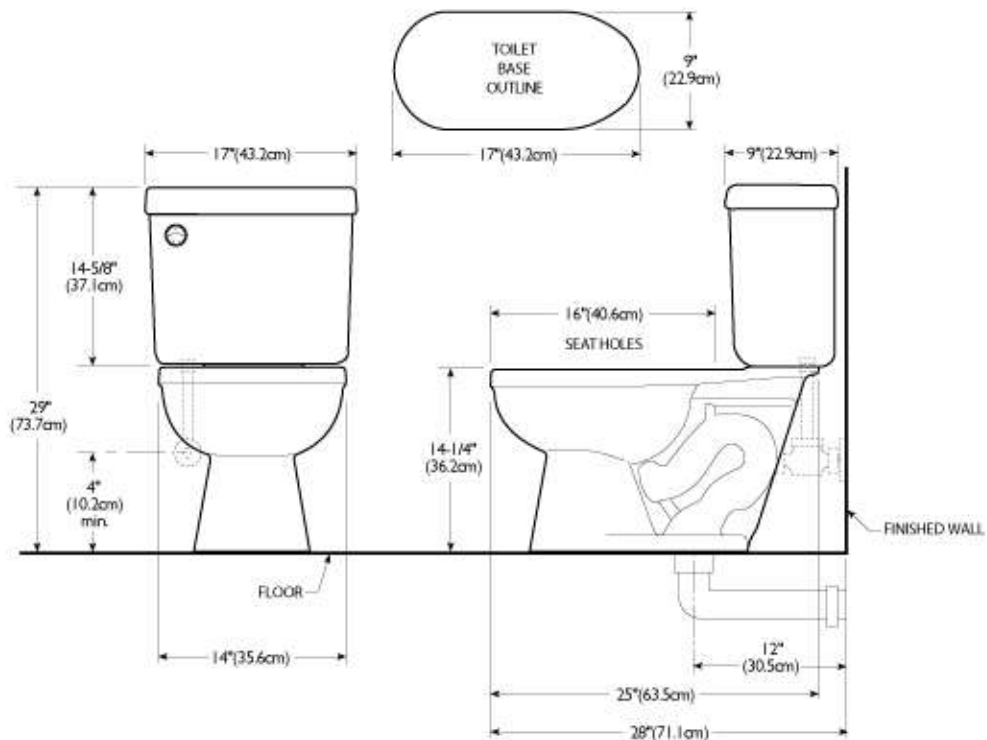

DIMENSIONS
THE DIMENSIONS CAN VARY +/-1/4" (0.6 CM)

Complies with ASME A112.19.2M-1998
Seat not included.

Prices subject to change without notice. Taxes not included.