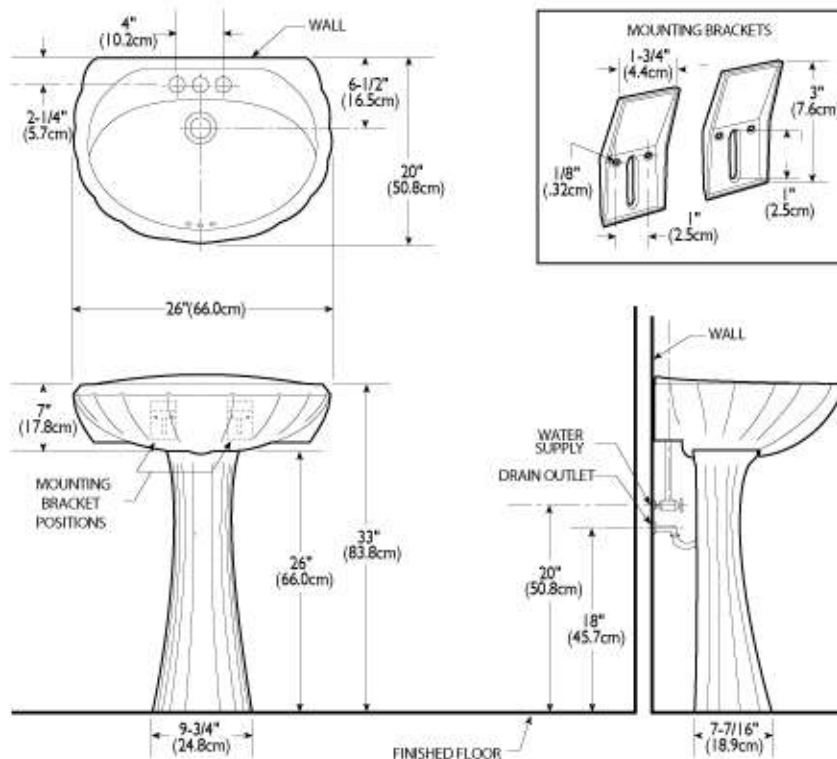

DIMENSIONS
THE DIMENSIONS CAN VARY +/- 1/4" (0.6 CM)

Complies with ASME A112.19.2M-1998

CORAL	MODEL NO.	SKU NUMBER	DESCRIPTION	LIST PRICE			WEIGHT
				02 WHITE	03 BONE	07 BISCUIT	
Pedestal Lavatory Coral Pedestal	3509	VOR350902V VOR350903V VOR350907V	Pedestal leg	173.04	201.16	201.16	18 lbs
Coral Basin	3536	VOR353602V VOR353603V VOR353607V	4" C-C	217.38	250.91	250.91	37 lbs
	3537	VOR353702V VOR353703V VOR353707V	8" C-C	217.38	250.91	250.91	37 lbs
	3538	VOR353802V VOR353803V VOR353807V	Single Hole	217.38	250.91	250.91	37 lbs

DIMENSIONS
THE DIMENSIONS CAN VARY +/-1/4" (0.6 CM)

Complies with ASME A112.19.2M-1998

SENNA/VIENNA	MODEL NO.	SKU NUMBER	DESCRIPTION	LIST PRICE			WEIGHT	
				02 WHITE	03 BONE	07 BISCUIT		
	Pedestal Lavatory Vienna Pedestal	3510	Pedestal leg	89.76	110.31		19 lbs	
	Senna Basin	3539	VOR351002V VOR351003V VOR351007V	4" C-C	105.99	123.29	110.31	32 lbs
			VOR353902V VOR353903V VOR353907V	8" C-C	105.99	123.29	123.29	32 lbs
			VOR354502V VOR354503V VOR354507V	Single hole	105.99	123.29	123.29	32 lbs
	3547	VOR354702V VOR354703V VOR354707V				123.29		
				<ul style="list-style-type: none"> • Dimensions 23" x 18" (basin) • Lifetime warranty on Vitreous China • High gloss vitreous china • Hidden front overflow 				

DIMENSIONS
THE DIMENSIONS CAN VARY +/-1/4" (0.6 CM)

Complies with ASME A112.19.2M-1998

VIENNA/VIENNA	MODEL NO.	SKU NUMBER	DESCRIPTION	LIST PRICE			WEIGHT
				02 WHITE	03 BONE	07 BISCUIT	
Pedestal Lavatory Vienna Pedestal	3510	VOR351002V VOR351003V VOR351007V	Pedestal leg	89.76	110.31	110.31	19 lbs
Vienna Basin	3321	VOR332102V VOR332103V VOR332107V	4" C-C <ul style="list-style-type: none"> • Dimensions 20" x 17" (basin) • Lifetime warranty on Vitreous China • High gloss vitreous china • Hidden front overflow 	95.17	110.31	110.31	31 lbs