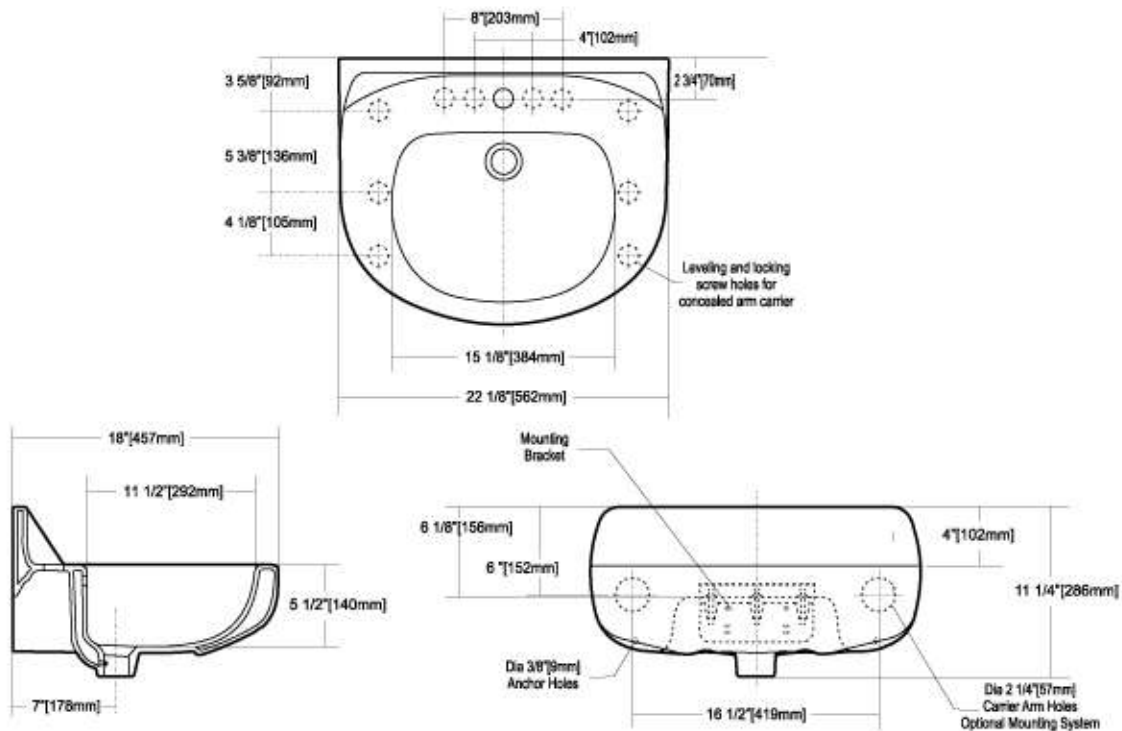

DIMENSIONS
THE DIMENSIONS CAN VARY +/- 1/4" (0.6 CM)

Complies with ASME A112.19.2M-1998

GEMINIS II	MODEL NO.	SKU NUMBER	DESCRIPTION	LIST PRICE			WEIGHT
				02 WHITE	03 BONE	07 BISCUIT	
Wall Hung Lavatory Geminis II Basin	3584	VOR358402V	4" C-C <ul style="list-style-type: none"> • Dimensions 17" x 14" • Lifetime warranty on Vitreous China • High gloss vitreous china • Hidden front overflow • Compact model perfect for small washroom 	111.39	139.51		19 lbs

DIMENSIONS
THE DIMENSIONS CAN VARY +/- 1/4" (0.6 CM)

Complies with ASME A112.19.2M-1998

BERNA	MODEL NO.	SKU NUMBER	DESCRIPTION	LIST PRICE			WEIGHT
				02 WHITE	03 BONE	07 BISCUIT	
Wall Hung Lavatory Berna Basin	3350	VOR335002V	4" C-C <ul style="list-style-type: none"> • Wall mounted • Lifetime warranty on Vitreous China • High gloss vitreous china • Hidden front overflow 	167.63			31 lbs

DIMENSIONS
THE DIMENSIONS CAN VARY +/- 1/4" (0.6 CM)

Complies with ASME A112.19.2M-1998

TURIN	MODEL NO.	SKU NUMBER	DESCRIPTION	LIST PRICE			WEIGHT
				02 WHITE	03 BONE	07 BISCUIT	
Wall-Mounted Lavatorie Turin lavatorie	3355	VOR335502V VOR335503V VOR335507V	4" C-C	178.45			117 lbs
	3356	VOR335602V VOR335603V VOR335607V	8" C-C	178.45			
	3357	VOR335702V VOR335703V VOR335707V	Single Hole	178.45			

- Concealed Front Overflow
- Full 4" High Back Backsplash
- Complies with ADA Requirements for Accessibility
- Lifetime Warranty on vitreous china.
- Drilled for metal carrier.

DIMENSIONS
THE DIMENSIONS CAN VARY +/-1/4" (0.6 CM)