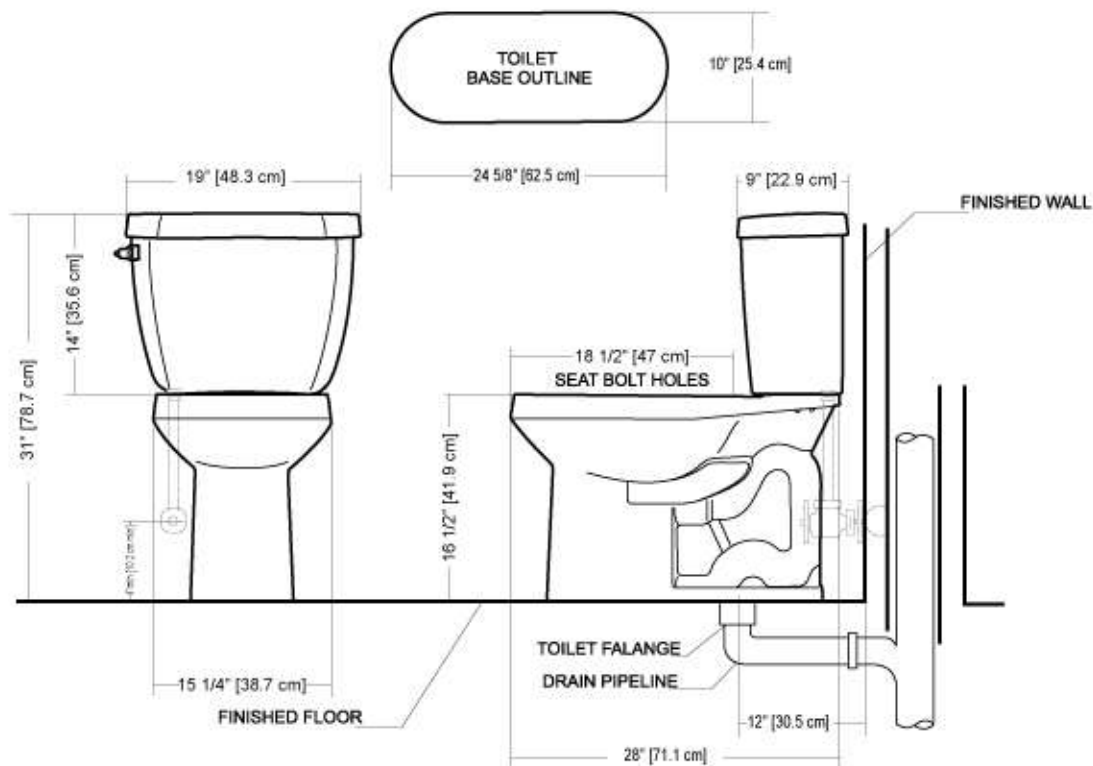

DIMENSIONS
THE DIMENSIONS CAN VARY +/-1/4" (0.6 CM)

Complies with ASME A112.19.2M-1998
Seat included.

Prices subject to change without notice. Taxes not included.