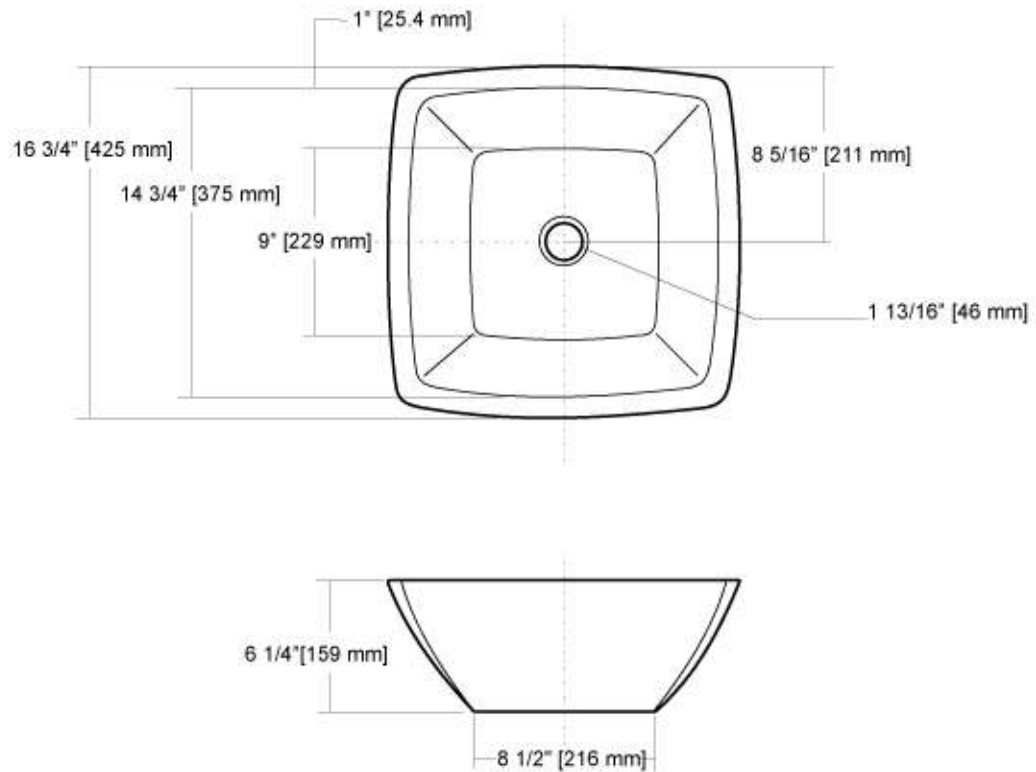

DIMENSIONS
THE DIMENSIONS CAN VARY +/-1/4" (0.6 CM)

Complies with ASME A112.19.2M-1998

Spoletto	MODEL NO.	SKU NUMBER	DESCRIPTION	LIST PRICE			WEIGHT
				02 WHITE	03 BONE	07 BISCUIT	
Vessel Lavatory Spoletto	5338	5338-02-V	<ul style="list-style-type: none"> Contemporary-Style Vessel LifeTime Warranty on Vitreous China High-Gloss Vitreous China-Durable, Nonporous 	423.18			45lb

DIMENSIONS
THE DIMENSIONS CAN VARY +/-1/4" (0.6 CM)

FRONT VIEW

Complies with ASME A112.19.2M-1998

Tiziano	MODEL NO.	SKU NUMBER	DESCRIPTION	LIST PRICE			WEIGHT
				02 WHITE	03 BONE	07 BISCUIT	
Vessel Lavatory Tiziano 	3332	3332-02-V	<ul style="list-style-type: none"> • Contemporary-Style Vessel • LifeTime Warranty on Vitreous China • High-Gloss Vitreous China-Durable, Nonporous 	469.80			19 lb

DIMENSIONS
THE DIMENSIONS CAN VARY +/- 1/4" (0.6 CM)

Complies with ASME A112.19.2M-1998

Torino	MODEL NO.	SKU NUMBER	DESCRIPTION	LIST PRICE			WEIGHT
				02 WHITE	03 BONE	07 BISCUIT	
Vessel Lavatory Torino	5336	5336-02-V	<ul style="list-style-type: none"> • Contemporary-Style Vessel • LifeTime Warranty on Vitreous China • High-Gloss Vitreous China-Durable, Nonporous 	612			24 lb

DIMENSIONS
THE DIMENSIONS CAN VARY +/-1/4" (0.6 CM)

Complies with ASME A112.19.2M-1998