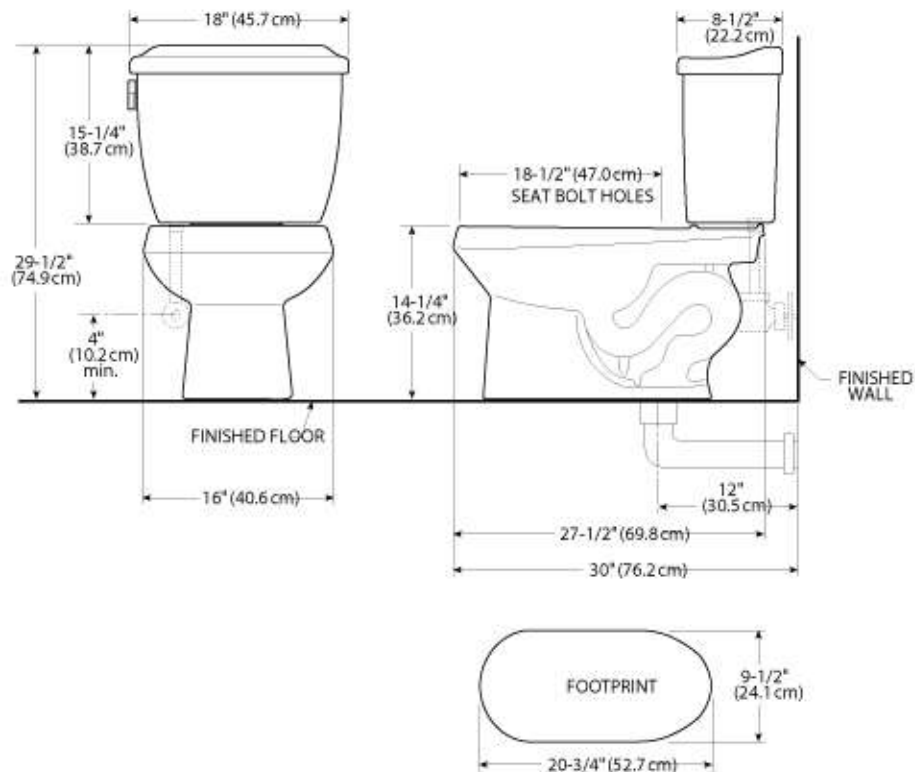

DIMENSIONS
THE DIMENSIONS CAN VARY +/-1/4" (0.6 CM)

VIENNA DUAL FLUSH	MODEL NO.	SKU NUMBER	DESCRIPTION	LIST PRICE			WEIGHT
				02 WHITE	03 BONE	07 BISCUIT	
Round Front Toilet Vienna RF Bowl	3208	VOR320802V VOR320803V VOR320807V	Round front bowl	92.56	108.36	108.36	41 lbs
T436 Tank	3436	VOR343602V VOR343603V VOR343607V	Unlined Dual Flush, 4/6 lts. • Rough In 12" • Lifetime warranty on Vitreous China • 4 and 6 lts	346.08	397.45	397.45	41 lbs

DIMENSIONS
THE DIMENSIONS CAN VARY +/-1/4" (0.6 CM)

Complies with ASME A112.19.2M-1998
Seat not included.

Prices subject to change without notice. Taxes not included.

VIENNA ELX DF	MODEL NO.	SKU NUMBER	DESCRIPTION	LIST PRICE			WEIGHT
				02 WHITE	03 BONE	07 BISCUIT	
Elongated Toilet Vienna ELX Bowl	3113	VOR311302V VOR311303V VOR311307V	Elongated bowl	147.74	173.09	173.09	41 lbs
T436 Tank	3436	VOR343602V VOR343603V VOR343607V	Unlined Dual Flush, 4/6 Its. • Rough In 12" • Lifetime warranty on Vitreous China • 4 and 6 Its	346.08	397.45	397.45	41 lbs

DIMENSIONS
THE DIMENSIONS CAN VARY +/-1/4" (0.6 CM)

HURRICANE ADA	MODEL NO.	SKU NUMBER	DESCRIPTION	LIST PRICE			WEIGHT
				02 WHITE	03 BONE	07 BISCUIT	
Elongated Toilet							
Hurricane ADA Bowl	3140	VOR314002V VOR314003V VOR314007V		346.50	404.25	404.25	59 lbs
3473 Tank	3473	VOR347302V VOR347303V VOR347307V	<ul style="list-style-type: none"> • 1.28 gpf/4.8 lpf • 3" Flush valve • Rough in 12" • Lifetime Warranty on Vitreous China • Comfort Height 	352.28	410.03	410.03	33 lbs