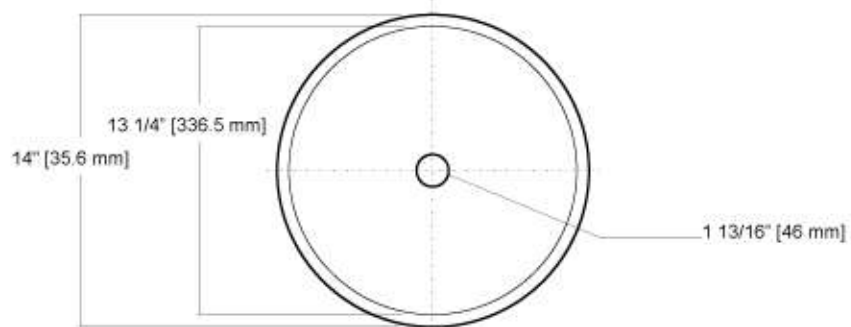

DIMENSIONS
THE DIMENSIONS CAN VARY $\pm 1/4$ " (0.6 CM)

Complies with ASME A112.19.2M-1998

BOLONIA	MODEL NO.	SKU NUMBER	DESCRIPTION	LIST PRICE			WEIGHT
				02 WHITE	03 BONE	07 BISCUIT	
	5335	5335-02-V	<ul style="list-style-type: none"> Contemporary-Style Vessel LifeTime Warranty on Vitreous China High-Gloss Vitreous China-Durable, Nonporous 	791.70			44 lb

DIMENSIONS
THE DIMENSIONS CAN VARY +/-1/4" (0.6 CM)

Complies with ASME A112.19.2M-1998

Kahlo	MODEL NO.	SKU NUMBER	DESCRIPTION	LIST PRICE			WEIGHT
				02 WHITE	03 BONE	07 BISCUIT	
Vessel Lavatory Kahlo	3330	3330-02-V	<ul style="list-style-type: none"> • Contemporary-Style Vessel • LifeTime Warranty on Vitreous China • High-Gloss Vitreous China-Durable, Nonporous 	378			14 lb

DIMENSIONS
THE DIMENSIONS CAN VARY +/-1/4" (0.6 CM)

Complies with ASME A112.19.2M-1998

Monet	MODEL NO.	SKU NUMBER	DESCRIPTION	LIST PRICE			WEIGHT
				02 WHITE	03 BONE	07 BISCUIT	
Vessel Lavatory Monet 	3334	3334-02-V	<ul style="list-style-type: none"> • Contemporary-Style Vessel • LifeTime Warranty on Vitreous China • High-Gloss Vitreous China-Durable, Nonporous 	374.10			15 lb