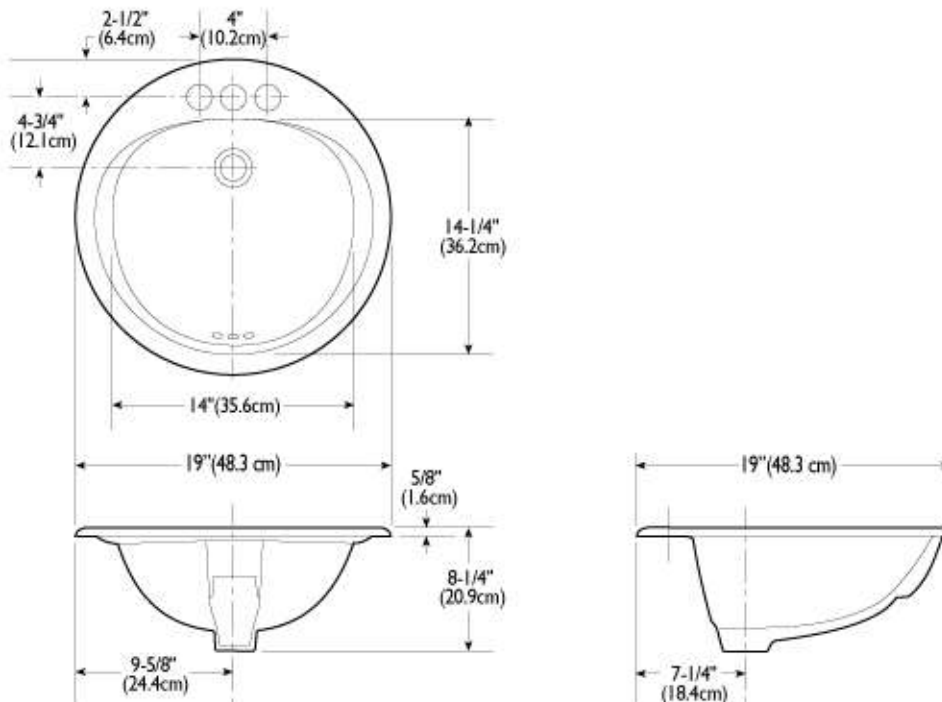

FIRENZE	MODEL NO.	SKU NUMBER	DESCRIPTION	LIST PRICE			WEIGHT					
				02 WHITE	03 BONE	07 BISCUIT						
	3526	VOR352602V VOR352603V VOR352607V	4" C-C	117.88	137.35	137.35	17 lbs					
				117.88								
				3528	VOR352802V VOR352803V VOR352807V			8" C-C	117.88	137.35	137.35	17 lbs
	117.88											
	3527	VOR352702V VOR352703V VOR352707V	Single hole			117.88	137.35		137.35	17 lbs		
				117.88								

DIMENSIONS

THE DIMENSIONS CAN VARY +/-1/4" (0.6 CM)

Complies with ASME A112.19.2M-1998