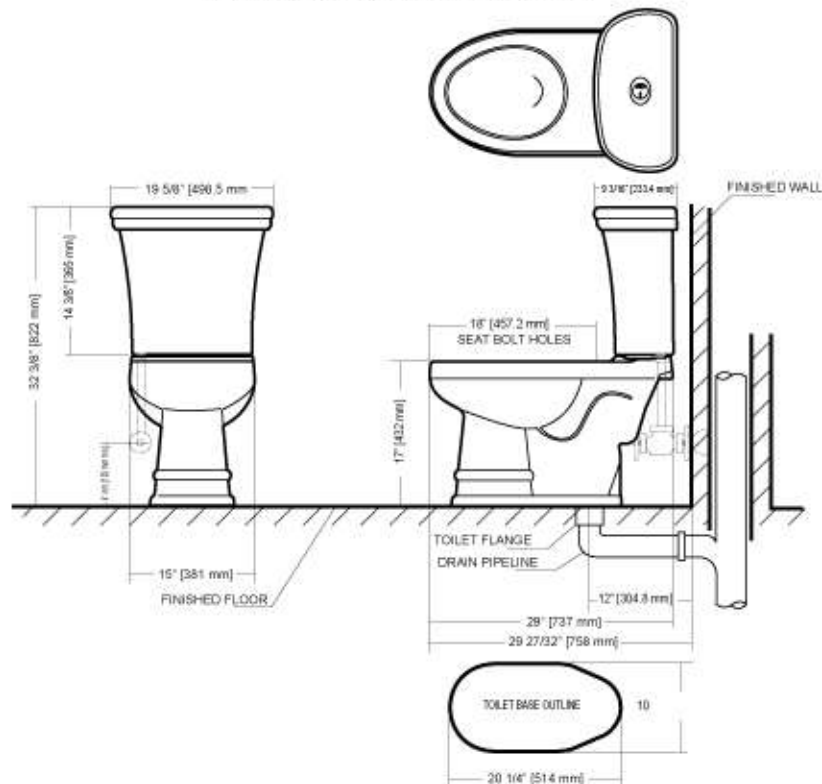

DIMENSIONS
THE DIMENSIONS CAN VARY +/-1/4" (0.6 CM)

VELEZZA	MODEL NO.	SKU NUMBER	DESCRIPTION	LIST PRICE			WEIGHT
				02 WHITE	03 BONE	07 BISCUIT	
 <p>Pedestal Lavatory Velezza pedestal</p>	3518	VOR351802V VOR351803V VOR351807V	• Pedestal	232.52	273.62	273.62	21 lbs
	3553	VOR355302V VOR355303V VOR355307V	• 4" C-C	346.08	401.24	401.24	36 lbs
	3554	VOR355402V VOR355403V VOR355407V	• 8" C-C	346.08	401.24	401.24	36 lbs
	3555	VOR355502V VOR355503V VOR355507V	• Single lever	346.08	401.24	401.24	36 lbs

DIMENSIONS

THE DIMENSIONS CAN VARY +/-1/4" (0.6 CM)

Complies with ASME A112.19.2M-1998

MANCHESTER	MODEL NO.	SKU NUMBER	DESCRIPTION	LIST PRICE			WEIGHT
				02 WHITE	03 BONE	07 BISCUIT	
Manchester Elongated Toilet	3904	VOR390402V VOR390403V VOR390407V		787.50			97.7 lbs
Manchester Bowl	3107	VOR310702V VOR310703V VOR310707V		378.00			66.0 lbs
Manchester Tank	3427	VOR342702V VOR342703V VOR342707V	<ul style="list-style-type: none"> • Push-button flush on top of tank lid • High gloss vitreous china • 4 and 6 lts. • Rough in 12" • Lifetime warranty on vitreous china. 	409.50			31.7 lbs

DIMENSIONS
THE DIMENSIONS CAN VARY +/- 1/4" (0.6 CM)

Complies with ASME A112.19.2M-1998

Seat not included

Prices subject to change without notice. Taxes not included.

MANCHESTER	MODEL NO.	SKU NUMBER	DESCRIPTION	LIST PRICE			WEIGHT
				02 WHITE	03 BONE	07 BISCUIT	
Manchester Pedestal Lavatory	3905	VOR390502V VOR390503V VOR390507V		650.00			71.3 lbs
Manchester Pedestal	3307	VOR330702V VOR330703V VOR330707V		341.25			24.5 lbs
Manchester Basin	3327	VOR332702V VOR332703V VOR332707V	<ul style="list-style-type: none"> • Lifetime warranty on Vitreous China • High gloss vitreous china • Hidden front overflow • Only available in 8" • Part of Manchester Suite 	393.75			46.8 lbs