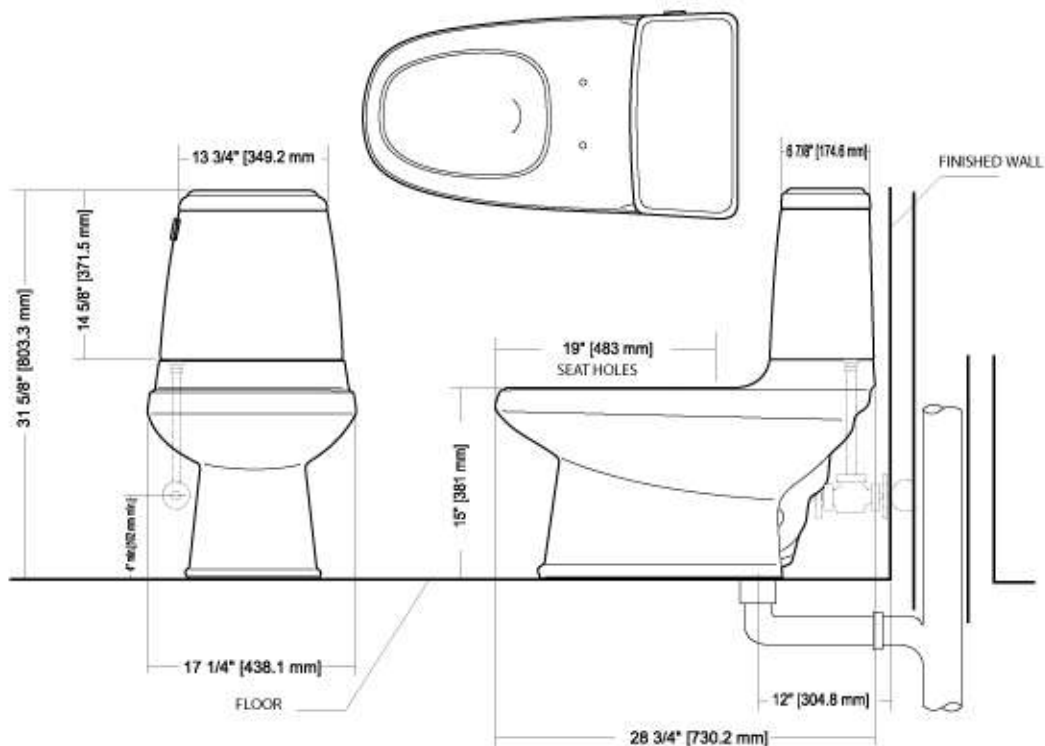

DIMENSIONS
THE DIMENSIONS CAN VARY +/-1/4" (0.6 CM)