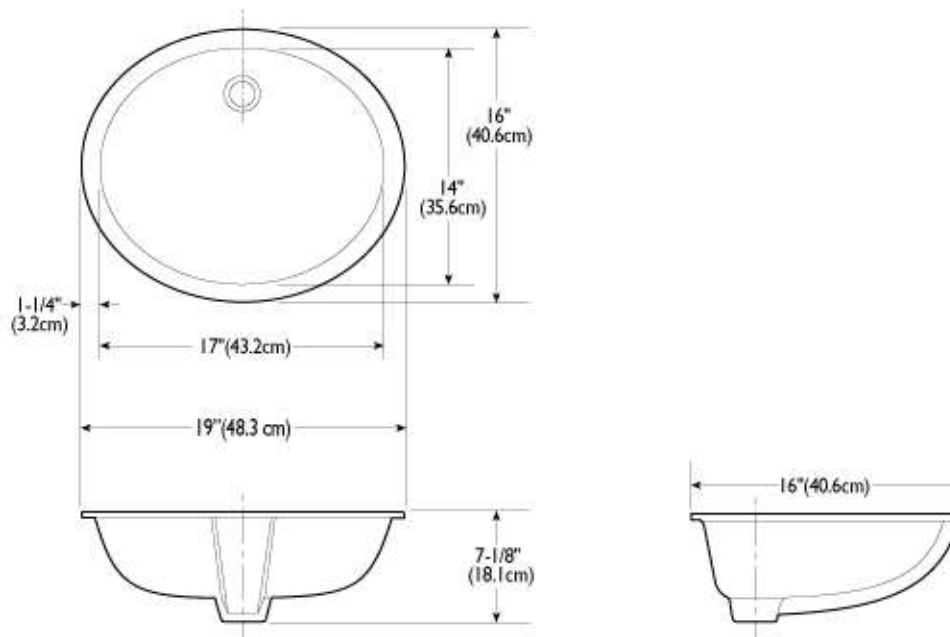

DIMENSIONS
THE DIMENSIONS CAN VARY +/- 1/4" (0.6 CM)

Complies with ASME A112.19.2M-1998

VENEZIA	MODEL NO.	SKU NUMBER	DESCRIPTION	LIST PRICE			WEIGHT
				02 WHITE	03 BONE	07 BISCUIT	
 <p>Oval Countertop Lavatory Venezia Basin</p>	3521	VOR352102V	4" C-C	117.88	137.35	137.35	19 lbs
		VOR352103V					
		VOR352107V					
	3525	VOR352502V	8" C-C	117.88	137.35	137.35	19 lbs
		VOR352503V					
		VOR352507V					
	3523	VOR352302V	Single Hole	117.88	137.35	137.35	19 lbs
		VOR352303V					
		VOR352307V					
				<ul style="list-style-type: none"> • Dimensions 20" x 17" oval • Lifetime warranty on Vitreous China • High gloss vitreous china • Hidden front overflow 			

DIMENSIONS

THE DIMENSIONS CAN VARY +/-1/4" (0.6 CM)

Complies with ASME A112.19.2M-1998

HOLIDAY	MODEL NO.	SKU NUMBER	DESCRIPTION	LIST PRICE			WEIGHT
				02 WHITE	03 BONE	07 BISCUIT	
Oval Under Counter Lavatory Holiday Basin	3529	VOR352902V VOR352903V VOR352907V	Undermount <ul style="list-style-type: none"> • Dimensions 19" x 16" oval • Lifetime warranty on Vitreous China • High gloss vitreous china • Hidden front overflow 	139.51	181.69	181.69	14 lbs

DIMENSIONS
THE DIMENSIONS CAN VARY +/-1/4" (0.6 CM)

Complies with ASME A112.19.2M-1998

MELANIE	MODEL NO.	SKU NUMBER	DESCRIPTION	LIST PRICE			WEIGHT
				02 WHITE	03 BONE	07 BISCUIT	
Vessel Melanie Vessel	5319	VOR531902V	<ul style="list-style-type: none"> • Lifetime warranty on Vitreous China • High gloss vitreous china • Dimensions 15 1/2" x 6 3/4" 	367.71			19 lbs

DIMENSIONS
THE DIMENSIONS CAN VARY +/-1/4" (0.6 CM)

Complies with ASME A112.19.2M-1998

MANON	MODEL NO.	SKU NUMBER	DESCRIPTION	LIST PRICE			WEIGHT
				02 WHITE	03 BONE	07 BISCUIT	
Vessel Manon Vessel	5305	VOR530502V	<ul style="list-style-type: none"> • Lifetime warranty on Vitreous China • High gloss vitreous china • Dimensions 17" x 6 11/16" 	367.71			15 lbs