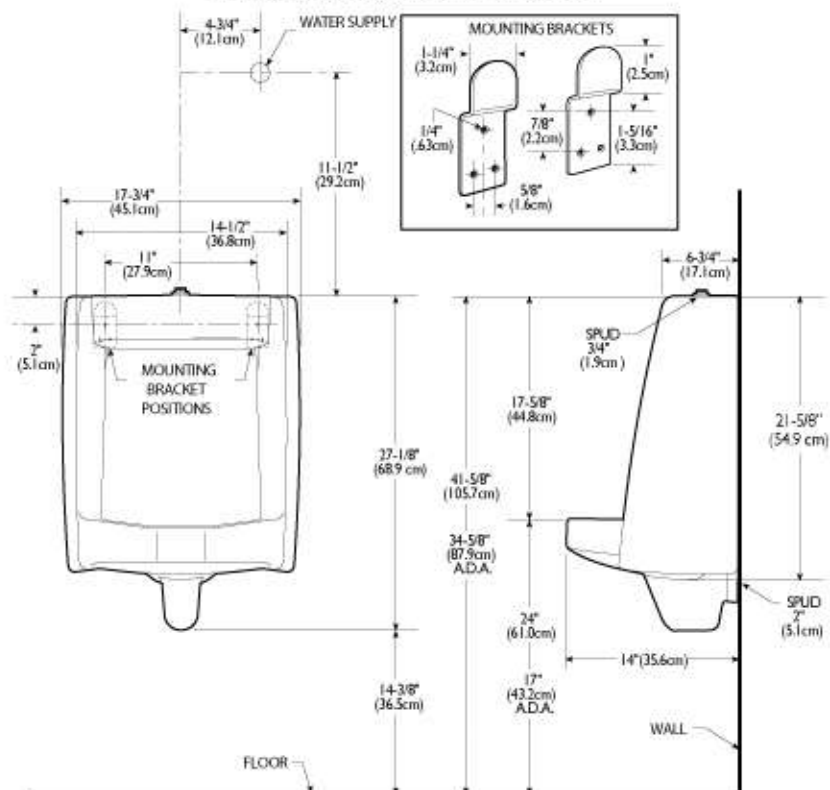

DIMENSIONS

THE DIMENSIONS CAN VARY +/- 1/4" (0.6 CM)

Complies with ASME A112.19.2M-1998