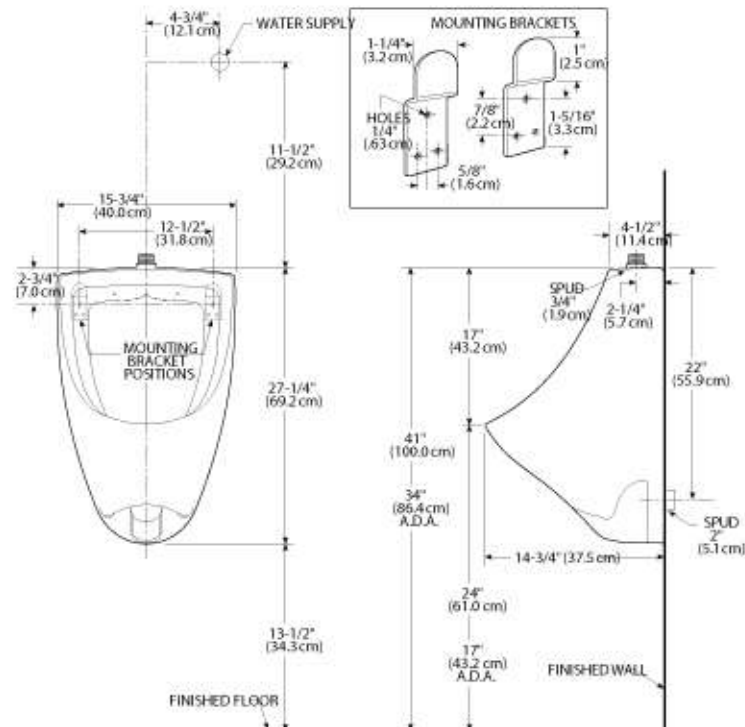

DIMENSIONS
THE DIMENSIONS CAN VARY +/-1/4" (0.6 CM)

Complies with ASME A112.19.2M-1998
Seat not included

VIENNA EL FLUX MODEL NO.	SKU NUMBER	DESCRIPTION	LIST PRICE			WEIGHT
			02 WHITE	03 BONE	07 BISCUIT	
Elongated Flushometer Bowl Vienna EL Flux Bowl 3115	VOR311502V	Flushometer bowl <ul style="list-style-type: none"> • Rough In 10" • Lifetime warranty on Vitreous China • Powerful and efficient: • 1.6 gpf/6.0 lpf • 2 1/4" trapway • 10" x 12" water surface • High gloss vitreous china • Comes equipped with a 1-1/2" brass top spud 	262.80			46 lbs

DIMENSIONS

THE DIMENSIONS CAN VARY +/- 1/4" (0.6 CM)

Complies with ASME A112.19.2M-1998

JR. BOREAL	MODEL NO.	SKU NUMBER	DESCRIPTION	LIST PRICE			WEIGHT
				02 WHITE	03 BONE	07 BISCUIT	
Wall Hung Urinal Jr. Boreal Urinal	3610	VOR361002V	Urinal <ul style="list-style-type: none"> • Rim Flushing Action • Exposed Trap • Lifetime warranty on Vitreous China • Equipped with -3/4" Brass Top Spud & 1-1/2" Bottom Spud • A.D.A. compliant • High-Gloss Vitreous China – Durable, Nonporous 	231			26 lbs

DIMENSIONS
THE DIMENSIONS CAN VARY +/- 1/4" (0.6 CM)

Complies with ASME A112.19.2M-1998

KYOTO	MODEL NO.	SKU NUMBER	DESCRIPTION	LIST PRICE			WEIGHT
				02 WHITE	03 BONE	07 BISCUIT	
Integral Trap Urinal Kyoto Urinal	3630	VOR363002V	Urinal <ul style="list-style-type: none"> • Lifetime warranty on Vitreous China • Powerful and efficient: 1.0 gpf/3.8 lpf • High gloss vitreous china • Comes equipped with a 3/4" brass top spud & 2" brass outlet spud • A.D.A. compliant 	262.50			41lb

DIMENSIONS
THE DIMENSIONS CAN VARY $\pm 1/4$ " (0.6 CM)

Complies with ASME A112.19.2M-1998

BOLONIA	MODEL NO.	SKU NUMBER	DESCRIPTION	LIST PRICE			WEIGHT
				02 WHITE	03 BONE	07 BISCUIT	
	5335	5335-02-V	<ul style="list-style-type: none"> Contemporary-Style Vessel LifeTime Warranty on Vitreous China High-Gloss Vitreous China-Durable, Nonporous 	791.70			44 lb