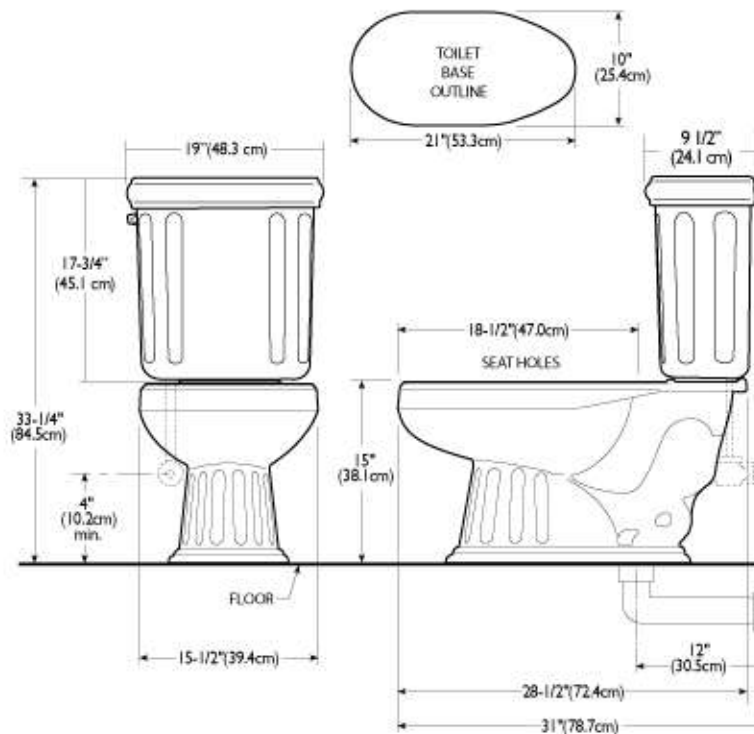

DIMENSIONS
THE DIMENSIONS CAN VARY +/- 1/4" (0.6 CM)