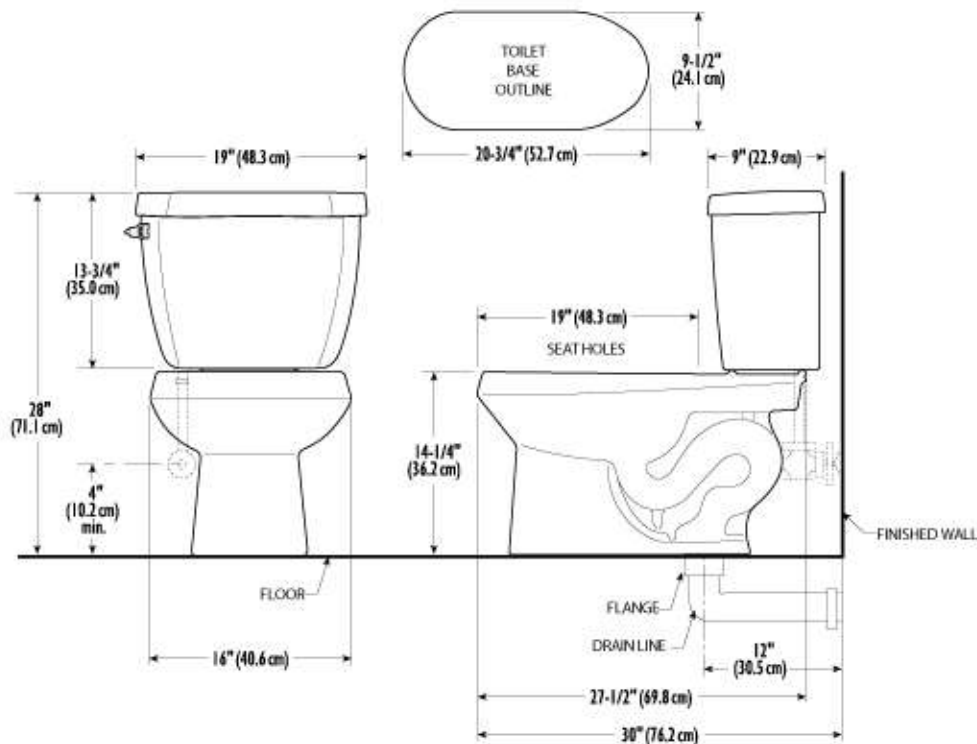

DIMENSIONS
THE DIMENSIONS CAN VARY +/-1/4" (0.6 CM)

MAP APPROVED
600 GR.

VIENNA RF DF T 420	MODEL NO.	SKU NUMBER	DESCRIPTION	LIST PRICE			WEIGHT
				02 WHITE	03 BONE	07 BISCUIT	
Round Front Toilet Vienna RF Bowl	3208	VOR320802V VOR320803V VOR320807V	Round front bowl	92.56	108.36	108.36	41 lbs
T420 Tank	3420	VOR342002V VOR342003V VOR342007V	Unlined Dual Flush, 4/6 Its. • Rough In 12" • Lifetime warranty on Vitreous China • 4 and 6 Its	346.08	397.45	397.45	41 lbs

DIMENSIONS
THE DIMENSIONS CAN VARY +/-1/4" (0.6 CM)

VIENNA DUAL FLUSH	MODEL NO.	SKU NUMBER	DESCRIPTION	LIST PRICE			WEIGHT
				02 WHITE	03 BONE	07 BISCUIT	
Round Front Toilet Vienna RF Bowl	3208	VOR320802V VOR320803V VOR320807V	Round front bowl	92.56	108.36	108.36	41 lbs
T436 Tank	3436	VOR343602V VOR343603V VOR343607V	Unlined Dual Flush, 4/6 lts. • Rough In 12" • Lifetime warranty on Vitreous China • 4 and 6 lts	346.08	397.45	397.45	41 lbs

DIMENSIONS
THE DIMENSIONS CAN VARY +/-1/4" (0.6 CM)

HURRICANE ADA	MODEL NO.	SKU NUMBER	DESCRIPTION	LIST PRICE			WEIGHT
				02 WHITE	03 BONE	07 BISCUIT	
Elongated Toilet							
Hurricane ADA Bowl	3140	VOR314002V VOR314003V VOR314007V		346.50	404.25	404.25	59 lbs
3473 Tank	3473	VOR347302V VOR347303V VOR347307V	<ul style="list-style-type: none"> • 1.28 gpf/4.8 lpf • 3" Flush valve • Rough in 12" • Lifetime Warranty on Vitreous China • Comfort Height 	352.28	410.03	410.03	33 lbs