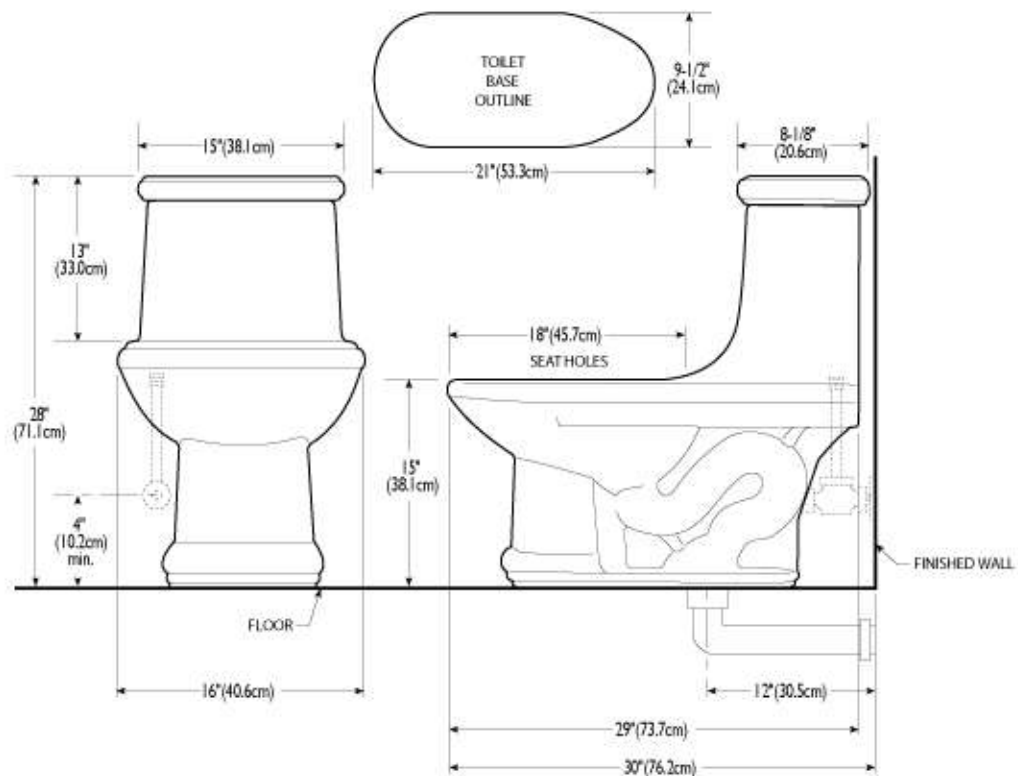

BARI	MODEL NO.	SKU NUMBER	DESCRIPTION	LIST PRICE			WEIGHT
				02 WHITE	03 BONE	07 BISCUIT	
	3125	VOR312502V VOR312503V VOR312507V	One Piece toilet • Unlined Tank • Rough In 12" • Lifetime warranty on Vitreous China • Powerful and efficient: 1.6 gpf/6.0 lpf • Fully glazed 2" trap way • Side mounted chrome plated flush lever • With Fluidmaster ballcock	692.71	766.80	766.80	101 lbs

DIMENSIONS
THE DIMENSIONS CAN VARY +/-1/4" (0.6 CM)

Complies with ASME A112.19.2M-1998

Seat not included.

Prices subject to change without notice. Taxes not included.