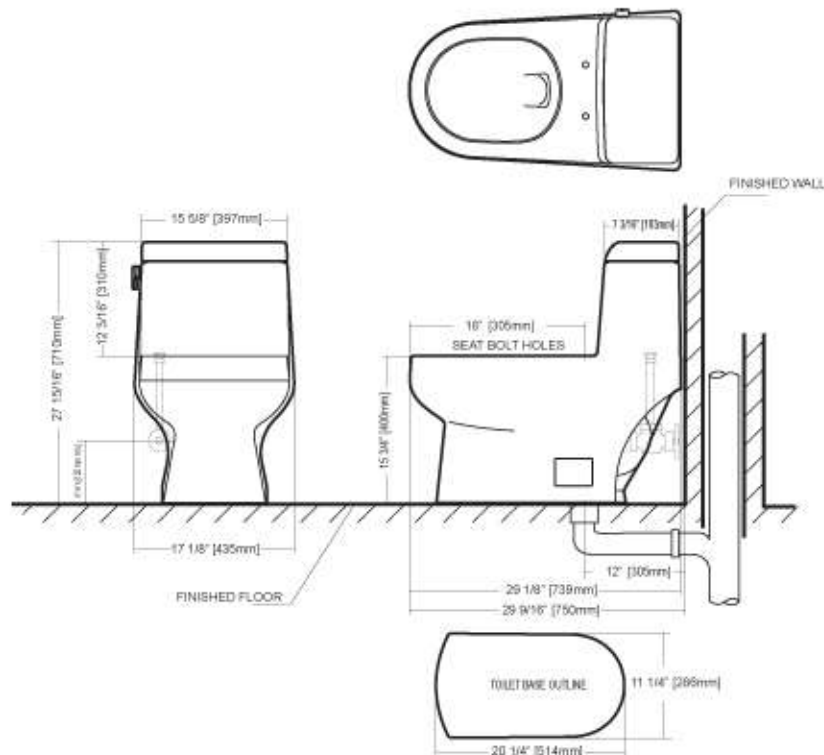

DELFO	MODEL NO.	SKU NUMBER	DESCRIPTION	LIST PRICE			WEIGHT
				02 WHITE	03 BONE	07 BISCUIT	
	3130	VOR313002V VOR313003V VOR313007V	• Rough In 12" • Lifetime warranty on Vitreous China • Dual Flush 4 lpf/6 lpf • Ideal Height A.D.A. Compliant 16 1/2" high • Concealed Trap for easy cleaning • Soft Close Toilet Seat Included • High-gloss Vitreous China-Durable non porous	892.50	1,060.50		110 lbs

DIMENSIONS
THE DIMENSIONS CAN VARY +/-1/4" (0.6 CM)