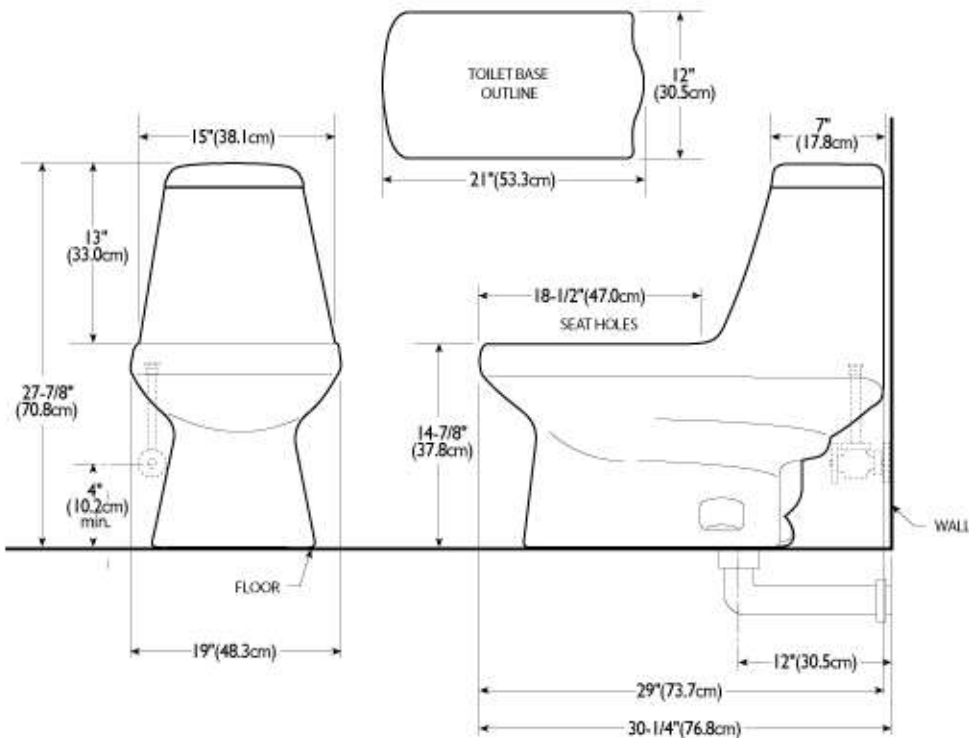

PALERMO	MODEL NO.	SKU NUMBER	DESCRIPTION	LIST PRICE			WEIGHT
				02 WHITE	03 BONE	07 BISCUIT	
	3126	VOR312602V VOR312603V VOR312607V	One piece toilet • Unlined Tank • Rough In 12" • Lifetime warranty on Vitreous China • Powerful and efficient: 1.6 gpf/6.0 lpf • Fully glazed 2" trap way • Side mounted chrome plated flush lever	870.09	1,066.57	1,066.57	110 lbs

DIMENSIONS
THE DIMENSIONS CAN VARY +/-1/4" (0.6 CM)

MAP APPROVED
350 GR.