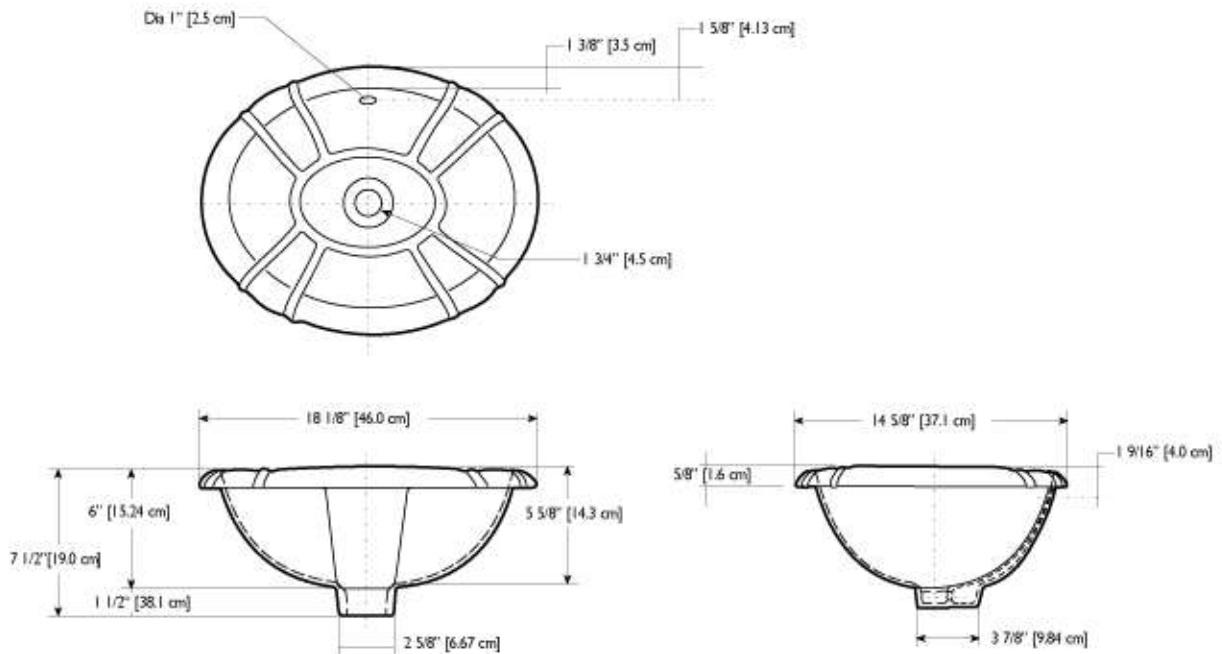

DIMENSIONS
THE DIMENSIONS CAN VARY +/-1/4" (0.6 CM)

Complies with ASME A112.19.2M-1998