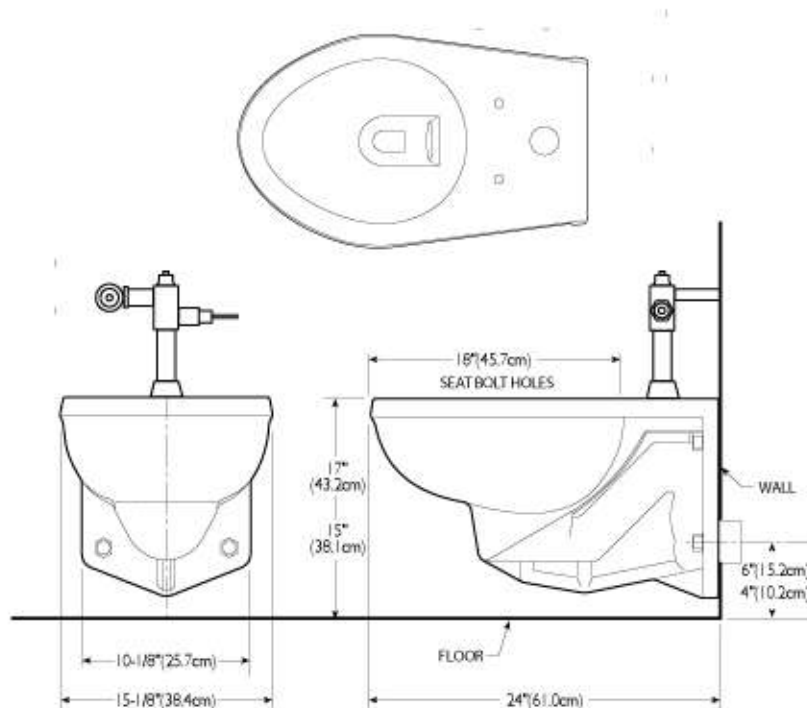

DIMENSIONS
THE DIMENSIONS CAN VARY +/-1/4" (0.6 CM)

MAP APPROVED
700 GR.

TORNADO ADA Pressure-Assist Elongated	MODEL NO.	SKU NUMBER	DESCRIPTION	LIST PRICE			WEIGHT
				02 WHITE	03 BONE	07 BISCUIT	
Tornado Bowl ADA	3134	VOR313402V	Elongated High Efficiency Toilet	438.01			48 lbs
T468TANK	3468	VOR346802V	Bolt down Lid 3458-02-SB • Unlined Tank • Rough In 12" • Lifetime warranty on Vitreous China • Equipped with Sloan Flushmate IV • High efficiency toilet with Powerful Pressure-Assist 1.09pf/4.0 Lpf flush • Chrome-Plated Metal Flush Lever Ideal Hight ADA Compliant 16 1/2" high • 2 1/4" Fully Glazed Trapway Passes a 2" Ball	356.90			37 lbs

DIMENSIONS
THE DIMENSIONS CAN VARY +/-1/4" (0.6 CM)

MAP APPROVED
1000 GR.

ATENAS	MODEL NO.	SKU NUMBER	DESCRIPTION	LIST PRICE			WEIGHT
				02 WHITE	03 BONE	07 BISCUIT	
Wall mounted flushometer toilet Atenas Bowl	3108	VOR310802V	<ul style="list-style-type: none"> • Lifetime warranty on Vitreous China • High gloss vitreous china • ADA compliant - when installed at required height • 2 1/4" trapway 	307.15			51 lbs

DIMENSIONS
THE DIMENSIONS CAN VARY +/-1/4" (0.6 CM)

Complies with ASME A112.19.2M-1998
Seat not included

VIENNA EL FLUX MODEL NO.	SKU NUMBER	DESCRIPTION	LIST PRICE			WEIGHT
			02 WHITE	03 BONE	07 BISCUIT	
Elongated Flushometer Bowl Vienna EL Flux Bowl 3115	VOR311502V	Flushometer bowl <ul style="list-style-type: none"> • Rough In 10" • Lifetime warranty on Vitreous China • Powerful and efficient: • 1.6 gpf/6.0 lpf • 2 1/4" trapway • 10" x 12" water surface • High gloss vitreous china • Comes equipped with a 1-1/2" brass top spud 	262.80			46 lbs