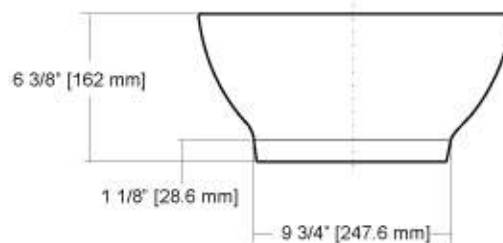

DIMENSIONS
THE DIMENSIONS CAN VARY +/-1/4" (0.6 CM)

Complies with ASME A112.19.2M-1998