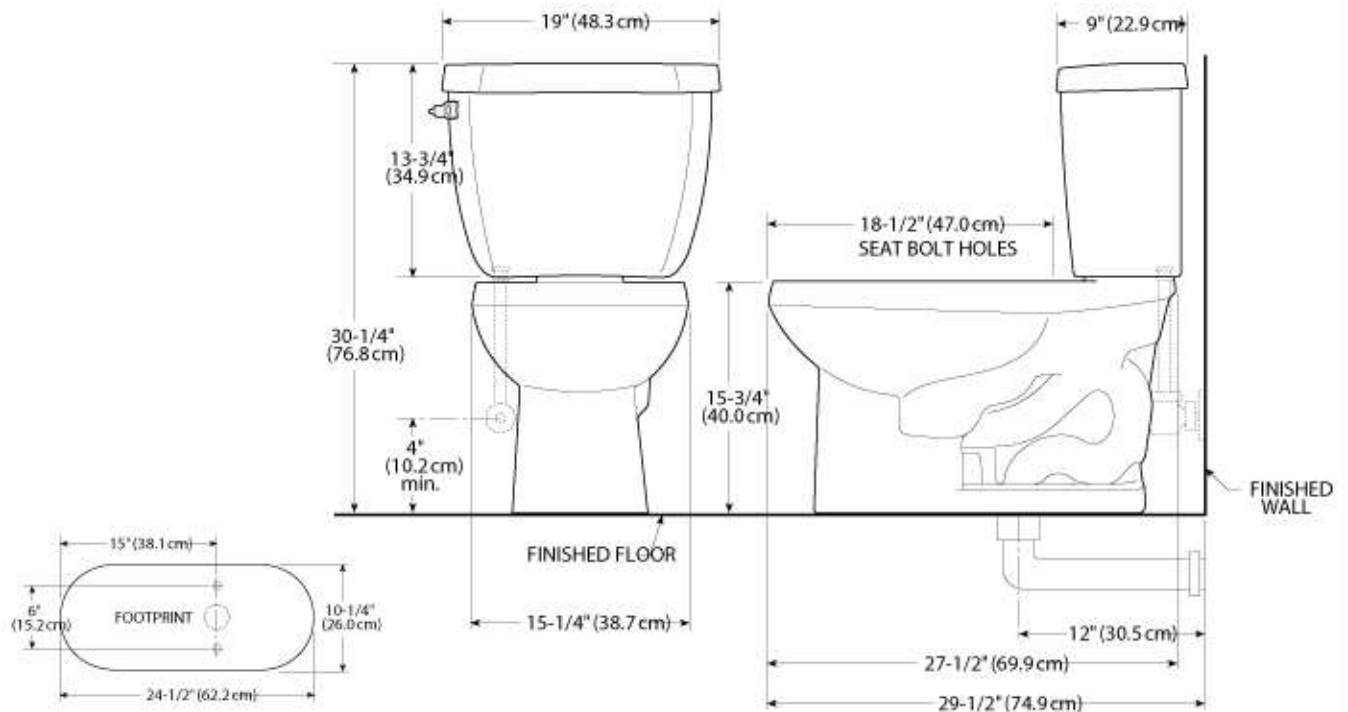

DIMENSIONS
THE DIMENSIONS CAN VARY +/-1/4" (0.6 CM)

Complies with ASME A112.19.2M-1998
Seat included.

Prices subject to change without notice. Taxes not included.