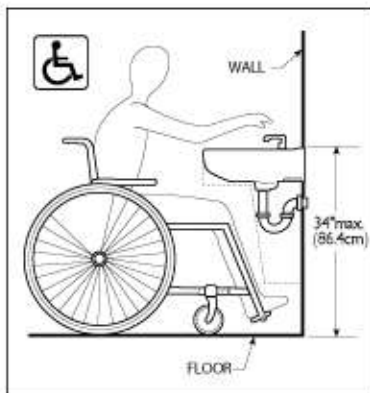

DIMENSIONS
THE DIMENSIONS CAN VARY +/- 1/4" (0.6 CM)

Complies with ASME A112.19.2M-1998