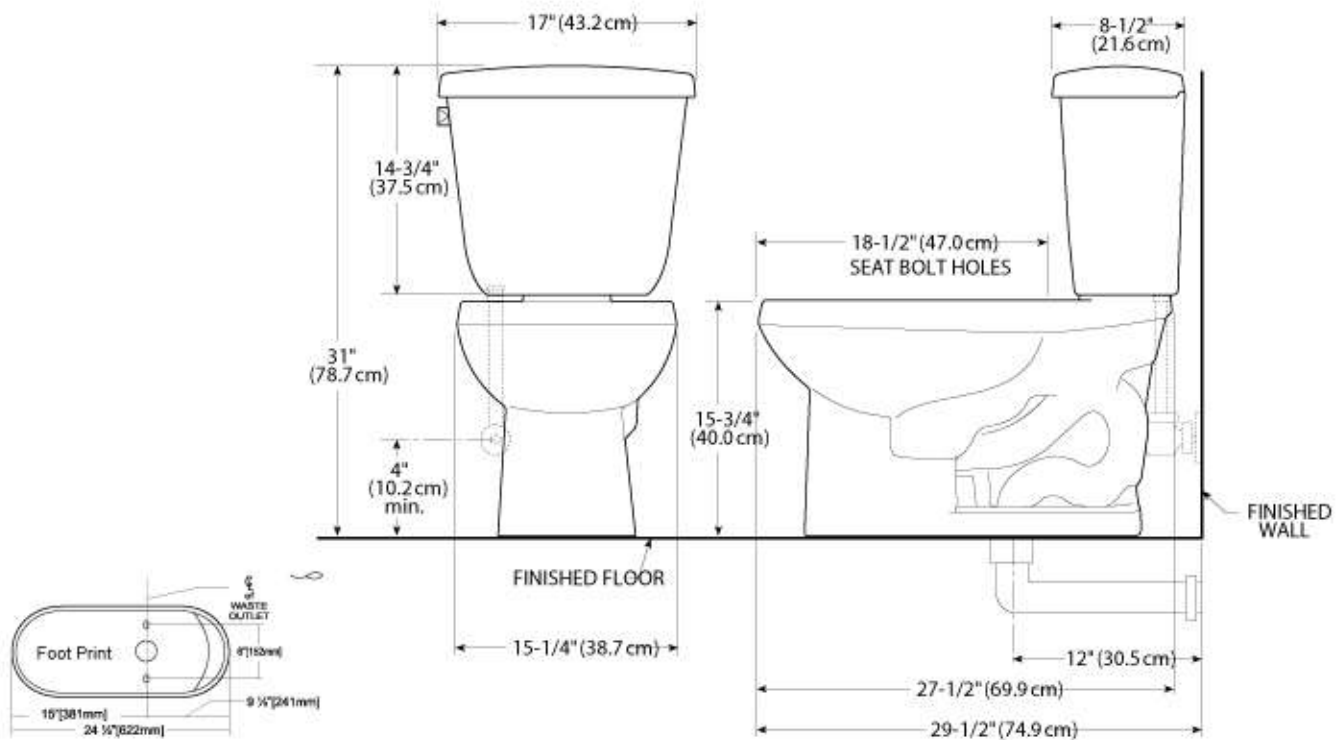

DIMENSIONS
THE DIMENSIONS CAN VARY +/-1/4" (0.6 CM)