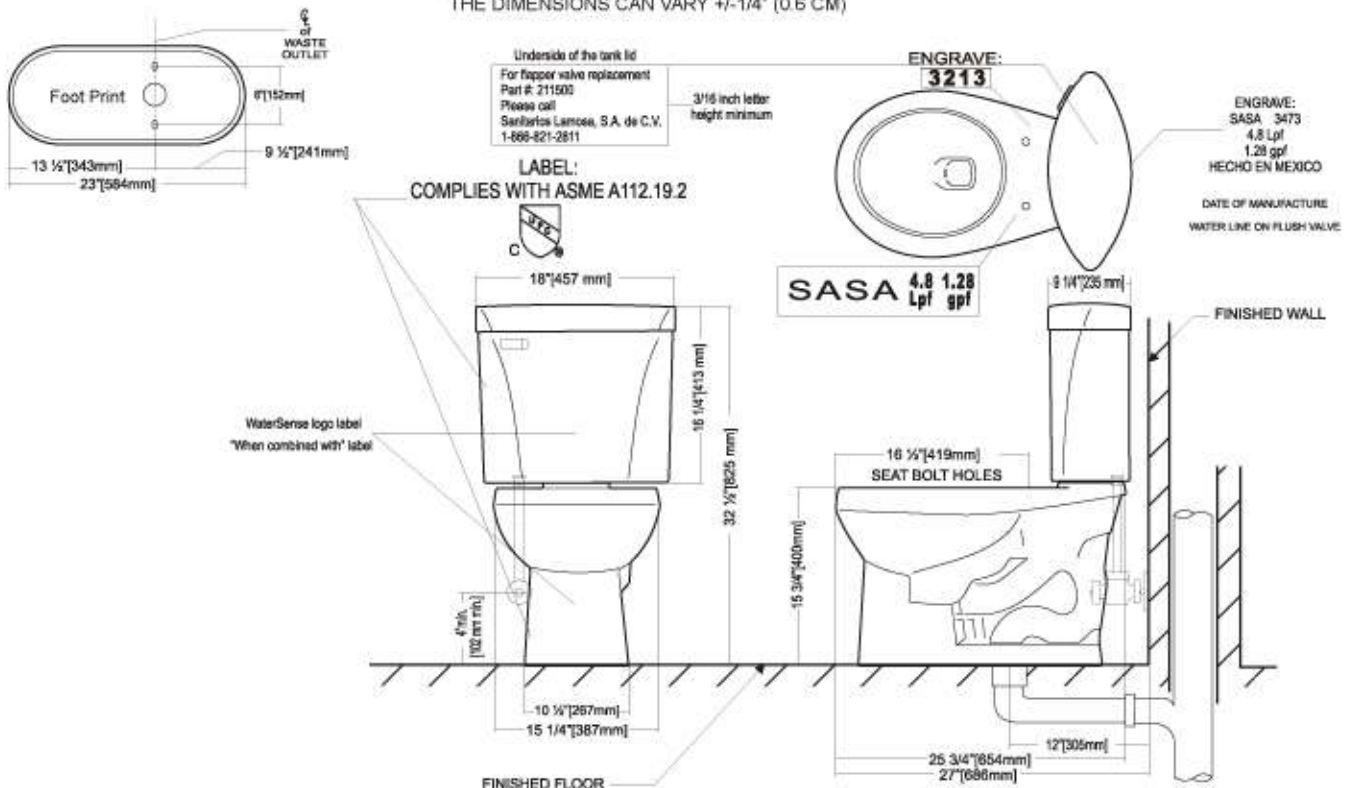

DIMENSIONS
THE DIMENSIONS CAN VARY +/- 1/4" (0.6 CM)

Complies with ASME A112.19.2M-1998
Seat included.

Prices subject to change without notice. Taxes not included.