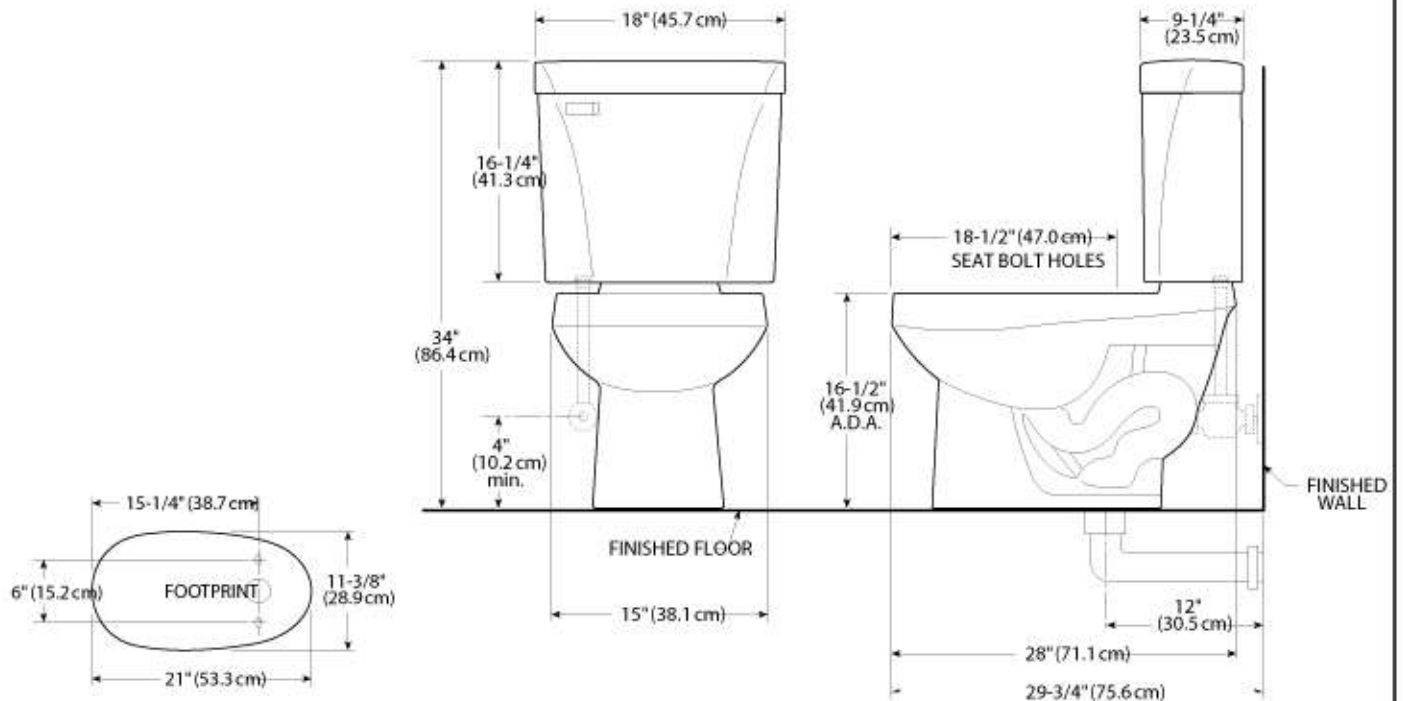

DIMENSIONS
THE DIMENSIONS CAN VARY +/-1/4" (0.6 CM)

Complies with ASME A112.19.2M-1998
Seat included.

Prices subject to change without notice. Taxes not included.