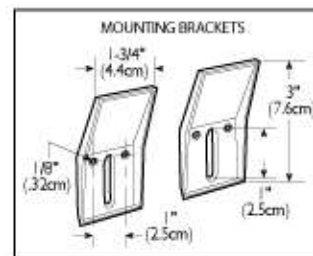

DIMENSIONS
THE DIMENSIONS CAN VARY +/- 1/4" (0.6 CM)

Complies with ASME A112.19.2M-1998