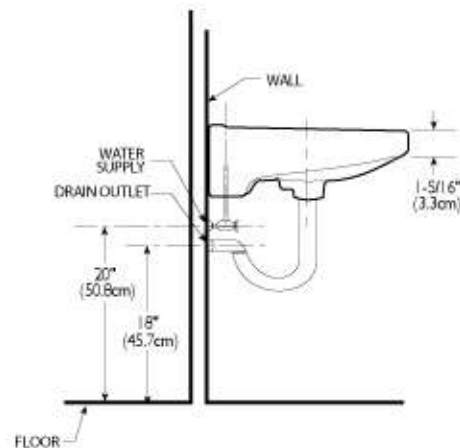

DIMENSIONS
THE DIMENSIONS CAN VARY +/-1/4" (0.6 CM)

Complies with ASME A112.19.2M-1998

MANON	MODEL NO.	SKU NUMBER	DESCRIPTION	LIST PRICE			WEIGHT
				02 WHITE	03 BONE	07 BISCUIT	
Vessel Manon Vessel	5305	VOR530502V	<ul style="list-style-type: none"> • Lifetime warranty on Vitreous China • High gloss vitreous china • Dimensions 17" x 6 11/16" 	367.71			15 lbs

DIMENSIONS
THE DIMENSIONS CAN VARY +/- 1/4" (0.6 CM)

PERMANENT MARKINGS:
VORTENS or SASA
cUPC[®]
MODEL No. 5305
N
DATE OF MANUFACTURE

Complies with ASME A112.19.2M-1998

GEMINIS	MODEL NO.	SKU NUMBER	DESCRIPTION	LIST PRICE			WEIGHT
				02 WHITE	03 BONE	07 BISCUIT	
Wall Hung Lavatory Geminis Basin	3590	VOR359002V	4" C-C • Dimensions 19" x 16" • Lifetime warranty on Vitreous China • High gloss vitreous china • Hidden front overflow	105.99	123.29		30 lbs

DIMENSIONS
THE DIMENSIONS CAN VARY +/- 1/4" (0.6 CM)

Complies with ASME A112.19.2M-1998

GEMINIS II	MODEL NO.	SKU NUMBER	DESCRIPTION	LIST PRICE			WEIGHT
				02 WHITE	03 BONE	07 BISCUIT	
Wall Hung Lavatory Geminis II Basin	3584	VOR358402V	4" C-C <ul style="list-style-type: none"> • Dimensions 17" x 14" • Lifetime warranty on Vitreous China • High gloss vitreous china • Hidden front overflow • Compact model perfect for small washroom 	111.39	139.51		19 lbs

DIMENSIONS
THE DIMENSIONS CAN VARY +/- 1/4" (0.6 CM)

Complies with ASME A112.19.2M-1998

BERNA	MODEL NO.	SKU NUMBER	DESCRIPTION	LIST PRICE			WEIGHT
				02 WHITE	03 BONE	07 BISCUIT	
Wall Hung Lavatory Berna Basin	3350	VOR335002V	4" C-C <ul style="list-style-type: none"> • Wall mounted • Lifetime warranty on Vitreous China • High gloss vitreous china • Hidden front overflow 	167.63			31 lbs