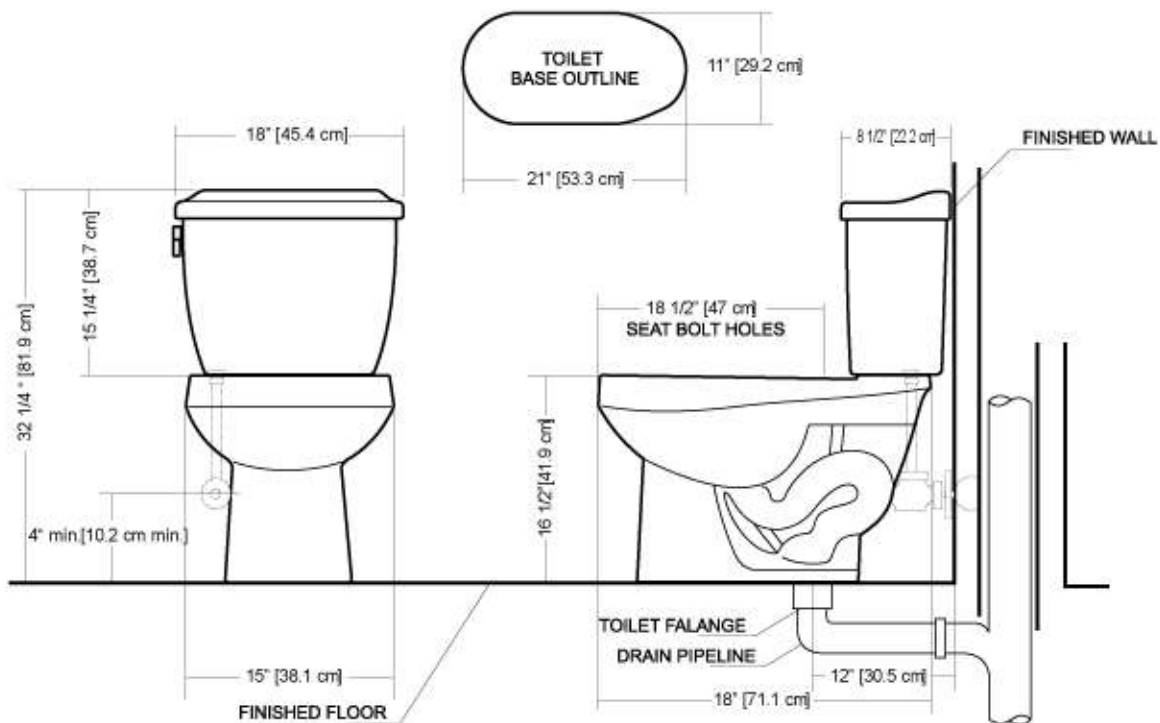

RHODAS	MODEL NO.	SKU NUMBER	DESCRIPTION	LIST PRICE			WEIGHT	
				02 WHITE	03 BONE	07 BISCUIT		
Elongated Toilet Rhodas Bowl	3123	VOR312302V VOR312303V VOR312307V	•Dual Flush 4 lpf/6 lpf •Rough in 12" •Lifetime Warranty on Vitreous China •Comfort Height	352.80	405.17	405.17	117 lbs	
	3436 Tank	3436		VOR343602V VOR343603V VOR343607V	346.08	397.45		397.45

DIMENSIONS
THE DIMENSIONS CAN VARY +/-1/4" (0.6 CM)

MAP APPROVED
550 GR.