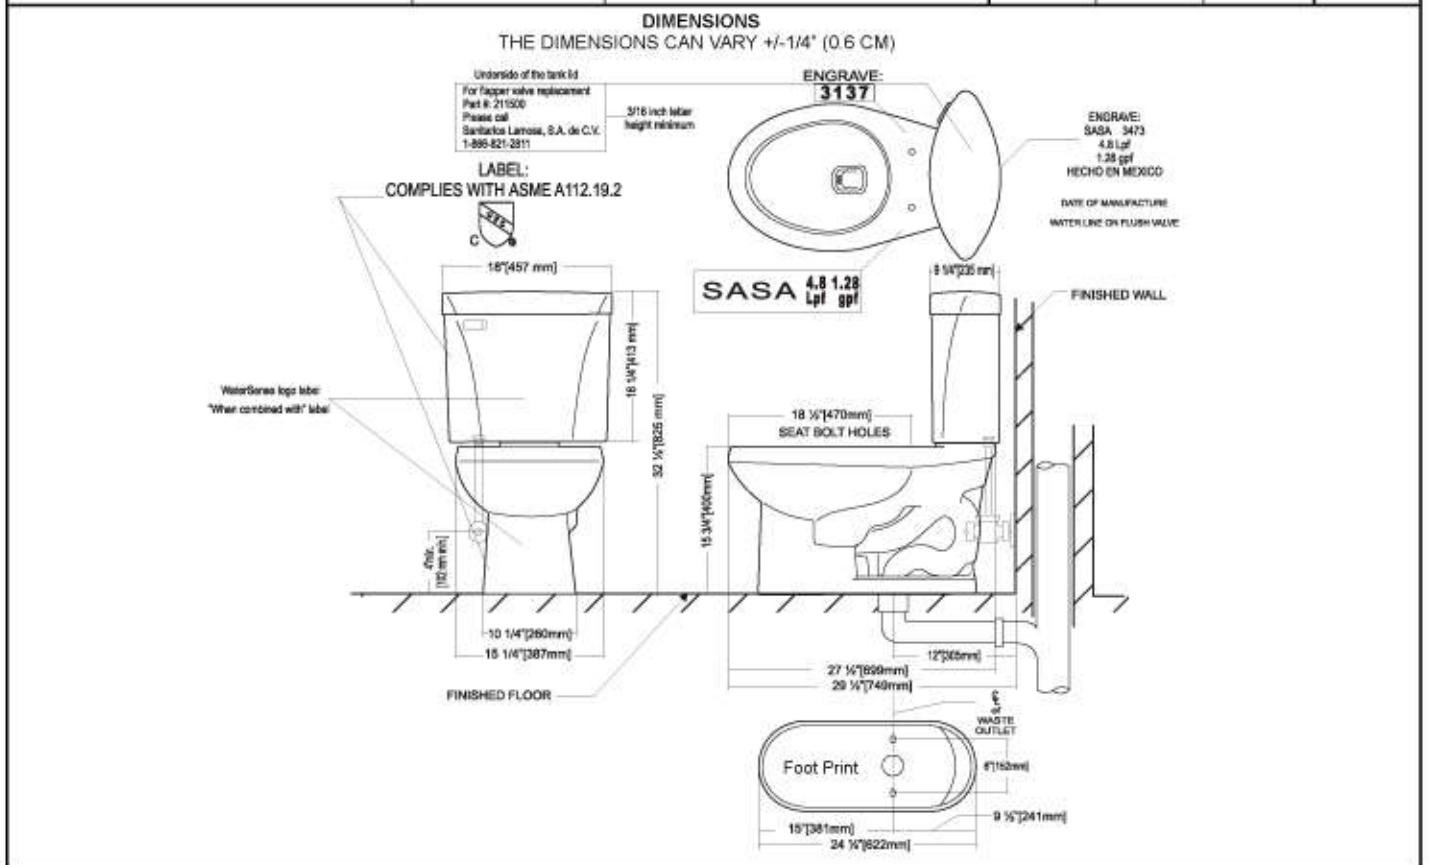

HURRICANE EL	MODEL NO.	SKU NUMBER	DESCRIPTION	LIST PRICE			WEIGHT
				02 WHITE	03 BONE	07 BISCUIT	
Elongated Toilet Hurricane EL Bowl	3137	VOR313702V VOR313703V VOR313707V	• 1.28 gpf/4.8 lpf • 3" Flush valve • Rough in 12" • Lifetime Warranty on Vitreous China	242.55	300.30	300.30	59 lbs
3473 Tank	3473	VOR347302V VOR347303V VOR347307V		352.28	410.03	410.03	33 lbs

Complies with ASME A112.19.2M-1998
Seat included.