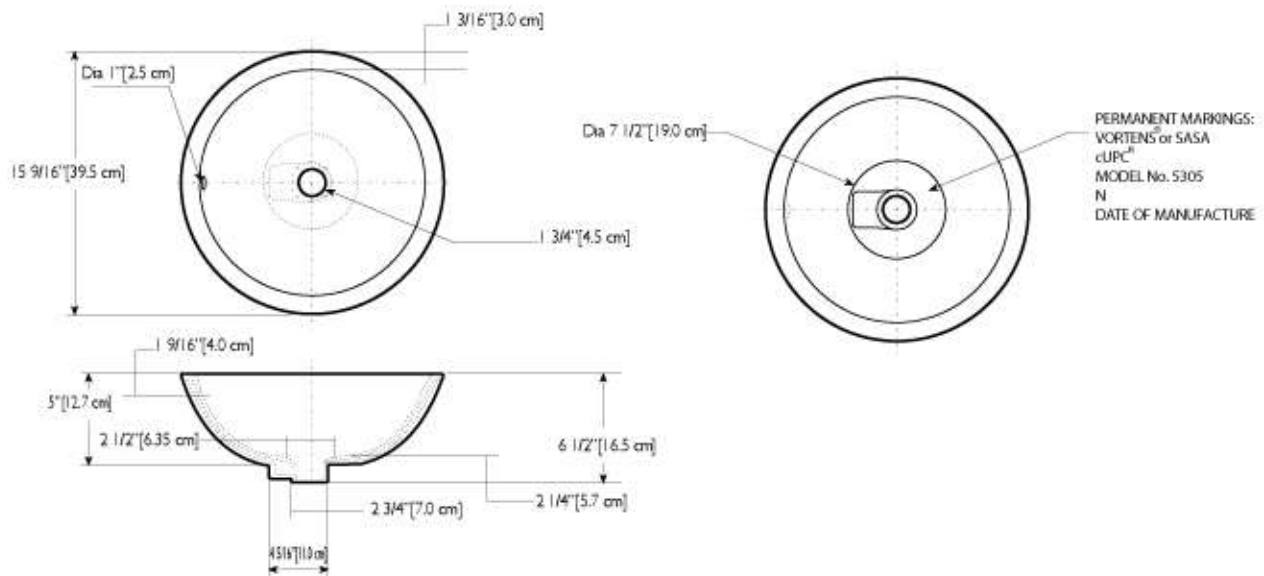

DIMENSIONS
THE DIMENSIONS CAN VARY +/- 1/4" (0.6 CM)

Complies with ASME A112.19.2M-1998

VENEZIA	MODEL NO.	SKU NUMBER	DESCRIPTION	LIST PRICE			WEIGHT
				02 WHITE	03 BONE	07 BISCUIT	
 <p>Oval Countertop Lavatory Venezia Basin</p>	3521	VOR352102V	4" C-C	117.88	137.35	137.35	19 lbs
		VOR352103V					
		VOR352107V					
	3525	VOR352502V	8" C-C	117.88	137.35	137.35	19 lbs
		VOR352503V					
		VOR352507V					
	3523	VOR352302V	Single Hole	117.88	137.35	137.35	19 lbs
		VOR352303V					
		VOR352307V					
				<ul style="list-style-type: none"> • Dimensions 20" x 17" oval • Lifetime warranty on Vitreous China • High gloss vitreous china • Hidden front overflow 			

DIMENSIONS
THE DIMENSIONS CAN VARY +/-1/4" (0.6 CM)

Complies with ASME A112.19.2M-1998

MELANIE	MODEL NO.	SKU NUMBER	DESCRIPTION	LIST PRICE			WEIGHT
				02 WHITE	03 BONE	07 BISCUIT	
Vessel Melanie Vessel	5319	VOR531902V	<ul style="list-style-type: none"> • Lifetime warranty on Vitreous China • High gloss vitreous china • Dimensions 15 1/2" x 6 3/4" 	367.71			19 lbs

DIMENSIONS
THE DIMENSIONS CAN VARY +/-1/4" (0.6 CM)

Complies with ASME A112.19.2M-1998

MANON	MODEL NO.	SKU NUMBER	DESCRIPTION	LIST PRICE			WEIGHT
				02 WHITE	03 BONE	07 BISCUIT	
Vessel Manon Vessel	5305	VOR530502V	<ul style="list-style-type: none"> • Lifetime warranty on Vitreous China • High gloss vitreous china • Dimensions 17" x 6 11/16" 	367.71			15 lbs