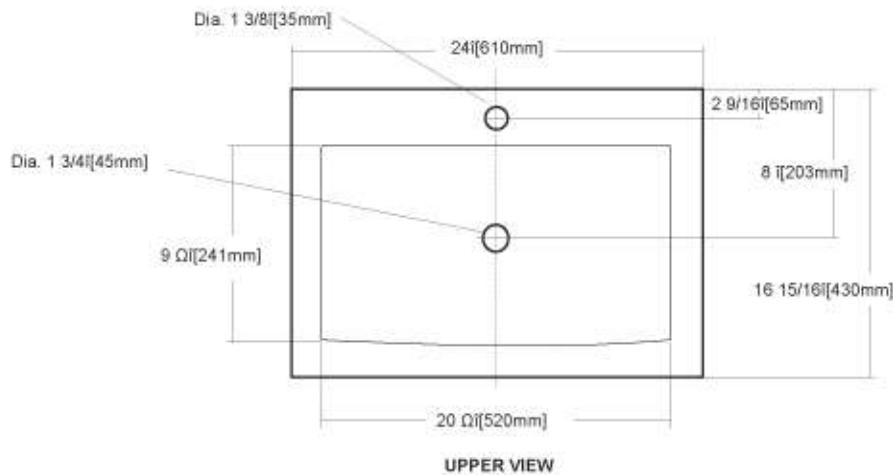

DIMENSIONS
THE DIMENSIONS CAN VARY $\pm 1/4$ " (0.6 CM)

Complies with ASME A112.19.2M-1998

BOLONIA	MODEL NO.	SKU NUMBER	DESCRIPTION	LIST PRICE			WEIGHT
				02 WHITE	03 BONE	07 BISCUIT	
	5335	5335-02-V	<ul style="list-style-type: none"> Contemporary-Style Vessel LifeTime Warranty on Vitreous China High-Gloss Vitreous China-Durable, Nonporous 	791.70			44 lb

DIMENSIONS
THE DIMENSIONS CAN VARY +/-1/4" (0.6 CM)

Complies with ASME A112.19.2M-1998

Sardinero	MODEL NO.	SKU NUMBER	DESCRIPTION	LIST PRICE			WEIGHT
				02 WHITE	03 BONE	07 BISCUIT	
Vessel Lavatory Sardinero 	5337	5337-02-V	<ul style="list-style-type: none"> Contemporary-Style Vessel LifeTime Warranty on Vitreous China High-Gloss Vitreous China-Durable, Nonporous 	529.20			33 lb

DIMENSIONS
THE DIMENSIONS CAN VARY +/-1/4" (0.6 CM)

Complies with ASME A112.19.2M-1998

Spoletto	MODEL NO.	SKU NUMBER	DESCRIPTION	LIST PRICE			WEIGHT
				02 WHITE	03 BONE	07 BISCUIT	
Vessel Lavatory Spoletto	5338	5338-02-V	<ul style="list-style-type: none"> Contemporary-Style Vessel LifeTime Warranty on Vitreous China High-Gloss Vitreous China-Durable, Nonporous 	423.18			45lb

DIMENSIONS
THE DIMENSIONS CAN VARY +/-1/4" (0.6 CM)

FRONT VIEW

Complies with ASME A112.19.2M-1998

Tiziano	MODEL NO.	SKU NUMBER	DESCRIPTION	LIST PRICE			WEIGHT
				02 WHITE	03 BONE	07 BISCUIT	
Vessel Lavatory Tiziano 	3332	3332-02-V	<ul style="list-style-type: none"> • Contemporary-Style Vessel • LifeTime Warranty on Vitreous China • High-Gloss Vitreous China-Durable, Nonporous 	469.80			19 lb