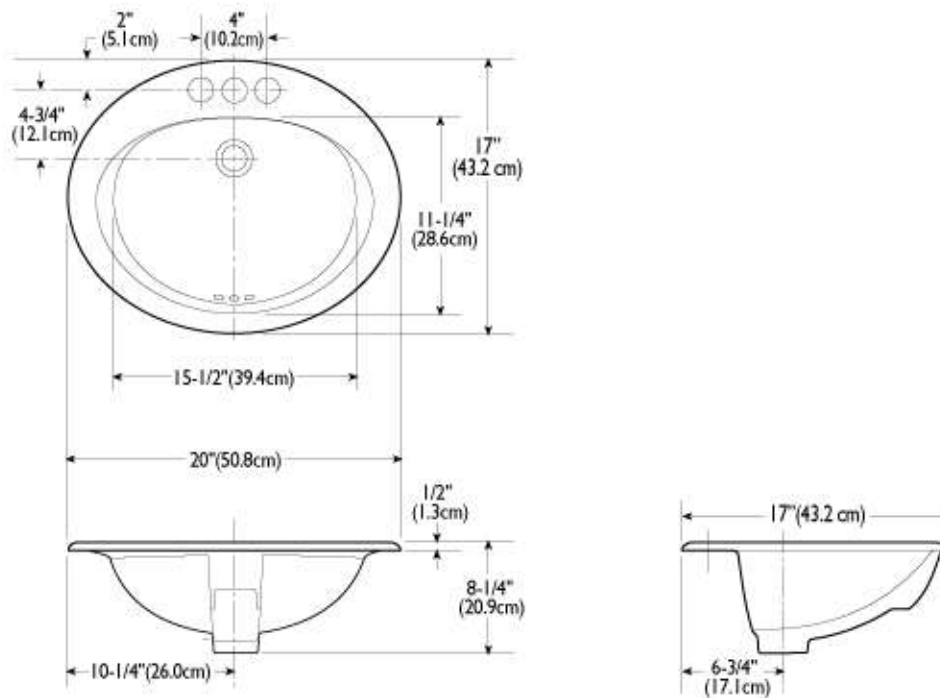

VENEZIA	MODEL NO.	SKU NUMBER	DESCRIPTION	LIST PRICE			WEIGHT
				02 WHITE	03 BONE	07 BISCUIT	
Oval Countertop Lavatory Venezia Basin	3521	VOR352102V	4" C-C	117.88	137.35	137.35	19 lbs
		VOR352103V					
		VOR352107V					
	3525	VOR352502V	8" C-C	117.88	137.35	137.35	19 lbs
		VOR352503V					
		VOR352507V					
	3523	VOR352302V	Single Hole	117.88	137.35	137.35	19 lbs
		VOR352303V					
		VOR352307V					
				• Dimensions 20" x 17" oval • Lifetime warranty on Vitreous China • High gloss vitreous china • Hidden front overflow			

DIMENSIONS
THE DIMENSIONS CAN VARY +/-1/4" (0.6 CM)

Complies with ASME A112.19.2M-1998