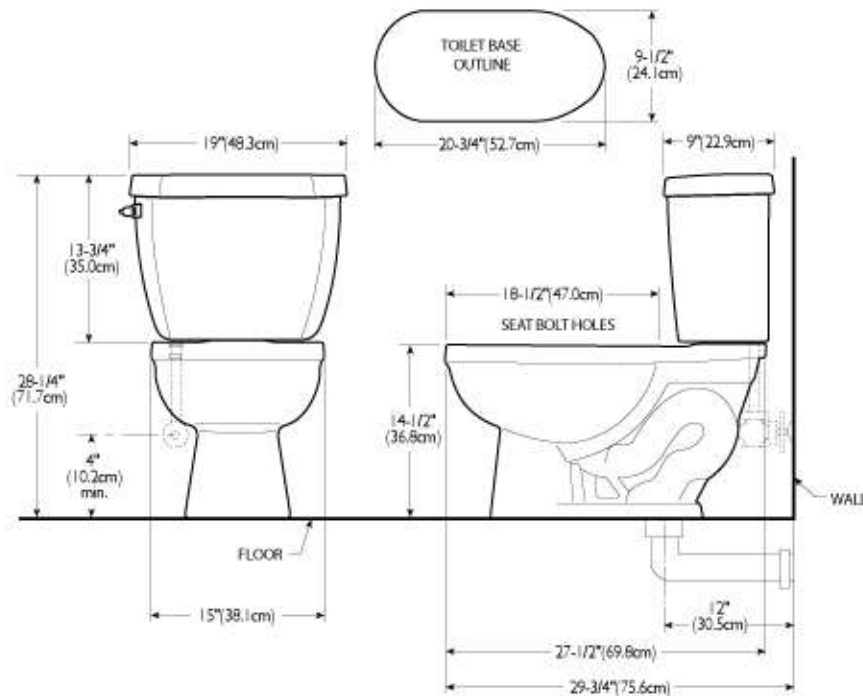

DIMENSIONS

THE DIMENSIONS CAN VARY +/- 1/4" (0.6 CM)

Complies with ASME A112.19.2M-1998

TORNADO	MODEL NO.	SKU NUMBER	DESCRIPTION	LIST PRICE			WEIGHT
				02 WHITE	03 BONE	07 BISCUIT	
Pressure Assist Toilet Tornado Bowl	3138	VOR313802V	Tornado bowl	356.90			53 lbs
T468 Tank	3468	VOR346802V	Unlined Tank Bolt down Lid 3458-02-SB <ul style="list-style-type: none"> • Rough In 12" • Lifetime warranty on Vitreous China • High gloss vitreous china • Less than 1.0 gpf/4.0 lpf • High-Efficiency Toilet (HET) 	356.90			37 lbs

DIMENSIONS
THE DIMENSIONS CAN VARY +/-1/4" (0.6 CM)

MAP APPROVED
700 GR.

TORNADO ADA Pressure-Assist Elongated	MODEL NO.	SKU NUMBER	DESCRIPTION	LIST PRICE			WEIGHT
				02 WHITE	03 BONE	07 BISCUIT	
Tornado Bowl ADA	3134	VOR313402V	Elongated High Efficiency Toilet	438.01			48 lbs
T468TANK	3468	VOR346802V	Bolt down Lid 3458-02-SB • Unlined Tank • Rough In 12" • Lifetime warranty on Vitreous China • Equipped with Sloan Flushmate IV • High efficiency toilet with Powerful Pressure-Assist 1.09pf/4.0 Lpf flush • Chrome-Plated Metal Flush Lever Ideal Hight ADA Compliant 16 1/2" high • 2 1/4" Fully Glazed Trapway Passes a 2" Ball	356.90			37 lbs

DIMENSIONS
THE DIMENSIONS CAN VARY +/-1/4" (0.6 CM)

MAP APPROVED
1000 GR.

ATENAS	MODEL NO.	SKU NUMBER	DESCRIPTION	LIST PRICE			WEIGHT
				02 WHITE	03 BONE	07 BISCUIT	
Wall mounted flushometer toilet Atenas Bowl	3108	VOR310802V	<ul style="list-style-type: none"> • Lifetime warranty on Vitreous China • High gloss vitreous china • ADA compliant - when installed at required height • 2 1/4" trapway 	307.15			51 lbs