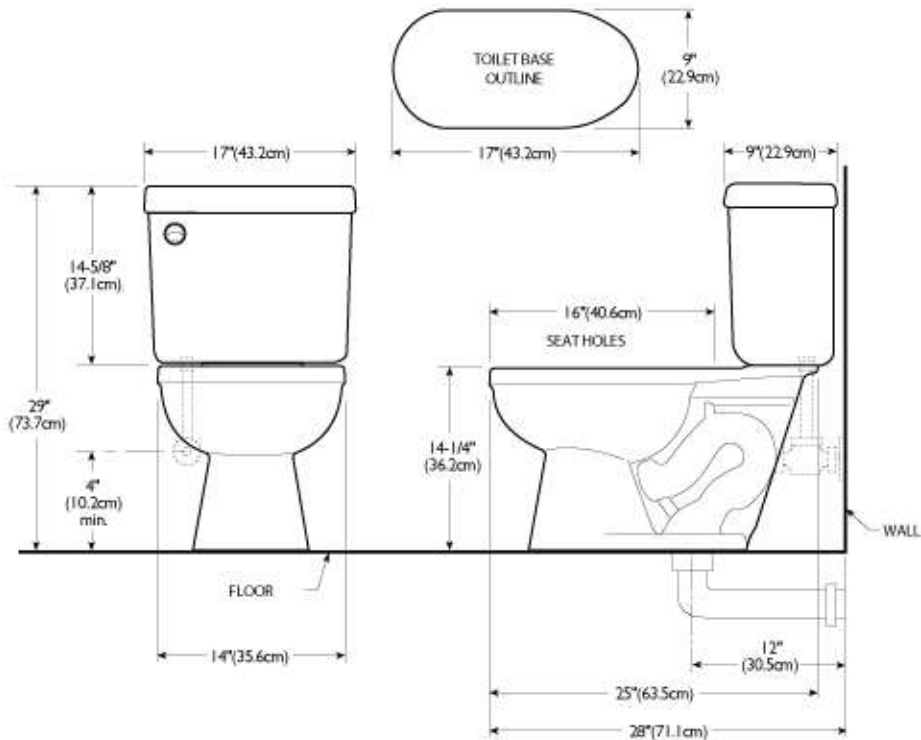

DIMENSIONS
THE DIMENSIONS CAN VARY +/-1/4" (0.6 CM)