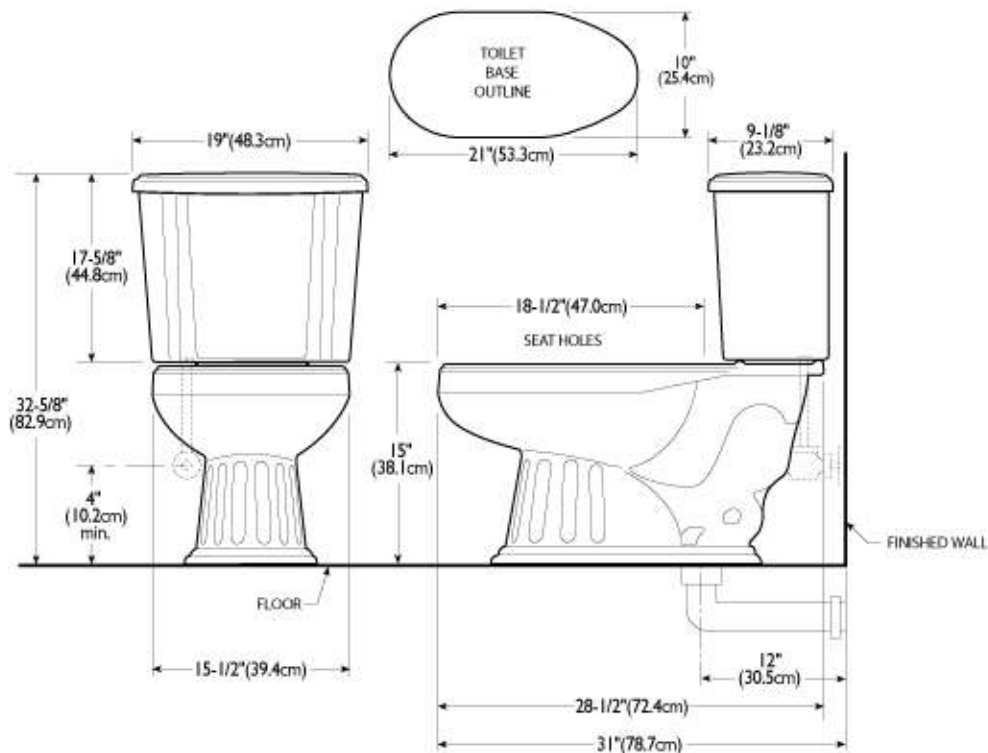

DIMENSIONS
THE DIMENSIONS CAN VARY +/-1/4" (0.6 CM)