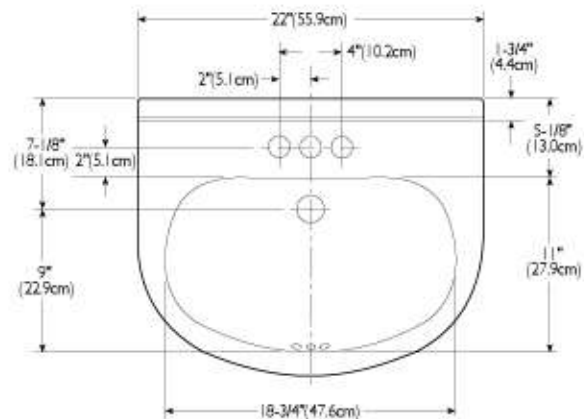

DIMENSIONS
THE DIMENSIONS CAN VARY +/- 1/4" (0.6 CM)

Complies with ASME A112.19.2M-1998