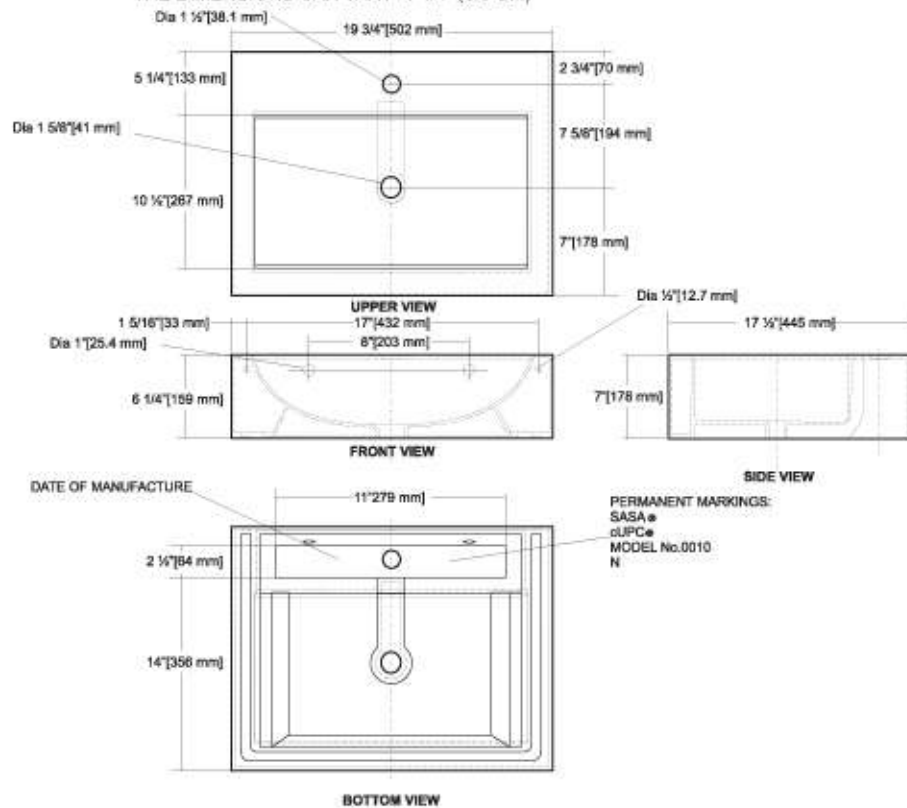

DIMENSIONS
THE DIMENSIONS CAN VARY +/-1/4" (0.6 CM)

Complies with ASME A112.19.2M-1998
Seat not included

VIENNA EL FLUX MODEL NO.	SKU NUMBER	DESCRIPTION	LIST PRICE			WEIGHT
			02 WHITE	03 BONE	07 BISCUIT	
Elongated Flushometer Bowl Vienna EL Flux Bowl 3115	VOR311502V	Flushometer bowl <ul style="list-style-type: none"> • Rough In 10" • Lifetime warranty on Vitreous China • Powerful and efficient: • 1.6 gpf/6.0 lpf • 2 1/4" trapway • 10" x 12" water surface • High gloss vitreous china • Comes equipped with a 1-1/2" brass top spud 	262.80			46 lbs

DIMENSIONS
THE DIMENSIONS CAN VARY $\pm 1/4$ " (0.6 CM)

Complies with ASME A112.19.2M-1998

BOLONIA	MODEL NO.	SKU NUMBER	DESCRIPTION	LIST PRICE			WEIGHT
				02 WHITE	03 BONE	07 BISCUIT	
	5335	5335-02-V	<ul style="list-style-type: none"> Contemporary-Style Vessel LifeTime Warranty on Vitreous China High-Gloss Vitreous China-Durable, Nonporous 	791.70			44 lb

DIMENSIONS
THE DIMENSIONS CAN VARY +/-1/4" (0.6 CM)

Complies with ASME A112.19.2M-1998

Kahlo	MODEL NO.	SKU NUMBER	DESCRIPTION	LIST PRICE			WEIGHT
				02 WHITE	03 BONE	07 BISCUIT	
Vessel Lavatory Kahlo	3330	3330-02-V	<ul style="list-style-type: none"> • Contemporary-Style Vessel • LifeTime Warranty on Vitreous China • High-Gloss Vitreous China-Durable, Nonporous 	378			14 lb

DIMENSIONS
THE DIMENSIONS CAN VARY +/-1/4" (0.6 CM)

Complies with ASME A112.19.2M-1998