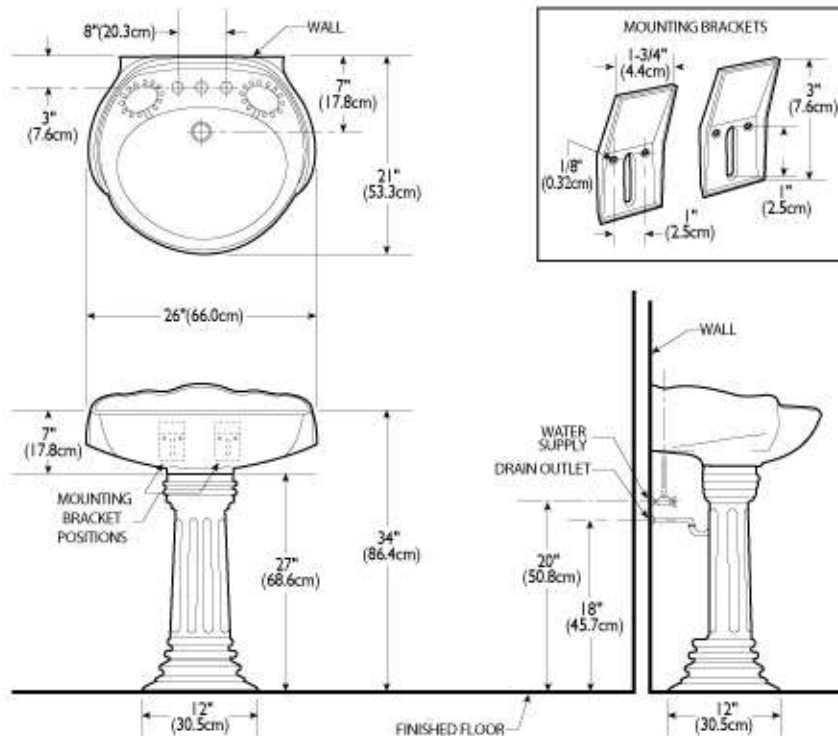

DIMENSIONS
THE DIMENSIONS CAN VARY +/- 1/4" (0.6 CM)

Complies with ASME A112.19.2M-1998