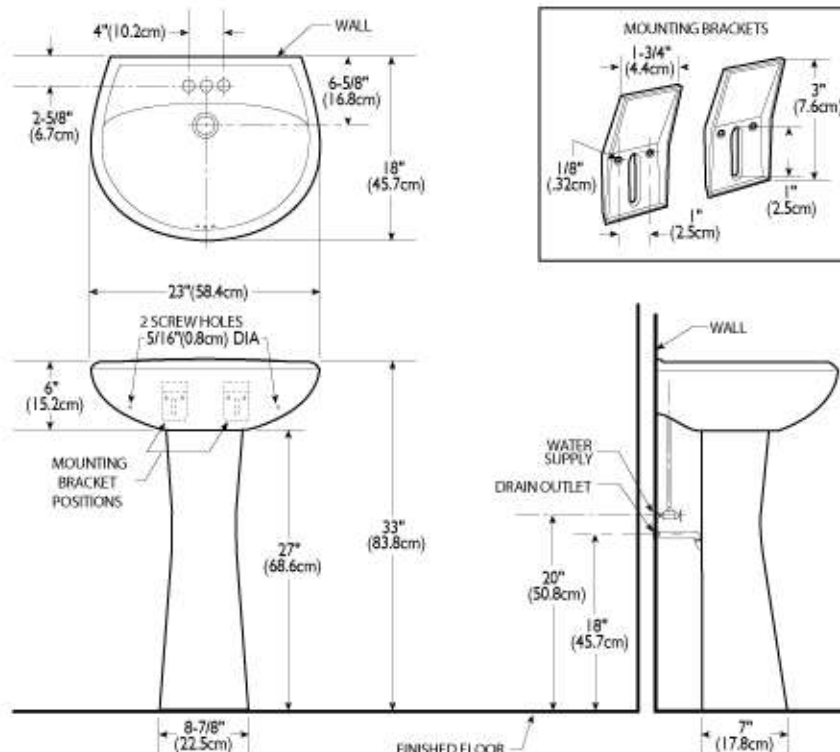

DIMENSIONS
THE DIMENSIONS CAN VARY +/- 1/4" (0.6 CM)

Complies with ASME A112.19.2M-1998

CORAL	MODEL NO.	SKU NUMBER	DESCRIPTION	LIST PRICE			WEIGHT
				02 WHITE	03 BONE	07 BISCUIT	
Pedestal Lavatory Coral Pedestal	3509	VOR350902V VOR350903V VOR350907V	Pedestal leg	173.04	201.16	201.16	18 lbs
Coral Basin	3536	VOR353602V VOR353603V VOR353607V	4" C-C	217.38	250.91	250.91	37 lbs
	3537	VOR353702V VOR353703V VOR353707V	8" C-C	217.38	250.91	250.91	37 lbs
	3538	VOR353802V VOR353803V VOR353807V	Single Hole	217.38	250.91	250.91	37 lbs

DIMENSIONS
THE DIMENSIONS CAN VARY +/-1/4" (0.6 CM)

Complies with ASME A112.19.2M-1998

SENNA/VIENNA	MODEL NO.	SKU NUMBER	DESCRIPTION	LIST PRICE			WEIGHT	
				02 WHITE	03 BONE	07 BISCUIT		
	Pedestal Lavatory Vienna Pedestal	3510	Pedestal leg	89.76	110.31		19 lbs	
	Senna Basin	3539	VOR351002V VOR351003V VOR351007V	4" C-C	105.99	123.29	110.31	32 lbs
			VOR353902V VOR353903V VOR353907V	8" C-C	105.99	123.29	123.29	32 lbs
			VOR354502V VOR354503V VOR354507V	Single hole	105.99	123.29	123.29	32 lbs
	3547	VOR354702V VOR354703V VOR354707V				123.29		
				<ul style="list-style-type: none"> • Dimensions 23" x 18" (basin) • Lifetime warranty on Vitreous China • High gloss vitreous china • Hidden front overflow 				

DIMENSIONS
THE DIMENSIONS CAN VARY +/-1/4" (0.6 CM)

Complies with ASME A112.19.2M-1998

VIENNA/VIENNA	MODEL NO.	SKU NUMBER	DESCRIPTION	LIST PRICE			WEIGHT
				02 WHITE	03 BONE	07 BISCUIT	
Pedestal Lavatory Vienna Pedestal	3510	VOR351002V VOR351003V VOR351007V	Pedestal leg	89.76	110.31	110.31	19 lbs
Vienna Basin	3321	VOR332102V VOR332103V VOR332107V	4" C-C <ul style="list-style-type: none"> • Dimensions 20" x 17" (basin) • Lifetime warranty on Vitreous China • High gloss vitreous china • Hidden front overflow 	95.17	110.31	110.31	31 lbs