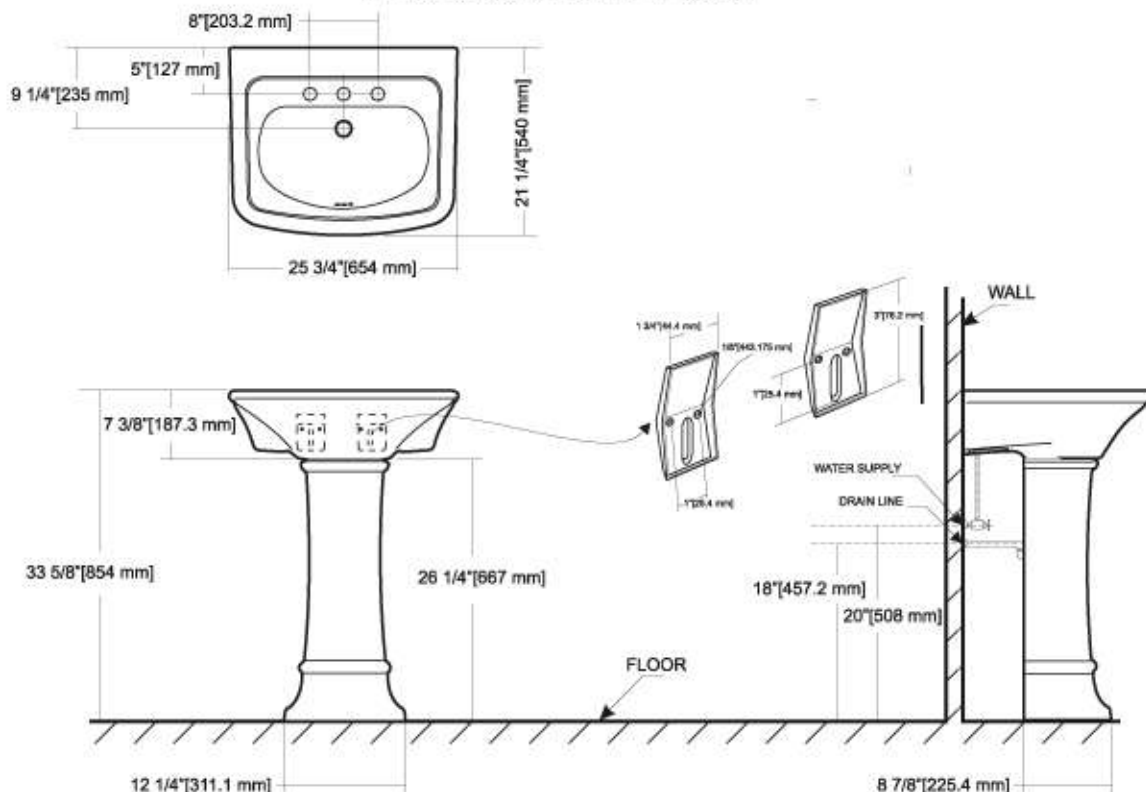

DIMENSIONS
THE DIMENSIONS CAN VARY +/- 1/4" (0.6 CM)

Complies with ASME A112.19.2M-1998