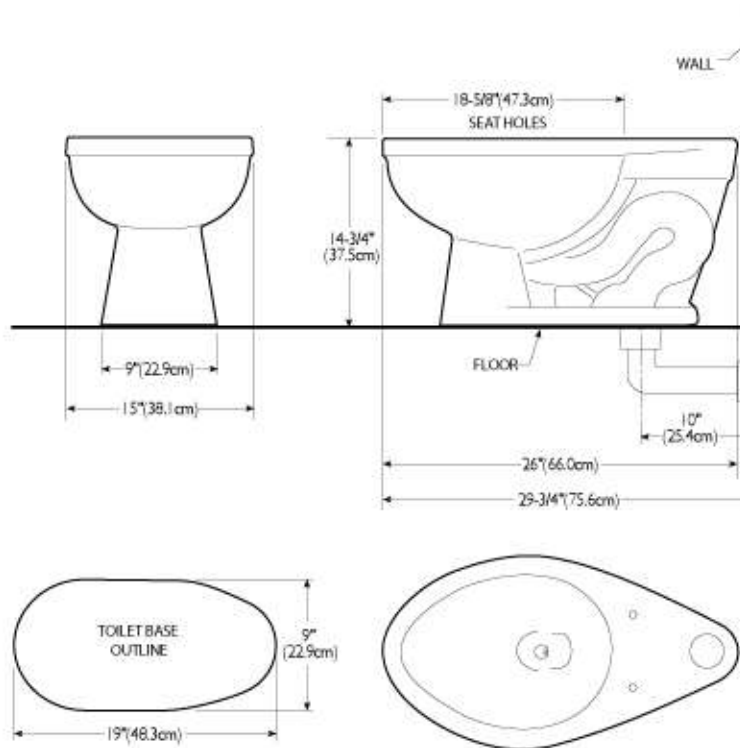

DIMENSIONS
THE DIMENSIONS CAN VARY +/-1/4" (0.6 CM)

MAP APPROVED
1000 GR.

ATENAS	MODEL NO.	SKU NUMBER	DESCRIPTION	LIST PRICE			WEIGHT
				02 WHITE	03 BONE	07 BISCUIT	
Wall mounted flushometer toilet Atenas Bowl	3108	VOR310802V	<ul style="list-style-type: none"> • Lifetime warranty on Vitreous China • High gloss vitreous china • ADA compliant - when installed at required height • 2 1/4" trapway 	307.15			51 lbs

DIMENSIONS
THE DIMENSIONS CAN VARY +/-1/4" (0.6 CM)

Complies with ASME A112.19.2M-1998
Seat not included

VIENNA EL FLUX MODEL NO.	SKU NUMBER	DESCRIPTION	LIST PRICE			WEIGHT
			02 WHITE	03 BONE	07 BISCUIT	
Elongated Flushometer Bowl Vienna EL Flux Bowl 3115	VOR311502V	Flushometer bowl <ul style="list-style-type: none"> • Rough In 10" • Lifetime warranty on Vitreous China • Powerful and efficient: • 1.6 gpf/6.0 lpf • 2 1/4" trapway • 10" x 12" water surface • High gloss vitreous china • Comes equipped with a 1-1/2" brass top spud 	262.80			46 lbs

DIMENSIONS
THE DIMENSIONS CAN VARY +/- 1/4" (0.6 CM)

VERONA	MODEL NO.	SKU NUMBER	DESCRIPTION	LIST PRICE			WEIGHT
				02 WHITE	03 BONE	07 BISCUIT	
Integral Trap Urinal Verona Urinal	3620	VOR362002V	Urinal <ul style="list-style-type: none"> • Lifetime warranty on Vitreous China • Powerful and efficient: • 1.0 gpf/3.8 lpf • High gloss vitreous china • Comes equipped with a 3/4" brass top spud & 2" brass outlet spud • A.D.A. compliant 	473.70			52 lbs

DIMENSIONS
THE DIMENSIONS CAN VARY $\pm 1/4$ " (0.6 CM)

Complies with ASME A112.19.2M-1998

BOLONIA	MODEL NO.	SKU NUMBER	DESCRIPTION	LIST PRICE			WEIGHT
				02 WHITE	03 BONE	07 BISCUIT	
	5335	5335-02-V	<ul style="list-style-type: none"> Contemporary-Style Vessel LifeTime Warranty on Vitreous China High-Gloss Vitreous China-Durable, Nonporous 	791.70			44 lb