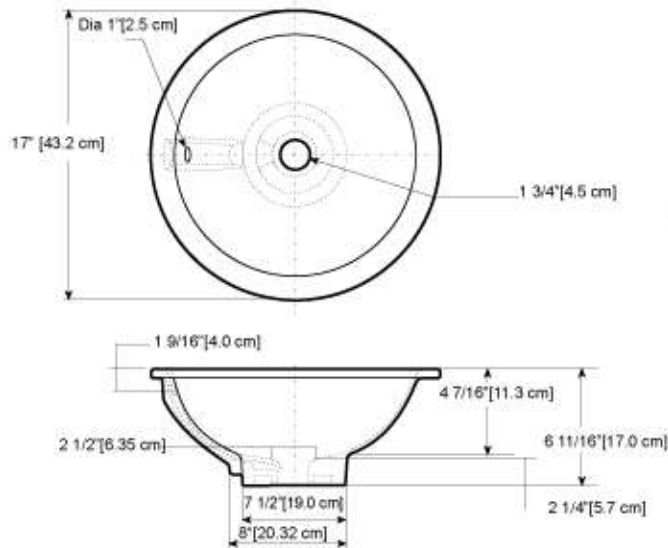

DIMENSIONS
THE DIMENSIONS CAN VARY +/-1/4" (0.6 CM)

Complies with ASME A112.19.2M-1998

MELANIE	MODEL NO.	SKU NUMBER	DESCRIPTION	LIST PRICE			WEIGHT
				02 WHITE	03 BONE	07 BISCUIT	
Vessel Melanie Vessel	5319	VOR531902V	<ul style="list-style-type: none"> • Lifetime warranty on Vitreous China • High gloss vitreous china • Dimensions 15 1/2" x 6 3/4" 	367.71			19 lbs

DIMENSIONS
THE DIMENSIONS CAN VARY +/-1/4" (0.6 CM)

Complies with ASME A112.19.2M-1998

MANON	MODEL NO.	SKU NUMBER	DESCRIPTION	LIST PRICE			WEIGHT
				02 WHITE	03 BONE	07 BISCUIT	
Vessel Manon Vessel	5305	VOR530502V	<ul style="list-style-type: none"> • Lifetime warranty on Vitreous China • High gloss vitreous china • Dimensions 17" x 6 11/16" 	367.71			15 lbs

DIMENSIONS
THE DIMENSIONS CAN VARY +/- 1/4" (0.6 CM)

PERMANENT MARKINGS:
VORTENS or SASA
cUPC[®]
MODEL No. 5305
N
DATE OF MANUFACTURE

Complies with ASME A112.19.2M-1998

GEMINIS	MODEL NO.	SKU NUMBER	DESCRIPTION	LIST PRICE			WEIGHT
				02 WHITE	03 BONE	07 BISCUIT	
Wall Hung Lavatory Geminis Basin	3590	VOR359002V	4" C-C • Dimensions 19" x 16" • Lifetime warranty on Vitreous China • High gloss vitreous china • Hidden front overflow	105.99	123.29		30 lbs

DIMENSIONS
THE DIMENSIONS CAN VARY +/- 1/4" (0.6 CM)

Complies with ASME A112.19.2M-1998

GEMINIS II	MODEL NO.	SKU NUMBER	DESCRIPTION	LIST PRICE			WEIGHT
				02 WHITE	03 BONE	07 BISCUIT	
Wall Hung Lavatory Geminis II Basin	3584	VOR358402V	4" C-C <ul style="list-style-type: none"> • Dimensions 17" x 14" • Lifetime warranty on Vitreous China • High gloss vitreous china • Hidden front overflow • Compact model perfect for small washroom 	111.39	139.51		19 lbs