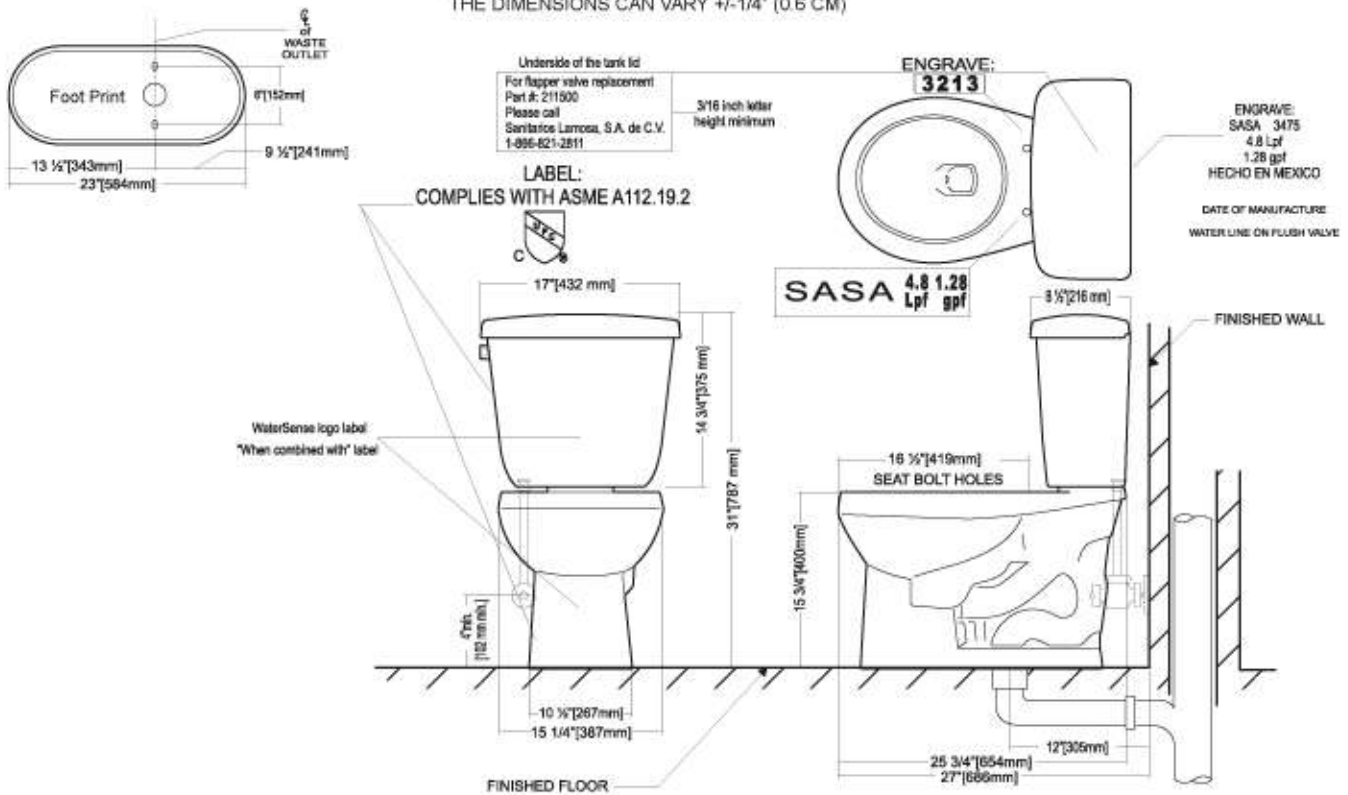

DIMENSIONS
THE DIMENSIONS CAN VARY +/-1/4" (0.6 CM)

Complies with ASME A112.19.2M-1998
Seat included.

Prices subject to change without notice. Taxes not included.