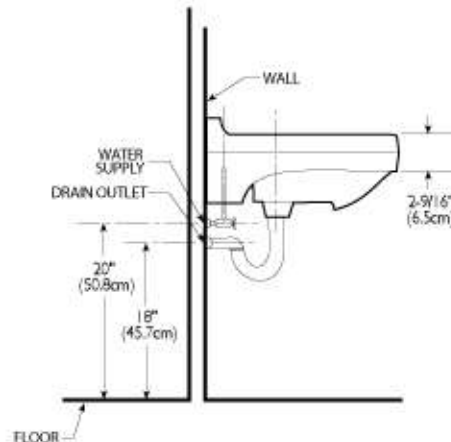

DIMENSIONS
THE DIMENSIONS CAN VARY +/-1/4" (0.6 CM)

Complies with ASME A112.19.2M-1998

MELANIE	MODEL NO.	SKU NUMBER	DESCRIPTION	LIST PRICE			WEIGHT
				02 WHITE	03 BONE	07 BISCUIT	
Vessel Melanie Vessel	5319	VOR531902V	<ul style="list-style-type: none"> • Lifetime warranty on Vitreous China • High gloss vitreous china • Dimensions 15 1/2" x 6 3/4" 	367.71			19 lbs

DIMENSIONS
THE DIMENSIONS CAN VARY +/-1/4" (0.6 CM)

Complies with ASME A112.19.2M-1998

MANON	MODEL NO.	SKU NUMBER	DESCRIPTION	LIST PRICE			WEIGHT
				02 WHITE	03 BONE	07 BISCUIT	
Vessel Manon Vessel	5305	VOR530502V	<ul style="list-style-type: none"> • Lifetime warranty on Vitreous China • High gloss vitreous china • Dimensions 17" x 6 11/16" 	367.71			15 lbs

DIMENSIONS
THE DIMENSIONS CAN VARY +/- 1/4" (0.6 CM)

PERMANENT MARKINGS:
VORTENS or SASA
cUPC[®]
MODEL No. 5305
N
DATE OF MANUFACTURE

Complies with ASME A112.19.2M-1998

GEMINIS	MODEL NO.	SKU NUMBER	DESCRIPTION	LIST PRICE			WEIGHT
				02 WHITE	03 BONE	07 BISCUIT	
Wall Hung Lavatory Geminis Basin	3590	VOR359002V	4" C-C • Dimensions 19" x 16" • Lifetime warranty on Vitreous China • High gloss vitreous china • Hidden front overflow	105.99	123.29		30 lbs

DIMENSIONS
THE DIMENSIONS CAN VARY +/- 1/4" (0.6 CM)

Complies with ASME A112.19.2M-1998

GEMINIS II	MODEL NO.	SKU NUMBER	DESCRIPTION	LIST PRICE			WEIGHT
				02 WHITE	03 BONE	07 BISCUIT	
Wall Hung Lavatory Geminis II Basin	3584	VOR358402V	4" C-C <ul style="list-style-type: none"> • Dimensions 17" x 14" • Lifetime warranty on Vitreous China • High gloss vitreous china • Hidden front overflow • Compact model perfect for small washroom 	111.39	139.51		19 lbs