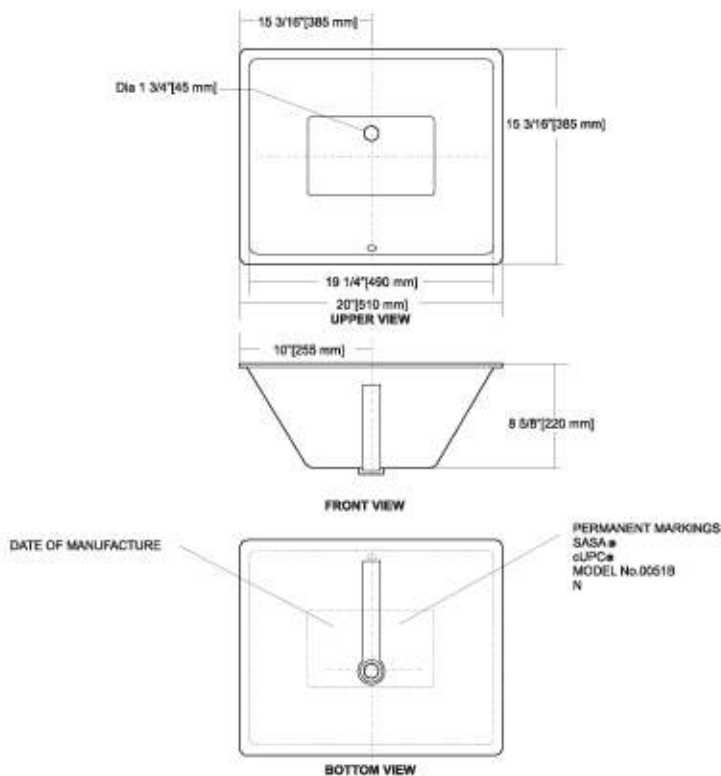

DIMENSIONS
THE DIMENSIONS CAN VARY +/-1/4" (0.6 CM)

Complies with ASME A112.19.2M-1998

Spoletto	MODEL NO.	SKU NUMBER	DESCRIPTION	LIST PRICE			WEIGHT
				02 WHITE	03 BONE	07 BISCUIT	
Vessel Lavatory Spoletto	5338	5338-02-V	<ul style="list-style-type: none"> Contemporary-Style Vessel LifeTime Warranty on Vitreous China High-Gloss Vitreous China-Durable, Nonporous 	423.18			45lb

DIMENSIONS
THE DIMENSIONS CAN VARY +/-1/4" (0.6 CM)

FRONT VIEW

Complies with ASME A112.19.2M-1998

Tiziano	MODEL NO.	SKU NUMBER	DESCRIPTION	LIST PRICE			WEIGHT
				02 WHITE	03 BONE	07 BISCUIT	
Vessel Lavatory Tiziano 	3332	3332-02-V	<ul style="list-style-type: none"> • Contemporary-Style Vessel • LifeTime Warranty on Vitreous China • High-Gloss Vitreous China-Durable, Nonporous 	469.80			19 lb

DIMENSIONS
THE DIMENSIONS CAN VARY +/- 1/4" (0.6 CM)

Complies with ASME A112.19.2M-1998

Torino	MODEL NO.	SKU NUMBER	DESCRIPTION	LIST PRICE			WEIGHT
				02 WHITE	03 BONE	07 BISCUIT	
Vessel Lavatory Torino	5336	5336-02-V	<ul style="list-style-type: none"> • Contemporary-Style Vessel • LifeTime Warranty on Vitreous China • High-Gloss Vitreous China-Durable, Nonporous 	612			24 lb

DIMENSIONS
THE DIMENSIONS CAN VARY +/-1/4" (0.6 CM)

Complies with ASME A112.19.2M-1998