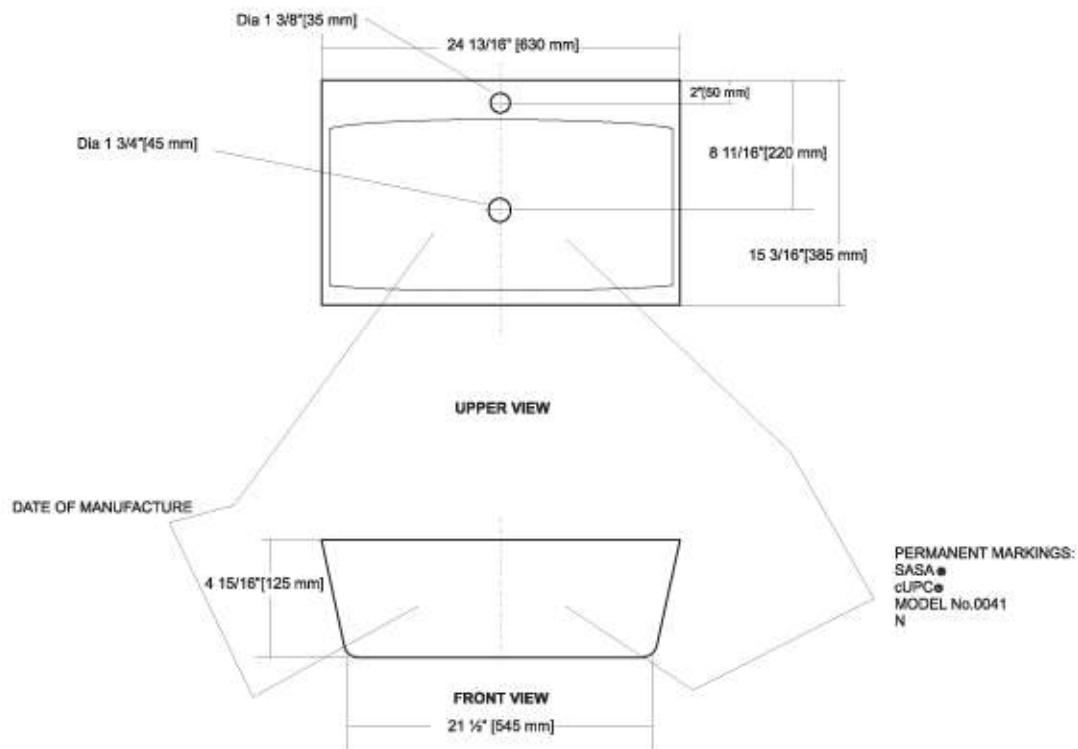

Sardinero	MODEL NO.	SKU NUMBER	DESCRIPTION	LIST PRICE			WEIGHT
				02 WHITE	03 BONE	07 BISCUIT	
Vessel Lavatory Sardinero	5337	5337-02-V	- Contemporary-Style Vessel - LifeTime Warranty on Vitreous China - High-Gloss Vitreous China-Durable, Nonporous	529.20			33 lb

DIMENSIONS
THE DIMENSIONS CAN VARY +/-1/4" (0.6 CM)

Complies with ASME A112.19.2M-1998