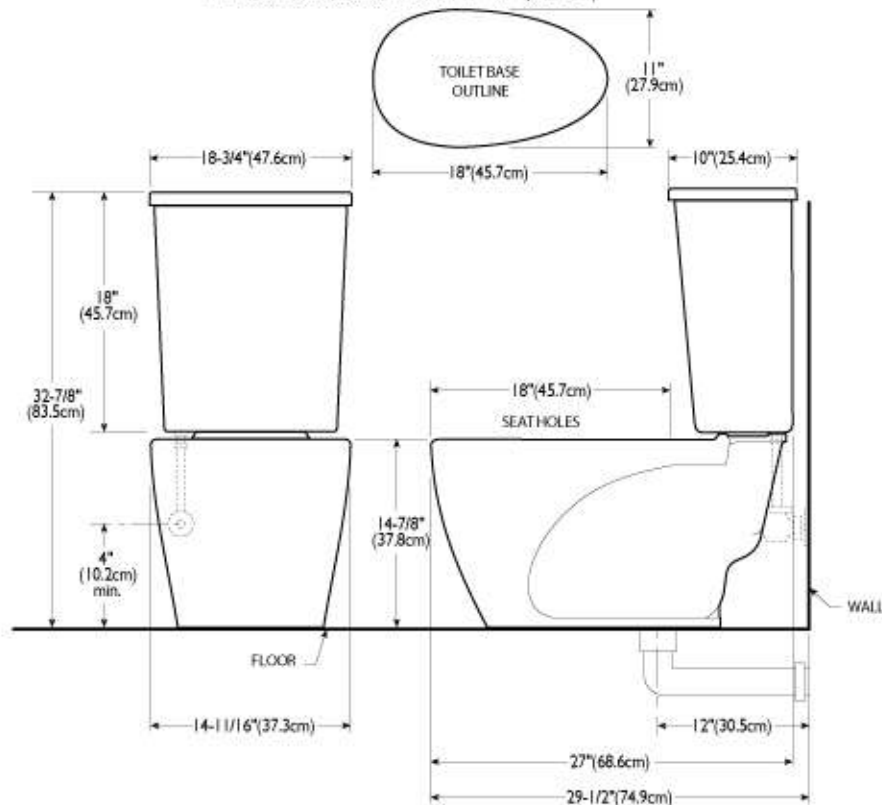

DIMENSIONS
THE DIMENSIONS CAN VARY +/-1/4" (0.6 CM)

RHODAS	MODEL NO.	SKU NUMBER	DESCRIPTION	LIST PRICE			WEIGHT
				02 WHITE	03 BONE	07 BISCUIT	
 <p>Elongated Toilet Rhodas Bowl</p>	3123	VOR312302V VOR312303V VOR312307V	<ul style="list-style-type: none"> •Dual Flush 4 lpf/6 lpf •Rough in 12" •Lifetime Warranty on Vitreous China •Comfort Height 	352.80	405.17	405.17	117 lbs
	3436 Tank	3436		VOR343602V VOR343603V VOR343607V	346.08	397.45	

DIMENSIONS
THE DIMENSIONS CAN VARY +/-1/4" (0.6 CM)

MAP APPROVED
550 GR.

DALI	MODEL NO.	SKU NUMBER	DESCRIPTION	LIST PRICE			WEIGHT
				02 WHITE	03 BONE	07 BISCUIT	
Elongated Toilet Dali Bowl	5101	VOR510102V VOR510103V VOR510107V		410.97	448.82	448.82	117 lbs
Dali Tank	5201	VOR520102V VOR520103V VOR520107V		448.82	497.49	497.49	
For ordering purposes, please use this part number	5928	VOR592802V VOR592803V VOR592807V	<ul style="list-style-type: none"> • Push-button Flush on top of tank lid • High Gloss Vitreous China • Seat included • 4 and 6 lt 				

DIMENSIONS
THE DIMENSIONS CAN VARY +/- 1/4" (0.6 CM)

Complies with ASME A112.19.2M-1998
Seat included.

Prices subject to change without notice. Taxes not included.

DELFO	MODEL NO.	SKU NUMBER	DESCRIPTION	LIST PRICE			WEIGHT
				02 WHITE	03 BONE	07 BISCUIT	
	3130	VOR313002V VOR313003V VOR313007V	<ul style="list-style-type: none"> • Rough In 12" • Lifetime warranty on Vitreous China • Dual Flush 4 lpf/6 lpf • Ideal Height A.D.A. Compliant 16 1/2" high • Concealed Trap for easy cleaning • Soft Close Toilet Seat Included • High-gloss Vitreous China-Durable non porous 	892.50	1,060.50		110 lbs