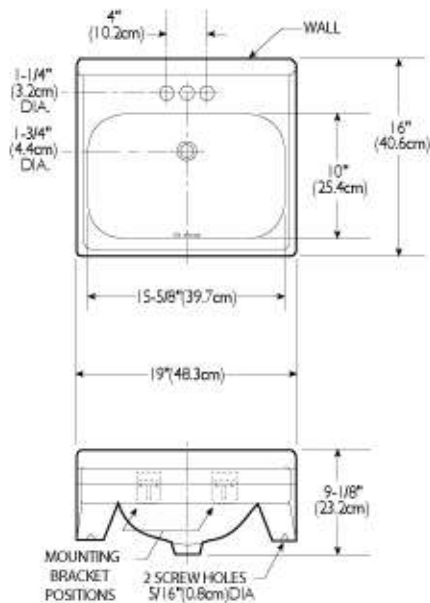

DIMENSIONS
THE DIMENSIONS CAN VARY +/-1/4" (0.6 CM)

Complies with ASME A112.19.2M-1998

MELANIE	MODEL NO.	SKU NUMBER	DESCRIPTION	LIST PRICE			WEIGHT
				02 WHITE	03 BONE	07 BISCUIT	
Vessel Melanie Vessel	5319	VOR531902V	<ul style="list-style-type: none"> • Lifetime warranty on Vitreous China • High gloss vitreous china • Dimensions 15 1/2" x 6 3/4" 	367.71			19 lbs

DIMENSIONS
THE DIMENSIONS CAN VARY +/-1/4" (0.6 CM)

Complies with ASME A112.19.2M-1998

MANON	MODEL NO.	SKU NUMBER	DESCRIPTION	LIST PRICE			WEIGHT
				02 WHITE	03 BONE	07 BISCUIT	
Vessel Manon Vessel	5305	VOR530502V	<ul style="list-style-type: none"> • Lifetime warranty on Vitreous China • High gloss vitreous china • Dimensions 17" x 6 11/16" 	367.71			15 lbs

DIMENSIONS
THE DIMENSIONS CAN VARY +/- 1/4" (0.6 CM)

PERMANENT MARKINGS:
VORTENS or SASA
cUPC[®]
MODEL No. 5305
N
DATE OF MANUFACTURE

Complies with ASME A112.19.2M-1998

GEMINIS	MODEL NO.	SKU NUMBER	DESCRIPTION	LIST PRICE			WEIGHT
				02 WHITE	03 BONE	07 BISCUIT	
Wall Hung Lavatory Geminis Basin	3590	VOR359002V	4" C-C • Dimensions 19" x 16" • Lifetime warranty on Vitreous China • High gloss vitreous china • Hidden front overflow	105.99	123.29		30 lbs

DIMENSIONS
THE DIMENSIONS CAN VARY +/- 1/4" (0.6 CM)

Complies with ASME A112.19.2M-1998

GEMINIS II	MODEL NO.	SKU NUMBER	DESCRIPTION	LIST PRICE			WEIGHT
				02 WHITE	03 BONE	07 BISCUIT	
Wall Hung Lavatory Geminis II Basin	3584	VOR358402V	4" C-C <ul style="list-style-type: none"> • Dimensions 17" x 14" • Lifetime warranty on Vitreous China • High gloss vitreous china • Hidden front overflow • Compact model perfect for small washroom 	111.39	139.51		19 lbs