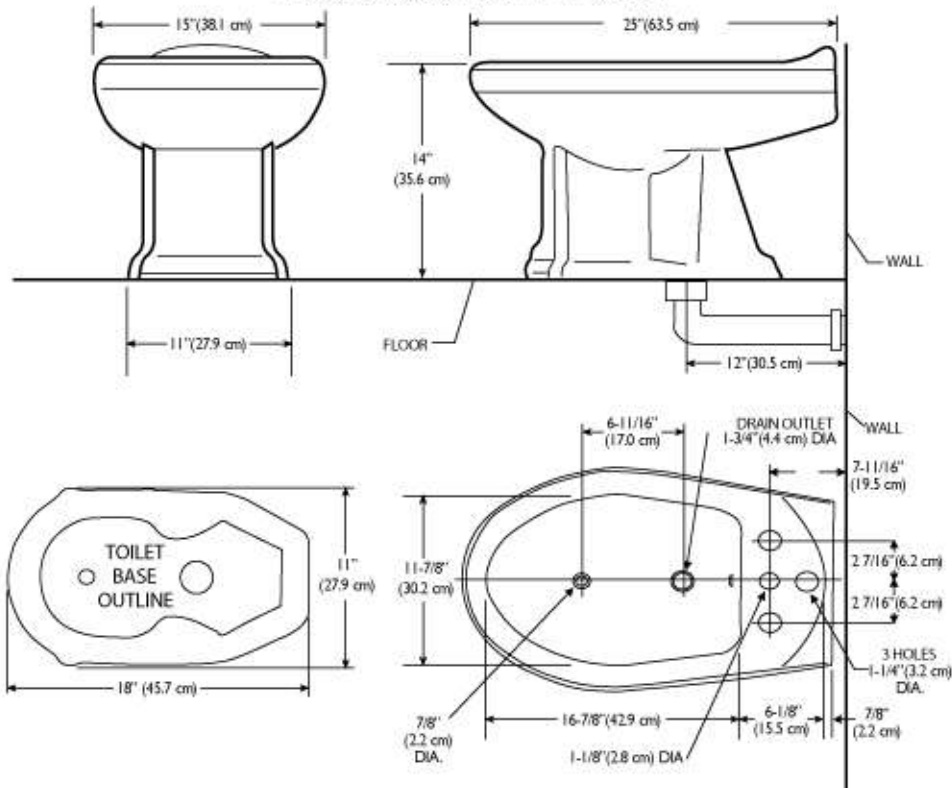

DIMENSIONS
THE DIMENSIONS CAN VARY +/-1/4" (0.6 CM)

HURRICANE ADA	MODEL NO.	SKU NUMBER	DESCRIPTION	LIST PRICE			WEIGHT
				02 WHITE	03 BONE	07 BISCUIT	
Elongated Toilet							
Hurricane ADA Bowl	3140	VOR314002V VOR314003V VOR314007V		346.50	404.25	404.25	59 lbs
3473 Tank	3473	VOR347302V VOR347303V VOR347307V	<ul style="list-style-type: none"> • 1.28 gpf/4.8 lpf • 3" Flush valve • Rough in 12" • Lifetime Warranty on Vitreous China • Comfort Height 	352.28	410.03	410.03	33 lbs

DIMENSIONS
THE DIMENSIONS CAN VARY +/- 1/4" (0.6 CM)

MAP APPROVED
450 GR.

GENOVA	MODEL NO.	SKU NUMBER	DESCRIPTION	LIST PRICE			WEIGHT
				02 WHITE	03 BONE	07 BISCUIT	
Bidet Genova Bidet	4400	VOR440002V VOR440003V VOR440007V	Bidet <ul style="list-style-type: none"> • Lifetime warranty on Vitreous China • High gloss vitreous china • 3 holes bidet 	431.52	485.59	485.59	57 lbs

DIMENSIONS
THE DIMENSIONS CAN VARY +/-1/4" (0.6 CM)

Complies with ASME A112.19.2M-1998

GENOVA	MODEL NO.	SKU NUMBER	DESCRIPTION	LIST PRICE			WEIGHT
				02 WHITE	03 BONE	07 BISCUIT	
 <p>Genova Pedestal</p> <p>Genova Basin</p> <ul style="list-style-type: none"> • Dimensions 26" x 20" (basin) • Lifetime warranty on Vitreous China • High gloss vitreous china • Hidden front overflow • Contemporary style lavatory 	3519	VOR351902V VOR351903V VOR351907V	Pedestal leg	222.79	249.83	249.83	21 lbs
	3556	VOR355602V VOR355603V VOR355607V	4" C-C	340.67	374.67	374.67	44 lbs
	3557	VOR355702V VOR355703V VOR355707V	8" C-C	340.67	374.67	374.67	44 lbs
	3558	VOR355802V VOR355803V VOR355807V	Single hole	340.67	374.67	374.67	44 lbs