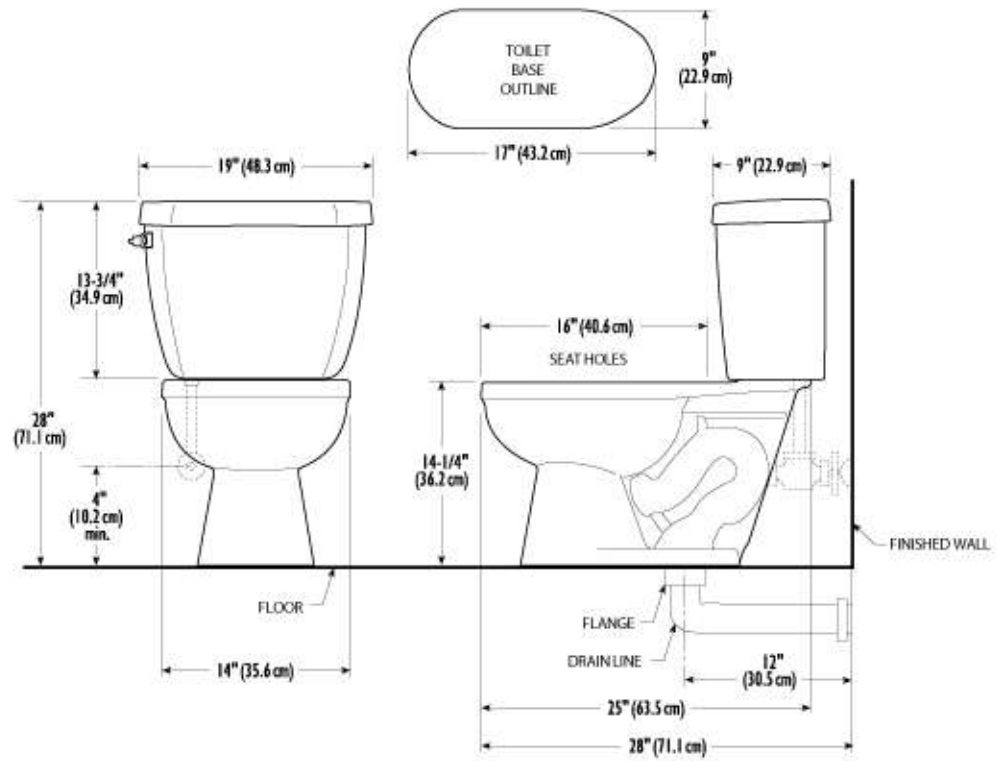

VIENNA RF	MODEL NO.	SKU NUMBER	DESCRIPTION	LIST PRICE			WEIGHT
				02 WHITE	03 BONE	07 BISCUIT	
Round Front Toilet Vienna II RF bowl	3208	VOR320802V VOR320803V VOR320807V	Round front bowl	92.56	108.36	108.36	41 lbs
T464 Tank 	3464	VOR346402R VOR346403R VOR346407R	Unlined Tank	141.09	164.80	164.80	33 lbs
		VOR346402S VOR346403S VOR346407S	Lined Tank	169.31	198.66	198.66	33 lbs
		VOR346402F VOR346403F VOR346407F	gpf/13.0 lpf, lined tank	169.31	198.66	198.66	33 lbs

DIMENSIONS
THE DIMENSIONS CAN VARY +/-1/4" (0.6 CM)

MAP APPROVED
600 GR.