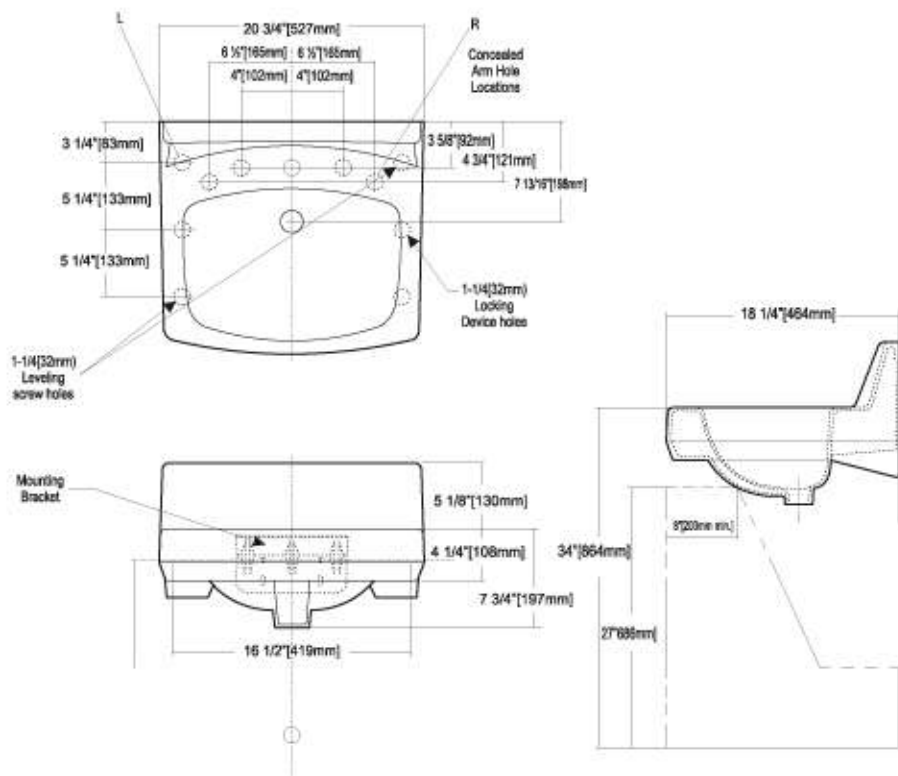

DIMENSIONS

THE DIMENSIONS CAN VARY +/- 1/4" (0.6 CM)

Complies with ASME A112.19.2M-1998