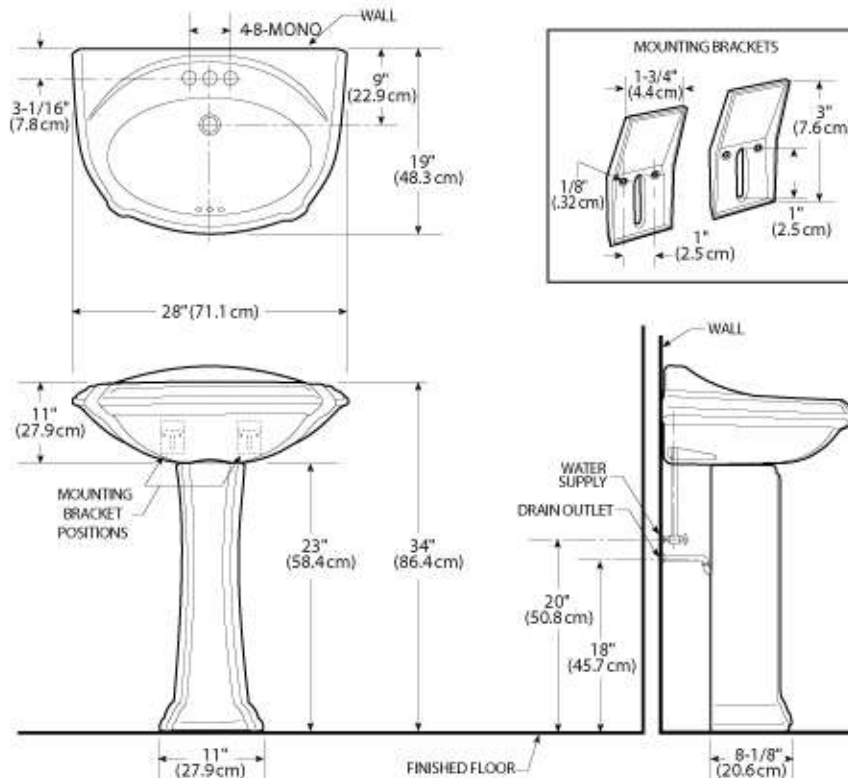

GENOVA	MODEL NO.	SKU NUMBER	DESCRIPTION	LIST PRICE			WEIGHT
				02 WHITE	03 BONE	07 BISCUIT	
Genova Pedestal Genova Basin • Dimensions 26" x 20" (basin) • Lifetime warranty on Vitreous China • High gloss vitreous china • Hidden front overflow • Contemporary style lavatory	3519	VOR351902V VOR351903V VOR351907V	Pedestal leg	222.79	249.83	249.83	21 lbs
	3556	VOR355602V VOR355603V VOR355607V	4" C-C	340.67	374.67	374.67	44 lbs
	3557	VOR355702V VOR355703V VOR355707V	8" C-C	340.67	374.67	374.67	44 lbs
	3558	VOR355802V VOR355803V VOR355807V	Single hole	340.67	374.67	374.67	44 lbs

DIMENSIONS
THE DIMENSIONS CAN VARY +/-1/4" (0.6 CM)

Complies with ASME A112.19.2M-1998