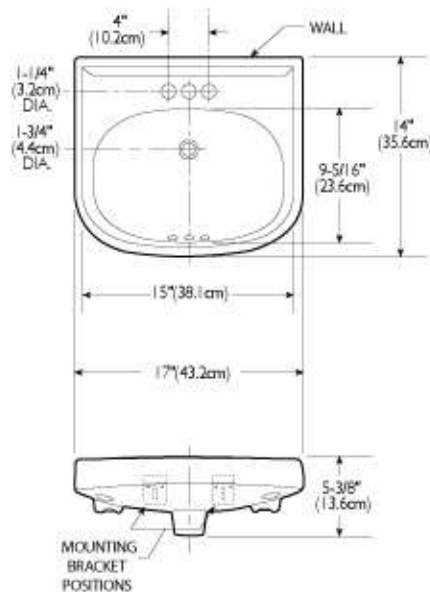

DIMENSIONS
THE DIMENSIONS CAN VARY +/- 1/4" (0.6 CM)

Complies with ASME A112.19.2M-1998