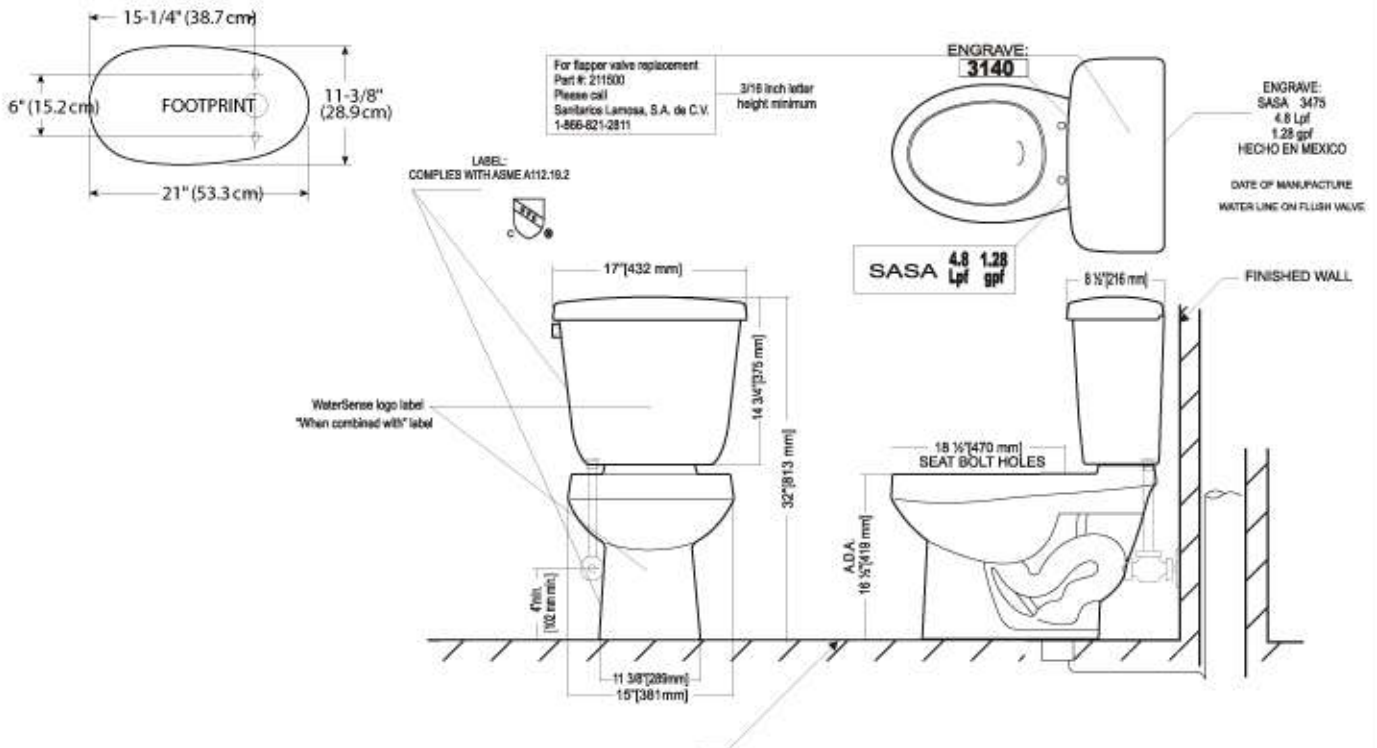

DIMENSIONS
THE DIMENSIONS CAN VARY +/-1/4" (0.6 CM)

Complies with ASME A112.19.2M-1998
Seat included.

Prices subject to change without notice. Taxes not included.