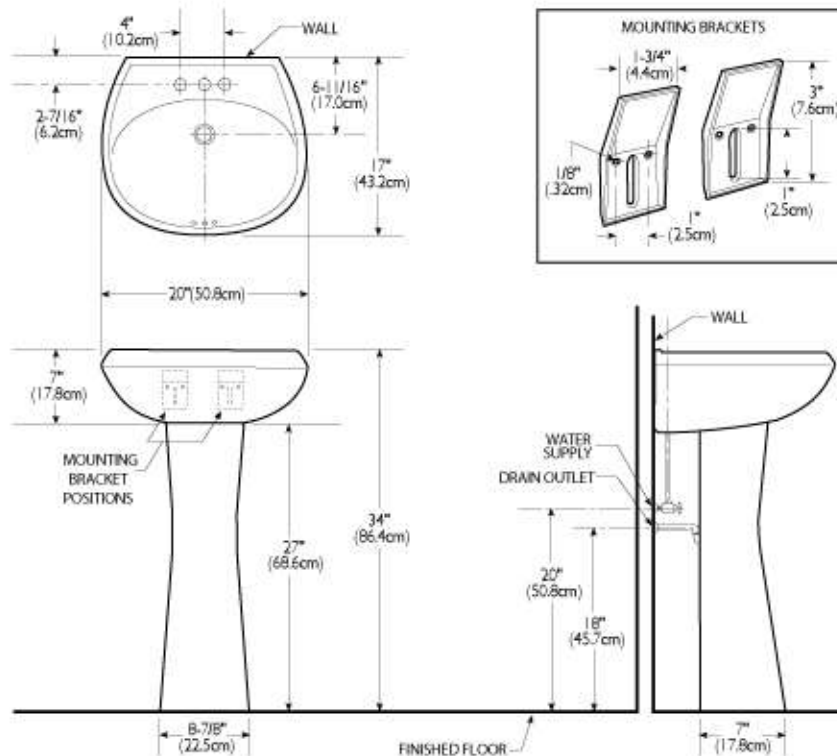

DIMENSIONS
THE DIMENSIONS CAN VARY +/-1/4" (0.6 CM)

Complies with ASME A112.19.2M-1998

SENNA/VIENNA	MODEL NO.	SKU NUMBER	DESCRIPTION	LIST PRICE			WEIGHT	
				02 WHITE	03 BONE	07 BISCUIT		
	Pedestal Lavatory Vienna Pedestal	3510	Pedestal leg	89.76	110.31		19 lbs	
	Senna Basin	3539	VOR351002V VOR351003V VOR351007V	4" C-C	105.99	123.29	110.31	32 lbs
			VOR353902V VOR353903V VOR353907V	8" C-C	105.99	123.29	123.29	32 lbs
			VOR354502V VOR354503V VOR354507V	Single hole	105.99	123.29	123.29	32 lbs
	3547	VOR354702V VOR354703V VOR354707V				123.29		
				<ul style="list-style-type: none"> • Dimensions 23" x 18" (basin) • Lifetime warranty on Vitreous China • High gloss vitreous china • Hidden front overflow 				

DIMENSIONS
THE DIMENSIONS CAN VARY +/-1/4" (0.6 CM)

Complies with ASME A112.19.2M-1998

VIENNA/VIENNA	MODEL NO.	SKU NUMBER	DESCRIPTION	LIST PRICE			WEIGHT
				02 WHITE	03 BONE	07 BISCUIT	
Pedestal Lavatory Vienna Pedestal	3510	VOR351002V VOR351003V VOR351007V	Pedestal leg	89.76	110.31	110.31	19 lbs
Vienna Basin	3321	VOR332102V VOR332103V VOR332107V	4" C-C <ul style="list-style-type: none"> • Dimensions 20" x 17" (basin) • Lifetime warranty on Vitreous China • High gloss vitreous china • Hidden front overflow 	95.17	110.31	110.31	31 lbs

DIMENSIONS
THE DIMENSIONS CAN VARY +/- 1/4" (0.6 CM)

Complies with ASME A112.19.2M-1998

VENEZIA	MODEL NO.	SKU NUMBER	DESCRIPTION	LIST PRICE			WEIGHT
				02 WHITE	03 BONE	07 BISCUIT	
 <p>Oval Countertop Lavatory Venezia Basin</p>	3521	VOR352102V	4" C-C	117.88	137.35	137.35	19 lbs
		VOR352103V					
		VOR352107V					
	3525	VOR352502V	8" C-C	117.88	137.35	137.35	19 lbs
		VOR352503V					
		VOR352507V					
	3523	VOR352302V	Single Hole	117.88	137.35	137.35	19 lbs
		VOR352303V					
		VOR352307V					
				<ul style="list-style-type: none"> • Dimensions 20" x 17" oval • Lifetime warranty on Vitreous China • High gloss vitreous china • Hidden front overflow 			