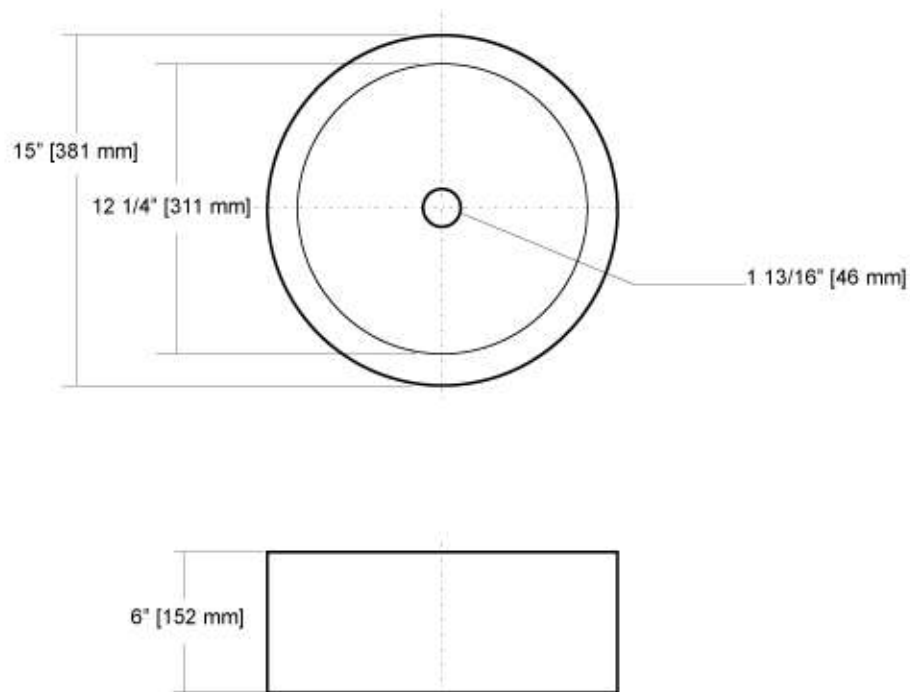

Monet	MODEL NO.	SKU NUMBER	DESCRIPTION	LIST PRICE			WEIGHT
				02 WHITE	03 BONE	07 BISCUIT	
Vessel Lavatory Monet	3334	3334-02-V	• Contemporary-Style Vessel • LifeTime Warranty on Vitreous China • High-Gloss Vitreous China-Durable, Nonporous	374.10			15 lb

DIMENSIONS
THE DIMENSIONS CAN VARY +/-1/4" (0.6 CM)

Complies with ASME A112.19.2M-1998