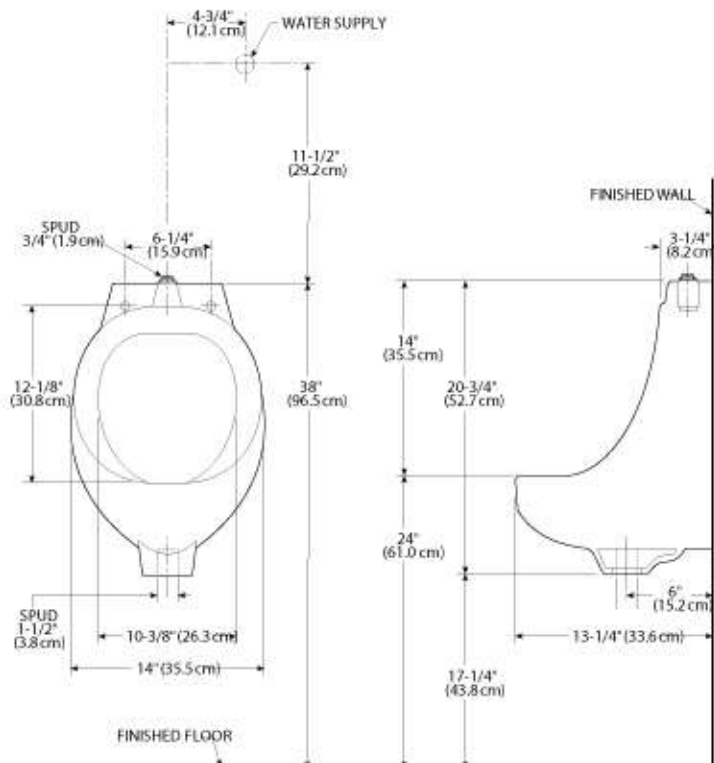

DIMENSIONS
THE DIMENSIONS CAN VARY +/- 1/4" (0.6 CM)

Complies with ASME A112.19.2M-1998