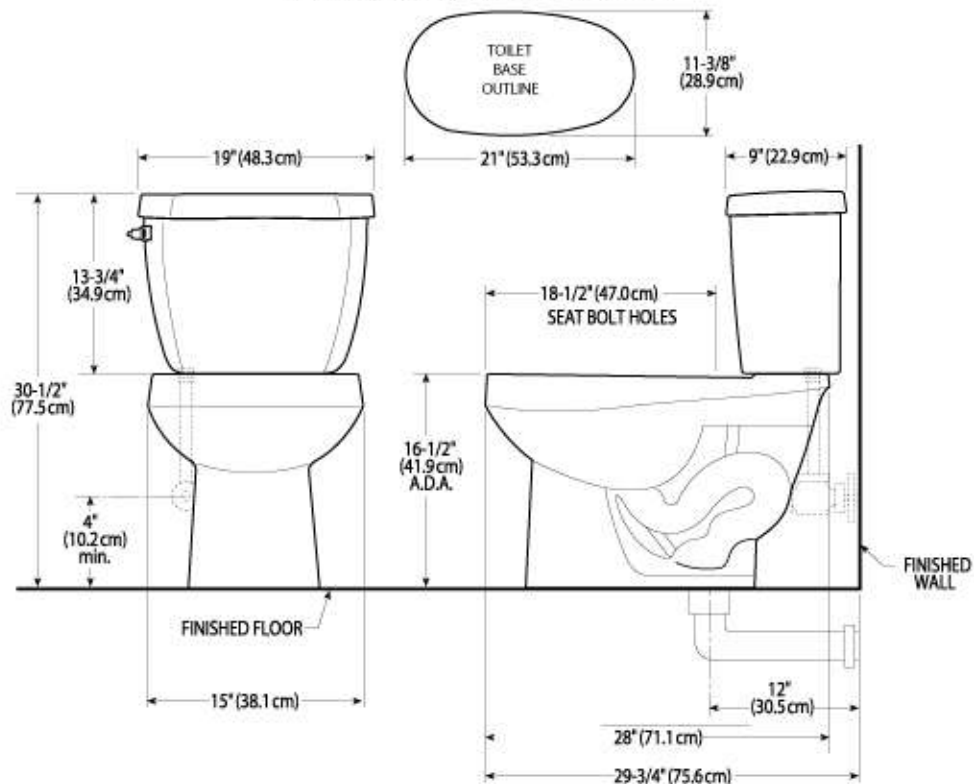

DIMENSIONS
THE DIMENSIONS CAN VARY +/-1/4" (0.6 CM)

HURRICANE ADA	MODEL NO.	SKU NUMBER	DESCRIPTION	LIST PRICE			WEIGHT
				02 WHITE	03 BONE	07 BISCUIT	
Elongated Toilet							
Hurricane ADA Bowl	3140	VOR314002V VOR314003V VOR314007V		346.50	404.25	404.25	59 lbs
3473 Tank	3473	VOR347302V VOR347303V VOR347307V	<ul style="list-style-type: none"> • 1.28 gpf/4.8 lpf • 3" Flush valve • Rough in 12" • Lifetime Warranty on Vitreous China • Comfort Height 	352.28	410.03	410.03	33 lbs

DIMENSIONS
THE DIMENSIONS CAN VARY +/-1/4" (0.6 CM)

Complies with ASME A112.19.2M-1998
Seat included.

Prices subject to change without notice. Taxes not included.

Rhodas ADA	MODEL NO.	SKU NUMBER	DESCRIPTION	LIST PRICE			WEIGHT	
				02 WHITE	03 BONE	07 BISCUIT		
	Elongated Toilet Rhodas Bowl	3123	VOR312302V VOR312303V VOR312307V	Elongated bowl	352.80	405.17	405.17	48 lbs
	T464 Tank	3464	VOR346402R VOR346403R VOR346407R	Unlined tank	141.09	164.80	164.80	33 lbs
			VOR346402S VOR346403S VOR346407S	Lined Tank	169.31	198.66	198.66	33 lbs
			VOR346402F VOR346403F VOR346407F	3.5 gpf/13.0 lpf, lined tank	169.31	198.66	198.66	33 lbs

- Bowl height 16 1/2"
- Lifetime warranty on Vitreous China
- Powerful and efficient:
1.6 gpf/6.0 lpf
- Fully glazed 2" trap way
- High Gloss Vitreous China
- Available in 10"
Rough In (Tank n° 3465)
- With Fluidmaster ballcock

DIMENSIONS
THE DIMENSIONS CAN VARY +/-1/4" (0.6 CM)

RHODAS	MODEL NO.	SKU NUMBER	DESCRIPTION	LIST PRICE			WEIGHT
				02 WHITE	03 BONE	07 BISCUIT	
 <p>Elongated Toilet Rhodas Bowl</p>	3123	VOR312302V VOR312303V VOR312307V	<ul style="list-style-type: none"> •Dual Flush 4 lpf/6 lpf •Rough in 12" •Lifetime Warranty on Vitreous China •Comfort Height 	352.80	405.17	405.17	117 lbs
	3436 Tank	3436		VOR343602V VOR343603V VOR343607V	346.08	397.45	